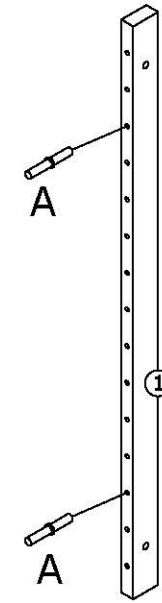

# Elma Wall Shelf

**Ax4**

Ø7x35mm

**Bx4**

**Dx4**

**Cx4**

M4x35mm

1

2

3

4