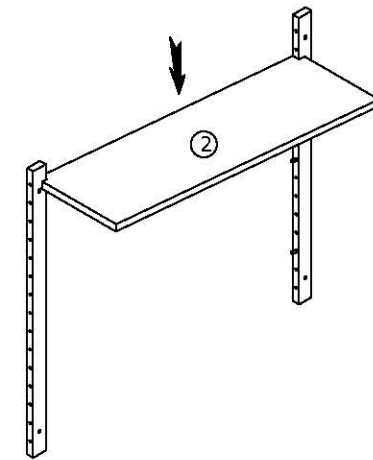

Ax4

Ø7x35mm

Bx4

Dx4

Cx4

M4x35mm

1

2