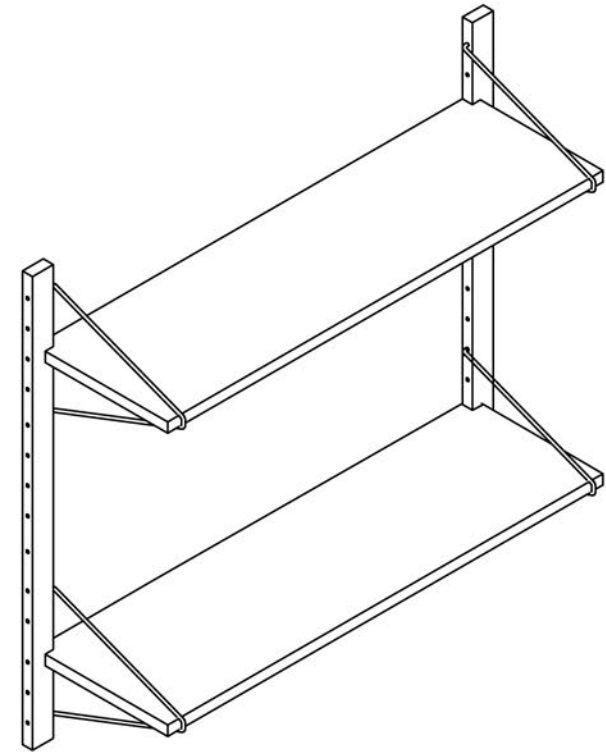

# Elma Wall Shelf

**Ax4**

Ø7x35mm

**Bx4**

**Dx4**

**Cx4**

M4x35mm

1

2

3

4