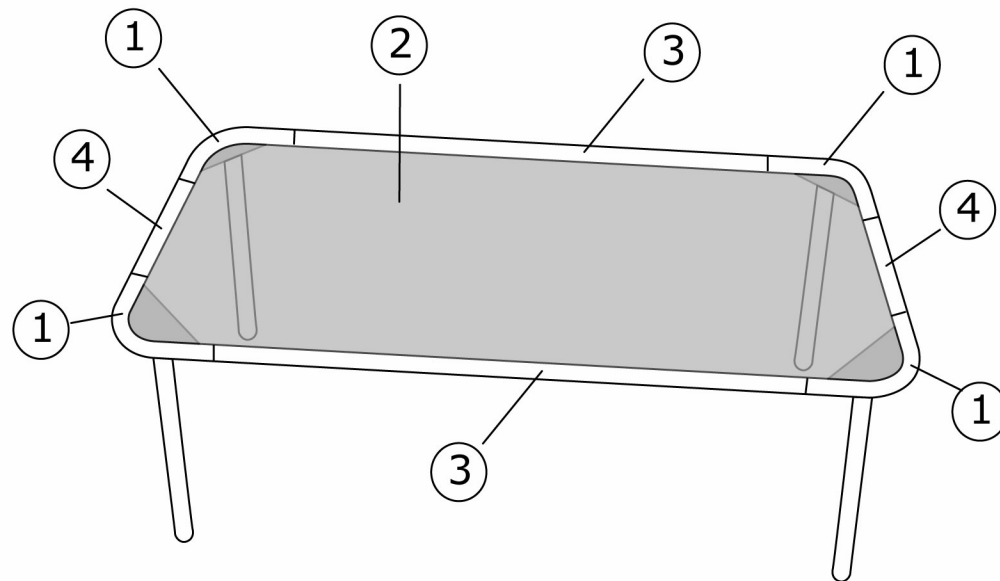

BASIC

SOFFBORD REKTANGULÄRT

Part	Piece(s)	Dimensions LxWxT (mm)
1	4	250x480mm
2	1	1136x538mm
3	2	32x850mm
4	2	32x250mm

1

3

2

4

3