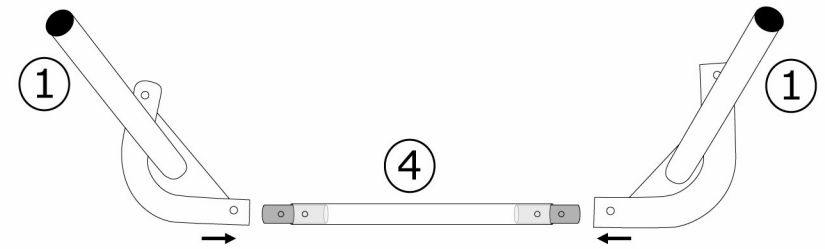

BASIC

SOFFBORD REKTANGULÄRT

Part	Piece(s)	Dimensions LxWxT (mm)
1	4	250x480mm
2	1	1136x538mm
3	2	32x850mm
4	2	32x250mm

1

3

2

4

3