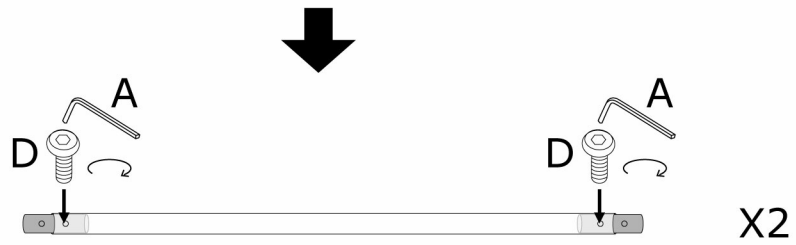

BASIC

SOFFBORD REKTANGULÄRT

Part	Piece(s)	Dimensions LxWxT (mm)
1	4	250x480mm
2	1	1136x538mm
3	2	32x850mm
4	2	32x250mm

1

3

2

4

3