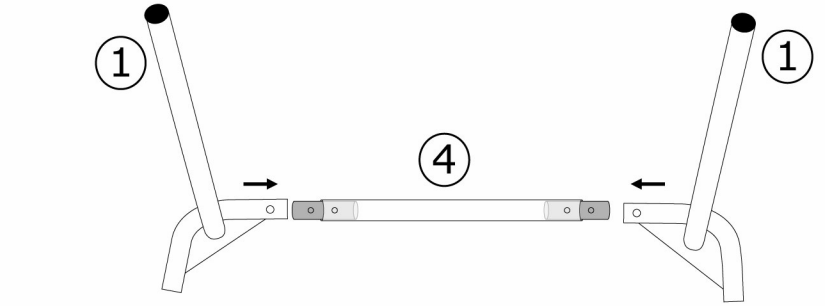

BASIC

SOFFBORD REKTANGULÄRT

Part	Piece(s)	Dimensions LxWxT (mm)
1	4	250x480mm
2	1	1136x538mm
3	2	32x850mm
4	2	32x250mm

1

3

2

4

3