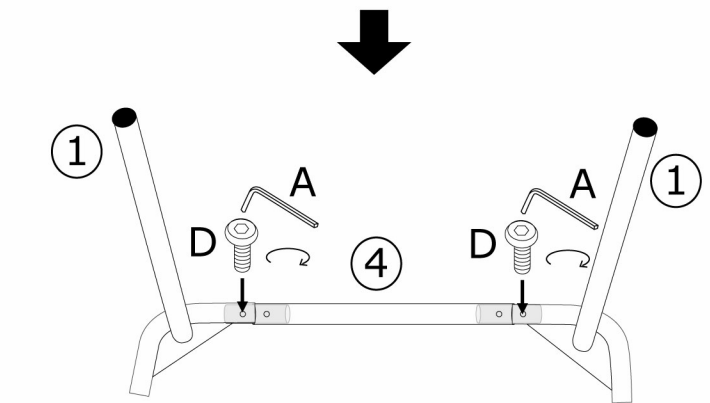

BASIC

SOFFBORD REKTANGULÄRT

Part	Piece(s)	Dimensions LxWxT (mm)
1	4	250x480mm
2	1	1136x538mm
3	2	32x850mm
4	2	32x250mm

1

3

2

4

3