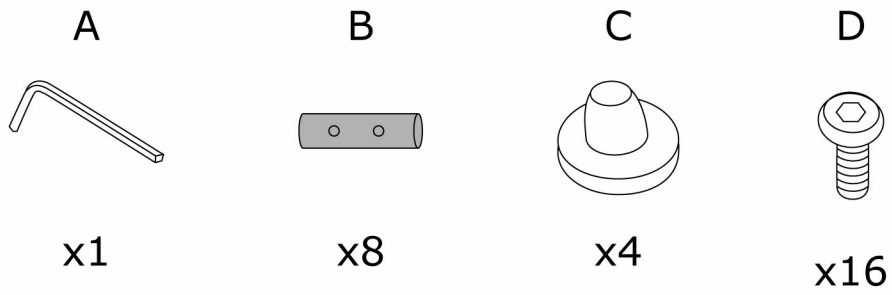

BASIC

SOFFBORD REKTANGULÄRT

Part	Piece(s)	Dimensions LxWxT (mm)
1	4	250x480mm
2	1	1136x538mm
3	2	32x850mm
4	2	32x250mm

1

3

2

4

3