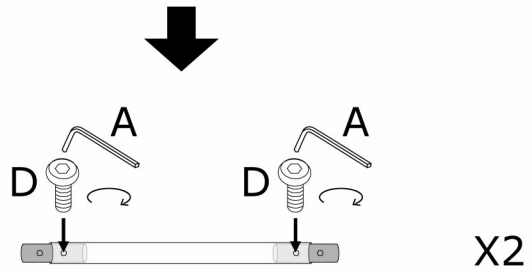

BASIC

SOFFBORD REKTANGULÄRT

Part	Piece(s)	Dimensions LxWxT (mm)
1	4	250x480mm
2	1	1136x538mm
3	2	32x850mm
4	2	32x250mm

1

3

2

4

3