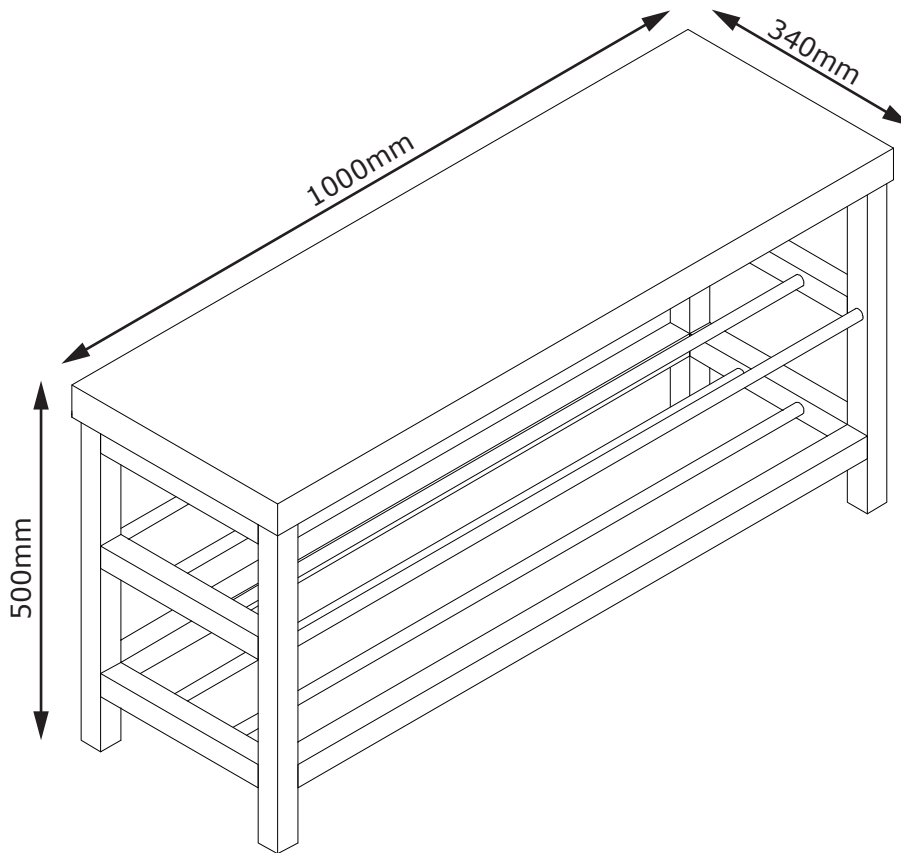

1401090

Padova Bench with Cushion  
2 Tier Grey/Black

A × 8

25×25×15 mm

B × 10

Ø8×30 mm

C × 4

M6×72 mm

D × 4

Ø10×12 mm

E × 4

M6×38 mm

F × 1

4 mm

G × 4

30×30×2 mm

H × 16

Ø3.5×18 mm

**Box 1/1:**

455×320×32mm

1000×340×48mm

Ø15.5×972mm

Ø15.5×972mm

926×32×32mm

9

<p>A × 2</p>  <p>25×25×15 mm</p>	<p>H × 10</p>  <p>Ø3.5×18 mm</p>	
---	---	---

10