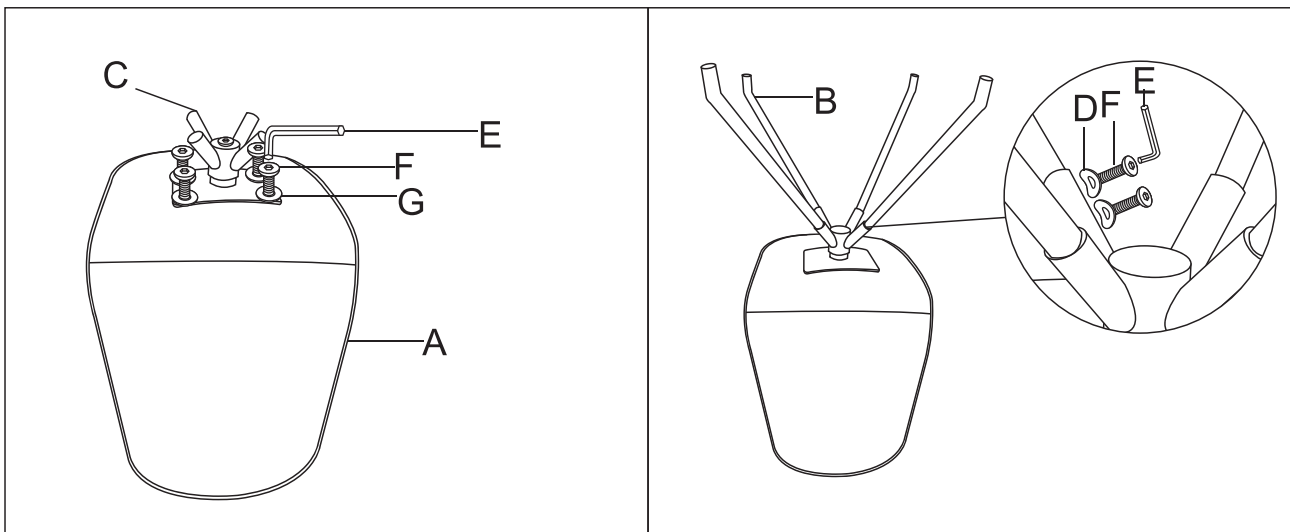

Assembly Instruction (19146-438)

Art No.	Description
88888-1260	SP - Polar Dining Chair - Spin - Screw
88888-1245	SP - Polar Dining Chair - Spin - Turn plate
88888-1246	SP - Polar Dining Chair - Spin - Black leg
88888-1244	SP - Polar Dining Chair - Spin - Brown Seat