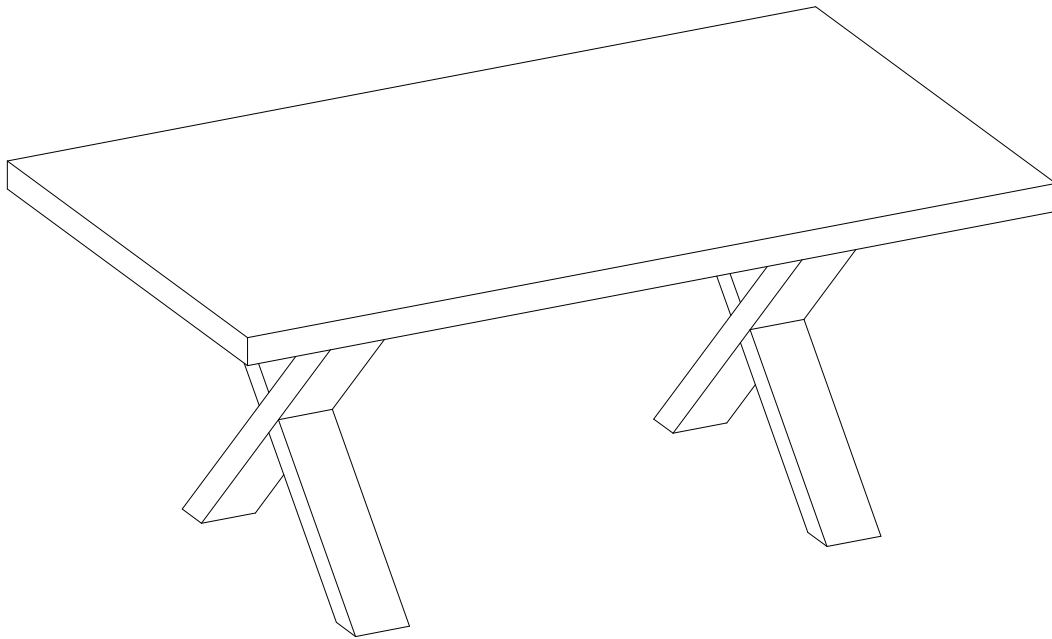

Toulon Coffee Table
2101560, 2101570

<p>A (16)</p>  <p>Ø8x20 mm</p>	<p>B (16)</p>  <p>Ø8/23 mm</p>	<p>C (1)</p> 
---	---	---