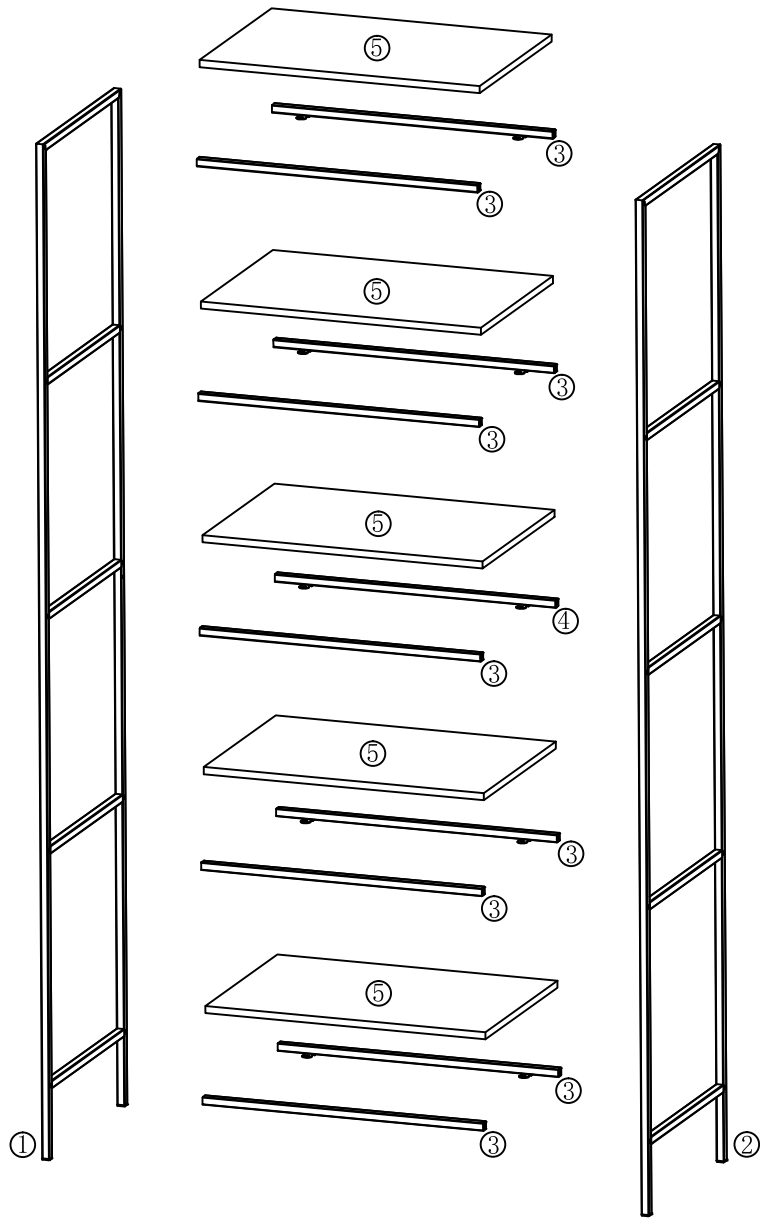

3001070/3001075  
Vita 5 Tier shelf

A	×20	B	×6	C	×20
					
M5×25		M5×8		φ4×10	

D	×1	E	×2	F	×2
					
M3					

1▷

A	× 20	D	× 1
			
M5 × 25		M3	

2▷

C	×20	
		
Ø4×10		

3▷

B	×6	D	×1	E	×2	F	×2
							
M5×8		M3					

4▷