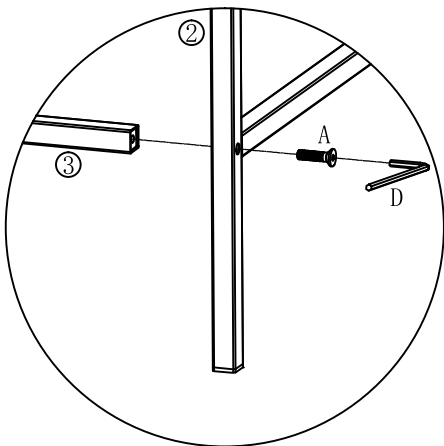

3001070/3001075  
Vita 5 Tier shelf

A	×20	B	×6	C	×20
					
M5×25		M5×8		φ4×10	

D	×1	E	×2	F	×2
					
M3					

1▷

A	× 20	D	× 1
			
M5 × 25		M3	

2▷

C	×20	
		
Ø4×10		

3▷

B	×6	D	×1	E	×2	F	×2
							
M5×8		M3					

4▷