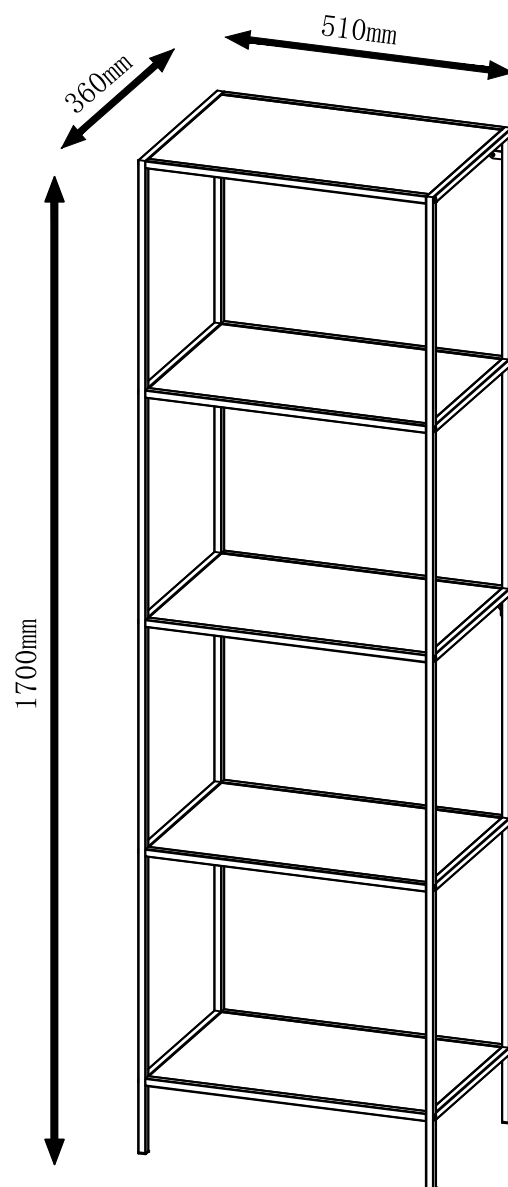

3001070/3001075  
Vita 5 Tier shelf

A	×20	B	×6	C	×20
					
M5×25		M5×8		φ4×10	

D	×1	E	×2	F	×2
					
M3					

1▷

A	× 20	D	× 1
			
M5 × 25		M3	

2▷

C	×20	
		
Ø4×10		

3▷

B	×6	D	×1	E	×2	F	×2
							
M5×8		M3					

4▷