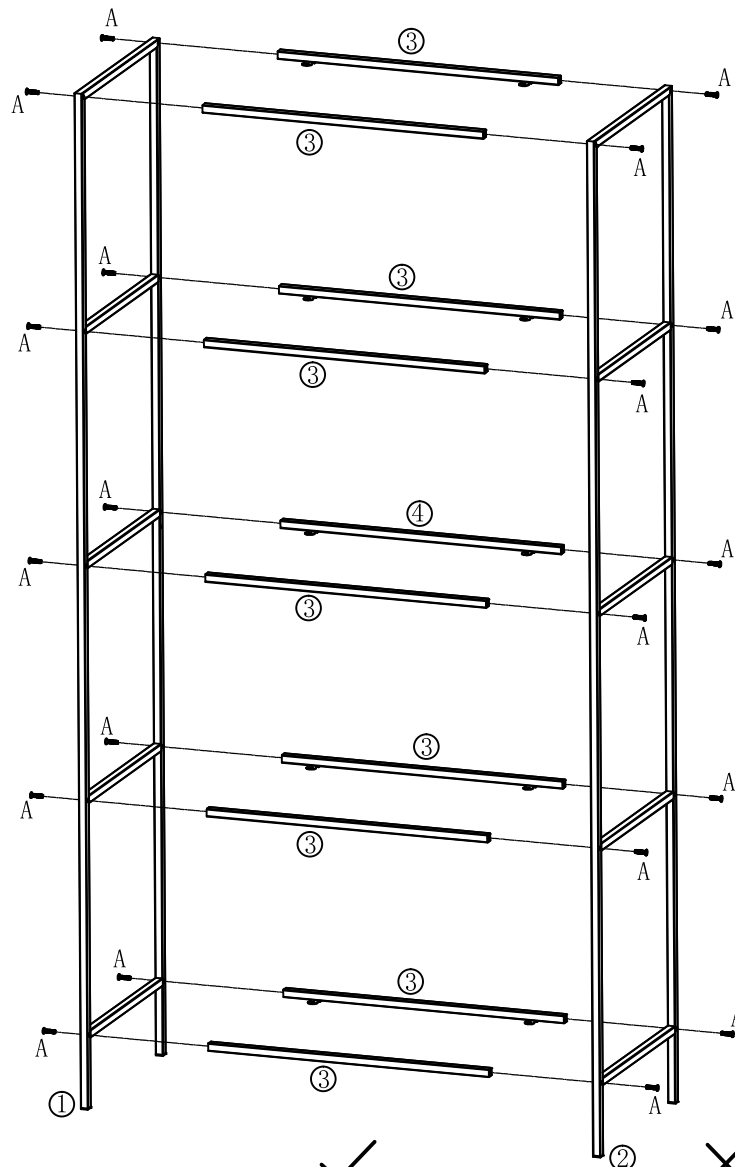

3001070/3001075  
Vita 5 Tier shelf

A	×20	B	×6	C	×20
					
M5×25		M5×8		φ4×10	

D	×1	E	×2	F	×2
					
M3					

1▷

A	× 20	D	× 1
			
M5 × 25		M3	

2▷

C	×20	
		
Ø4×10		

3▷

B	×6	D	×1	E	×2	F	×2
							
M5×8		M3					

4▷