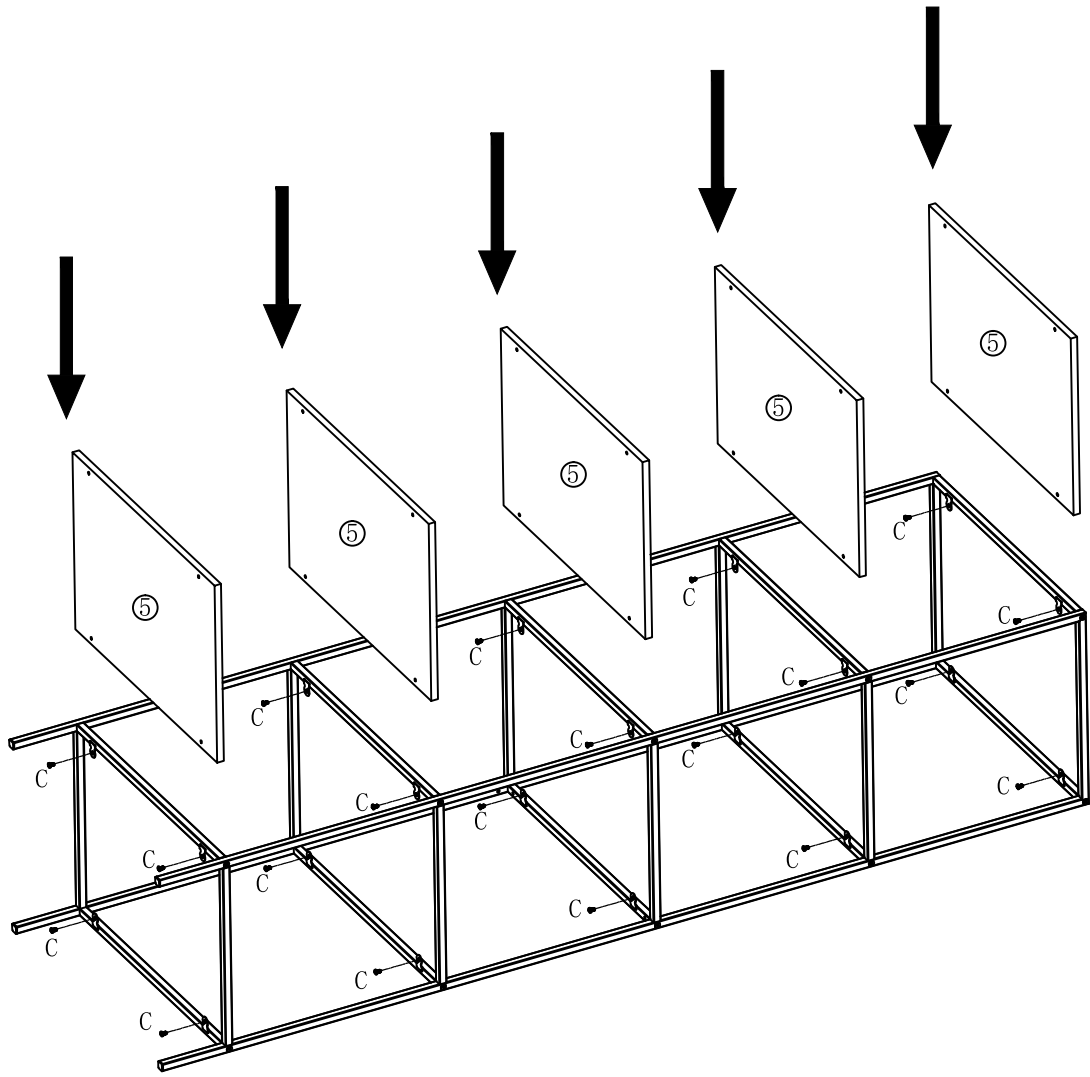

3001070/3001075  
Vita 5 Tier shelf

A	×20	B	×6	C	×20
					
M5×25		M5×8		φ4×10	

D	×1	E	×2	F	×2
					
M3					

1▷

A	× 20	D	× 1
			
M5 × 25		M3	

2▷

C	×20	
		
Ø4×10		

3▷

B	×6	D	×1	E	×2	F	×2
							
M5×8		M3					

4▷