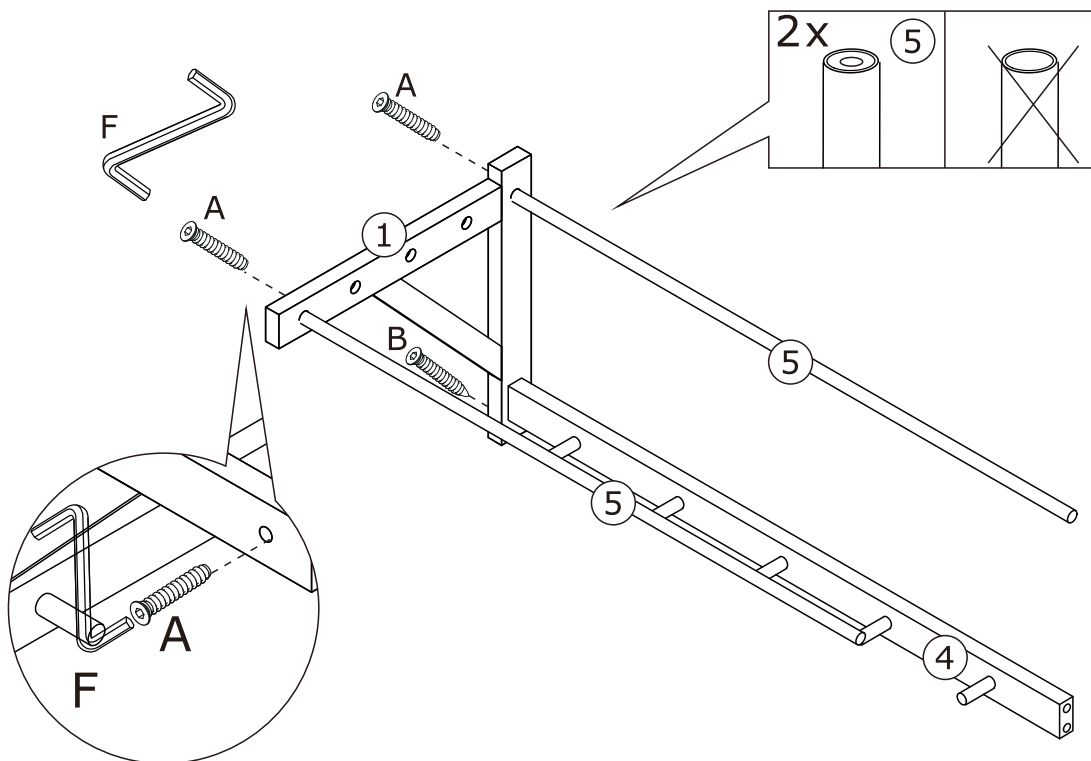

4291090  
Padova Hat Shelf Black

① x1  
340x320x18mm

② x1  
340x320x18mm

⑤ x2      ③ x3  
φ 12.7x758mm   φ 12.7x758mm

④ x1  
744x40x18mm

 Ax4 φ 6x40mm	 Bx2 φ 5x40mm	 Cx5 φ 12x40mm
 Dx2 φ 6x30mm	 Ex5 φ 4x12mm	 Fx1
 Gx2 φ 4x30mm	 Hx2 φ 5x30mm	

1

 Cx5 φ 12x40mm	 Ex5 φ 4x12mm	 Dx2 φ 6x30mm	
---	--	--	---

2

 Ax2 φ 6x40mm	 Bx1 φ 5x40mm	 Fx1	
--	--	--	--

3

4

 Ax2 φ 6x40mm	 Bx1 φ 5x40mm	 Fx1	
--	--	--	--

5

 Gx2 φ 4x30mm	 Hx2 φ 5x30mm	
--	--	--