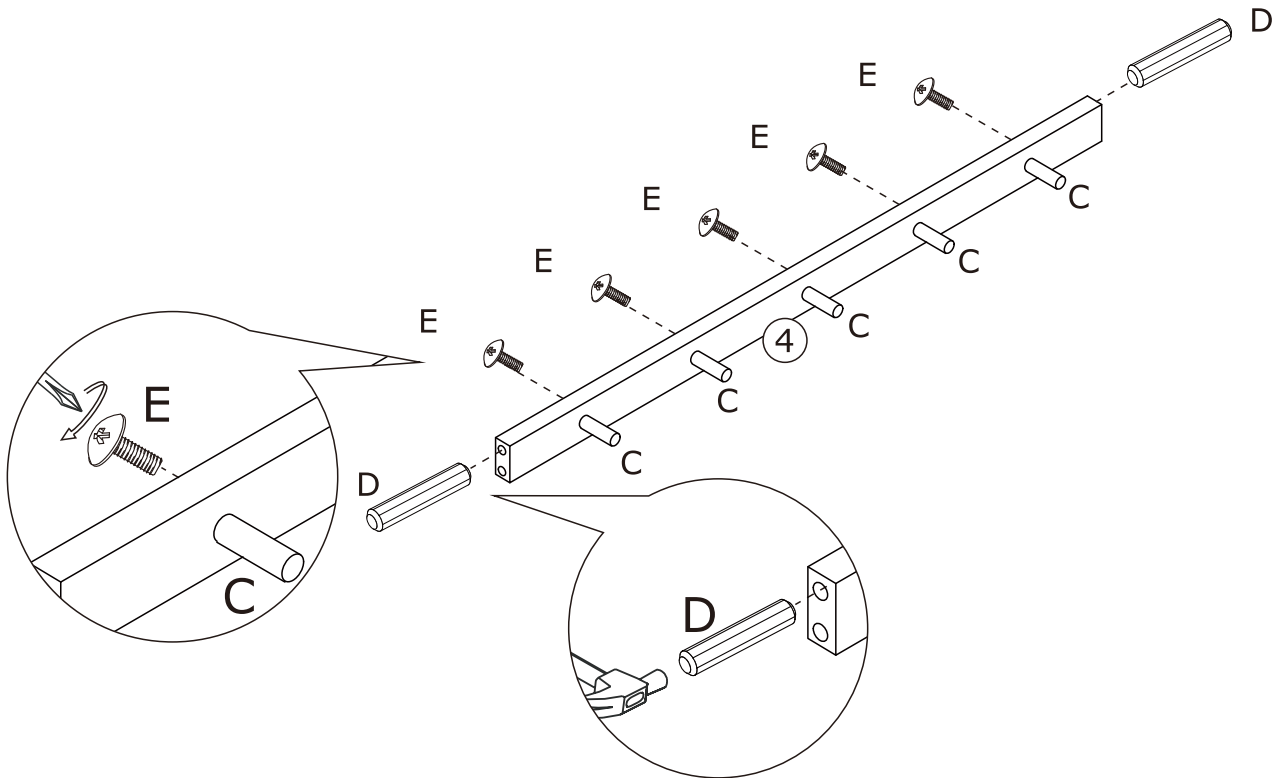

4291090  
Padova Hat Shelf Black

① x1  
340x320x18mm

② x1  
340x320x18mm

⑤ x2      ③ x3  
φ 12.7x758mm   φ 12.7x758mm

④ x1  
744x40x18mm

 Ax4 φ 6x40mm	 Bx2 φ 5x40mm	 Cx5 φ 12x40mm
 Dx2 φ 6x30mm	 Ex5 φ 4x12mm	 Fx1
 Gx2 φ 4x30mm	 Hx2 φ 5x30mm	

1

 Cx5 φ 12x40mm	 Ex5 φ 4x12mm	 Dx2 φ 6x30mm	
---	--	--	---

2

 Ax2 φ 6x40mm	 Bx1 φ 5x40mm	 Fx1	
--	--	--	--

3

4

 Ax2 φ 6x40mm	 Bx1 φ 5x40mm	 Fx1	
--	--	--	--

5

 Gx2 φ 4x30mm	 Hx2 φ 5x30mm	
--	--	--