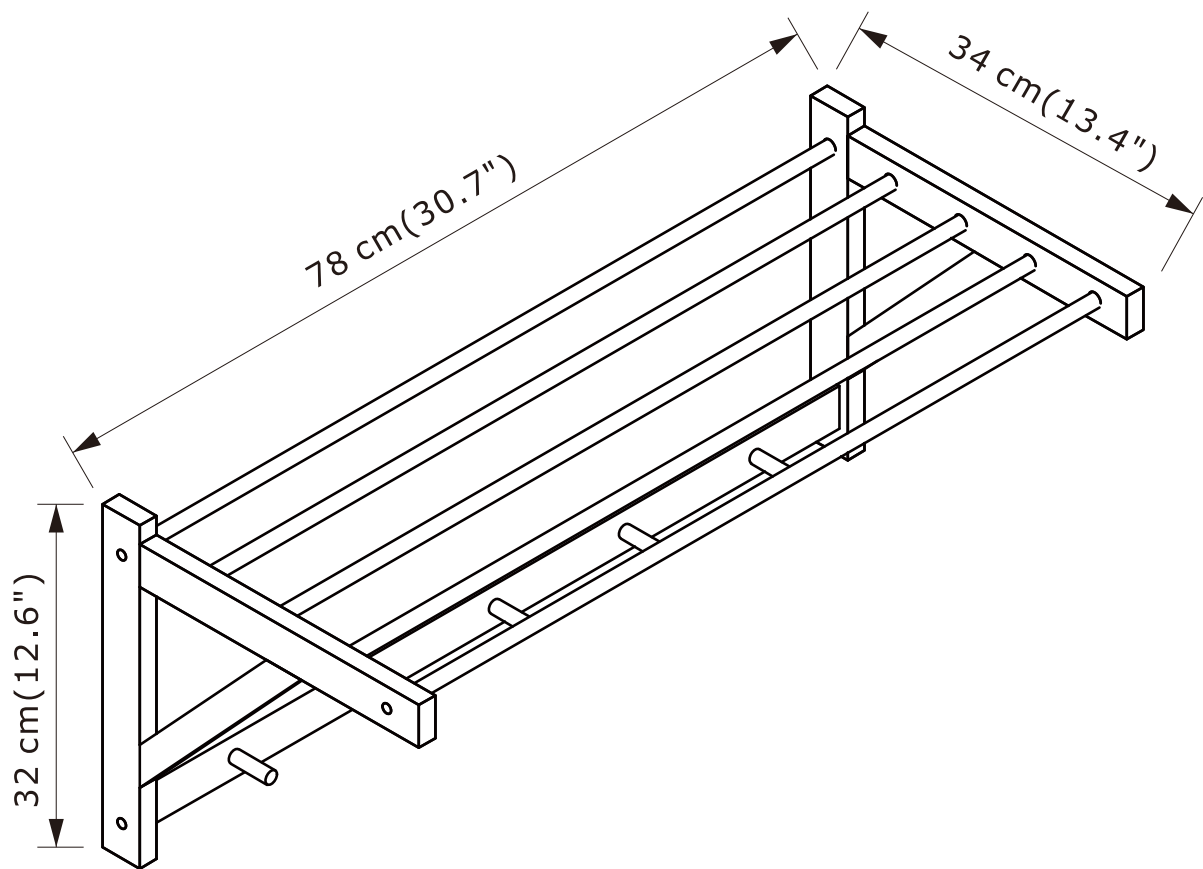

4291090  
Padova Hat Shelf Black

① x1  
340x320x18mm

② x1  
340x320x18mm

⑤ x2      ③ x3  
φ 12.7x758mm   φ 12.7x758mm

④ x1  
744x40x18mm

 Ax4 φ 6x40mm	 Bx2 φ 5x40mm	 Cx5 φ 12x40mm
 Dx2 φ 6x30mm	 Ex5 φ 4x12mm	 Fx1
 Gx2 φ 4x30mm	 Hx2 φ 5x30mm	

1

 Cx5 φ 12x40mm	 Ex5 φ 4x12mm	 Dx2 φ 6x30mm	
---	--	--	---

2

 Ax2 φ 6x40mm	 Bx1 φ 5x40mm	 Fx1	
--	--	--	--

3

4

 Ax2 φ 6x40mm	 Bx1 φ 5x40mm	 Fx1	
--	--	--	--

5

 Gx2 φ 4x30mm	 Hx2 φ 5x30mm	
--	--	--