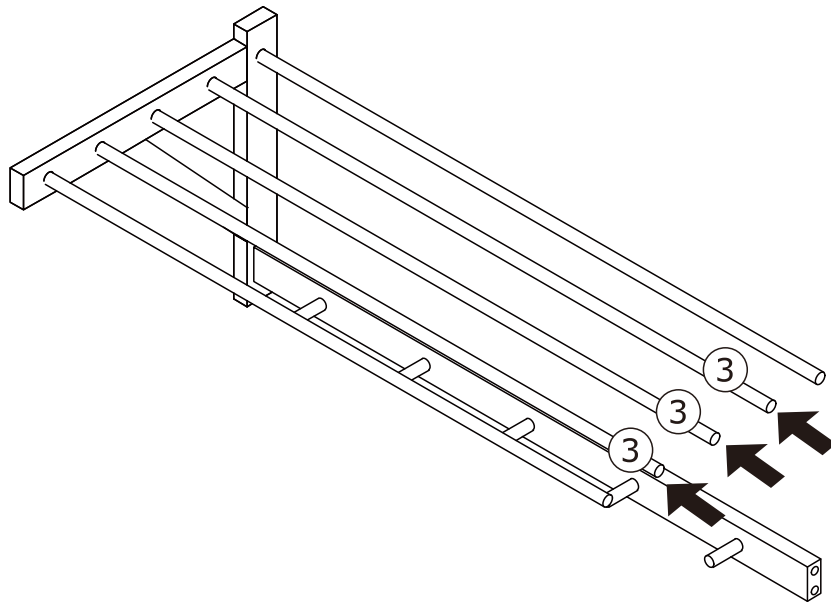

4291090  
Padova Hat Shelf Black

① x1  
340x320x18mm

② x1  
340x320x18mm

⑤ x2      ③ x3  
φ 12.7x758mm   φ 12.7x758mm

④ x1  
744x40x18mm

 Ax4 φ 6x40mm	 Bx2 φ 5x40mm	 Cx5 φ 12x40mm
 Dx2 φ 6x30mm	 Ex5 φ 4x12mm	 Fx1
 Gx2 φ 4x30mm	 Hx2 φ 5x30mm	

1

 Cx5 φ 12x40mm	 Ex5 φ 4x12mm	 Dx2 φ 6x30mm	
---	--	--	---

2

 Ax2 φ 6x40mm	 Bx1 φ 5x40mm	 Fx1	
--	--	--	--

3

4

 Ax2 φ 6x40mm	 Bx1 φ 5x40mm	 Fx1	
--	--	--	--

5

 Gx2 φ 4x30mm	 Hx2 φ 5x30mm	
--	--	--