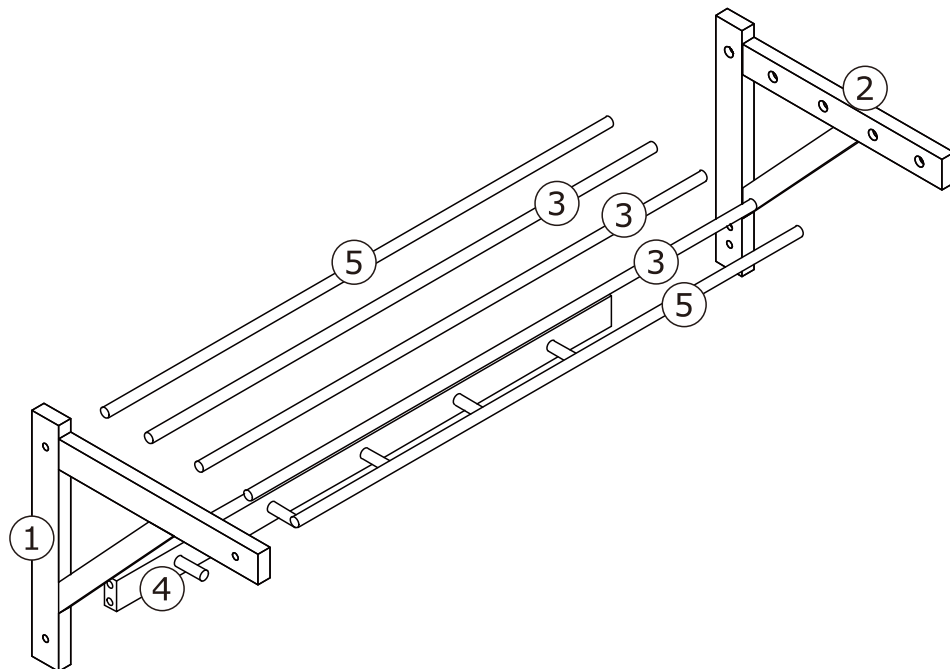

4291090  
Padova Hat Shelf Black

① x1  
340x320x18mm

② x1  
340x320x18mm

⑤ x2      ③ x3  
φ 12.7x758mm   φ 12.7x758mm

④ x1  
744x40x18mm

 Ax4 φ 6x40mm	 Bx2 φ 5x40mm	 Cx5 φ 12x40mm
 Dx2 φ 6x30mm	 Ex5 φ 4x12mm	 Fx1
 Gx2 φ 4x30mm	 Hx2 φ 5x30mm	

1

 Cx5 φ 12x40mm	 Ex5 φ 4x12mm	 Dx2 φ 6x30mm	
---	--	--	---

2

 Ax2 φ 6x40mm	 Bx1 φ 5x40mm	 Fx1	
--	--	--	--

3

4

 Ax2 φ 6x40mm	 Bx1 φ 5x40mm	 Fx1	
--	--	--	--

5

 Gx2 φ 4x30mm	 Hx2 φ 5x30mm	
--	--	--