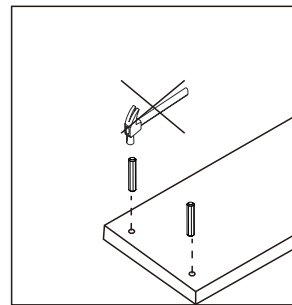

4291090  
Padova Hat Shelf Black

① x1  
340x320x18mm

② x1  
340x320x18mm

⑤ x2      ③ x3  
φ 12.7x758mm   φ 12.7x758mm

④ x1  
744x40x18mm

 Ax4 φ 6x40mm	 Bx2 φ 5x40mm	 Cx5 φ 12x40mm
 Dx2 φ 6x30mm	 Ex5 φ 4x12mm	 Fx1
 Gx2 φ 4x30mm	 Hx2 φ 5x30mm	

1

 Cx5 φ 12x40mm	 Ex5 φ 4x12mm	 Dx2 φ 6x30mm	
---	--	--	---

2

 Ax2 φ 6x40mm	 Bx1 φ 5x40mm	 Fx1	
--	--	--	--

3

4

 Ax2 φ 6x40mm	 Bx1 φ 5x40mm	 Fx1	
--	--	--	--

5

 Gx2 φ 4x30mm	 Hx2 φ 5x30mm	
--	--	--