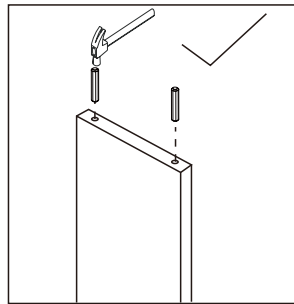

4291090  
Padova Hat Shelf Black

① x1  
340x320x18mm

② x1  
340x320x18mm

⑤ x2      ③ x3  
φ 12.7x758mm   φ 12.7x758mm

④ x1  
744x40x18mm

 Ax4 φ 6x40mm	 Bx2 φ 5x40mm	 Cx5 φ 12x40mm
 Dx2 φ 6x30mm	 Ex5 φ 4x12mm	 Fx1
 Gx2 φ 4x30mm	 Hx2 φ 5x30mm	

1

 Cx5 φ 12x40mm	 Ex5 φ 4x12mm	 Dx2 φ 6x30mm	
---	--	--	---

2

 Ax2 φ 6x40mm	 Bx1 φ 5x40mm	 Fx1	
--	--	--	--

3

4

 Ax2 φ 6x40mm	 Bx1 φ 5x40mm	 Fx1	
--	--	--	--

5

 Gx2 φ 4x30mm	 Hx2 φ 5x30mm	
--	--	--