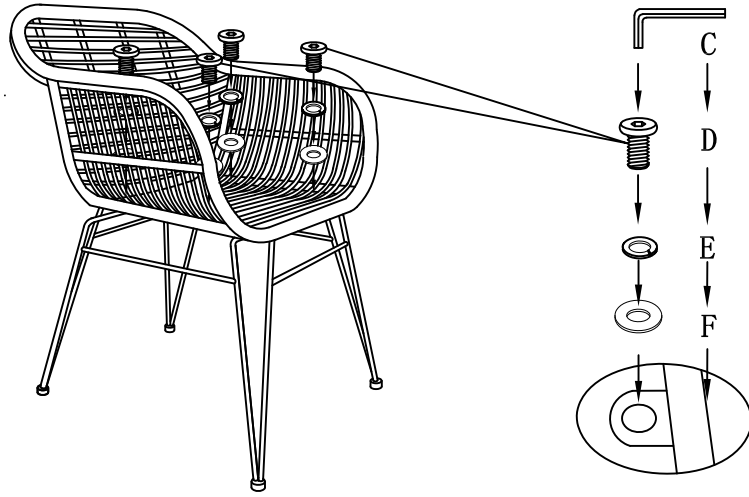

7001050/7001051

Trieste Chair

**HOUSE
NORDIC**

A

1PC

B

1PC

C

1PC

A

B

BACK

FRONT

D

4PCS

E

4PCS

F

4PCS