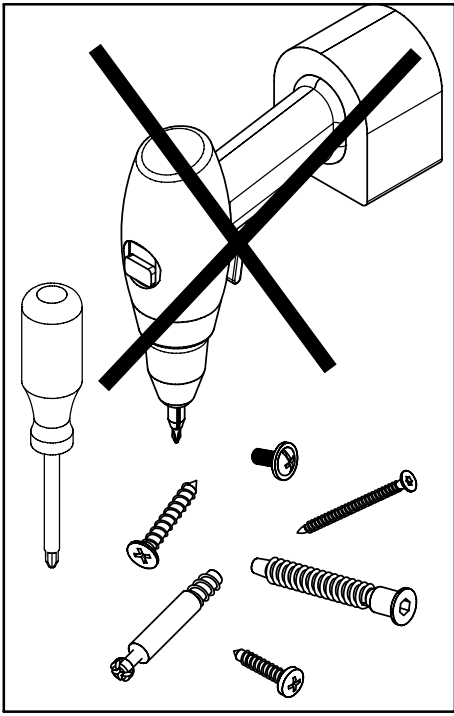

**Notice:** *If your hardware box is marked with a green dot, please use this assembly instruction*

**75295** D

[www.tvilum.com](http://www.tvilum.com)

15209

x9

25440

x36

73002