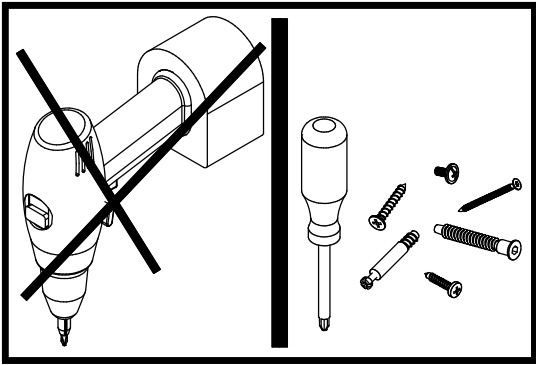

15209

x18

25440

x72

73002

x36

XG x8