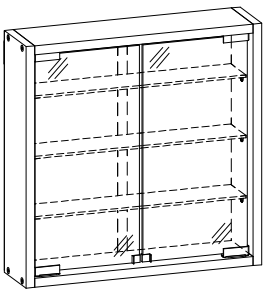

VCM.

my home

Aufbauanleitung

Artikel: **VCM Wandvitrine "Mandosa"**

Mandosa S

Mandosa M

Mandosa L

Nº	Mandosa S	Mandosa M	Mandosa L
1	1x370/100/15mm	1x570/100/15mm	1x770/100/15mm
2	1x370/100/15mm	1x570/100/15mm	1x770/100/15mm
3	2x400/100/15mm	2x400/100/15mm	2x600/100/15mm
4	2x395/197/3mm	2x395/297/3mm	2x595/397/3mm
5	2x359/177-glass	2x359/277-glass	2x559/377-glass
6	3x368/70-glass	3x568/70-glass	4x768/70-glass
7	L=369 PVC profil	L=569 PVC profil	L=769 PVC profil

A	 x1	B	 x8	C	 x8	D	 x2	E	 3,5x25mm x4	F	 0.02
G	 x2	H	 x2	I	 4x50mm x2	J	 8x40mm x2	K	 x12(S&M)/16(L)		