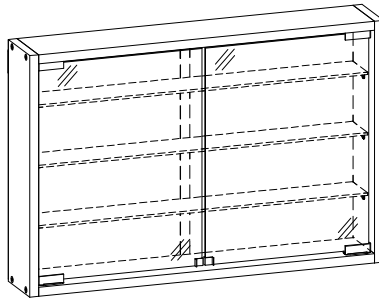

VCM.

my home

Aufbauanleitung

Artikel: **VCM Wandvitrine "Mandosa"**

Mandosa S

Mandosa M

Mandosa L

Nº	Mandosa S	Mandosa M	Mandosa L
1	1x370/100/15mm	1x570/100/15mm	1x770/100/15mm
2	1x370/100/15mm	1x570/100/15mm	1x770/100/15mm
3	2x400/100/15mm	2x400/100/15mm	2x600/100/15mm
4	2x395/197/3mm	2x395/297/3mm	2x595/397/3mm
5	2x359/177-glass	2x359/277-glass	2x559/377-glass
6	3x368/70-glass	3x568/70-glass	4x768/70-glass
7	L=369 PVC profil	L=569 PVC profil	L=769 PVC profil

A	 x1	B	 x8	C	 x8	D	 x2	E	 3,5x25mm x4	F	 0.02
G	 x2	H	 x2	I	 4x50mm x2	J	 8x40mm x2	K	 x12(S&M)/16(L)		