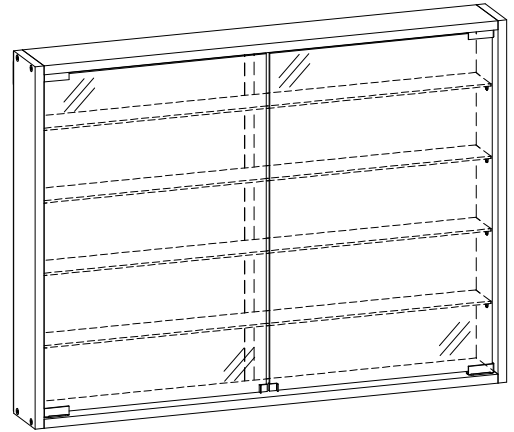

VCM.

my home

Aufbauanleitung

Artikel: **VCM Wandvitrine "Mandosa"**

Mandosa S

Mandosa M

Mandosa L

Nº	Mandosa S	Mandosa M	Mandosa L
1	1x370/100/15mm	1x570/100/15mm	1x770/100/15mm
2	1x370/100/15mm	1x570/100/15mm	1x770/100/15mm
3	2x400/100/15mm	2x400/100/15mm	2x600/100/15mm
4	2x395/197/3mm	2x395/297/3mm	2x595/397/3mm
5	2x359/177-glass	2x359/277-glass	2x559/377-glass
6	3x368/70-glass	3x568/70-glass	4x768/70-glass
7	L=369 PVC profil	L=569 PVC profil	L=769 PVC profil

A	 x1	B	 x8	C	 x8	D	 x2	E	 3,5x25mm x4	F	 0.02
G	 x2	H	 x2	I	 4x50mm x2	J	 8x40mm x2	K	 x12(S&M)/16(L)		