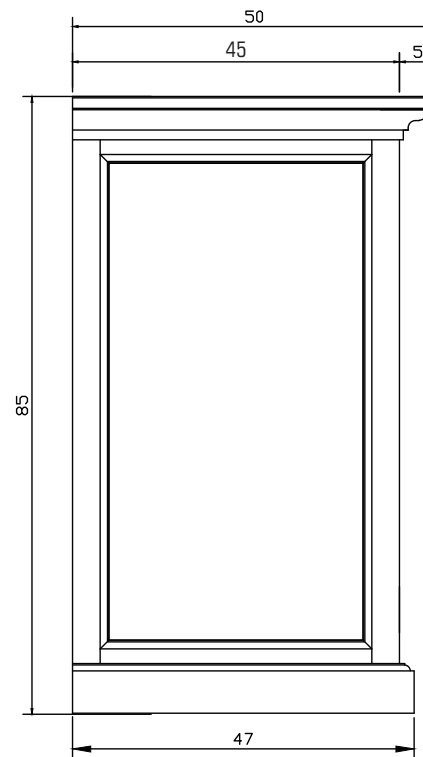

Technical Drawing

B128 | Halifax Buffet with 6 Baskets

125cm x 50cm x 85cm

NOVA SOLO

PERSPECTIVE

TOP VIEW

FRONT VIEW

SIDE VIEW

BACK VIEW

OPEN VIEW