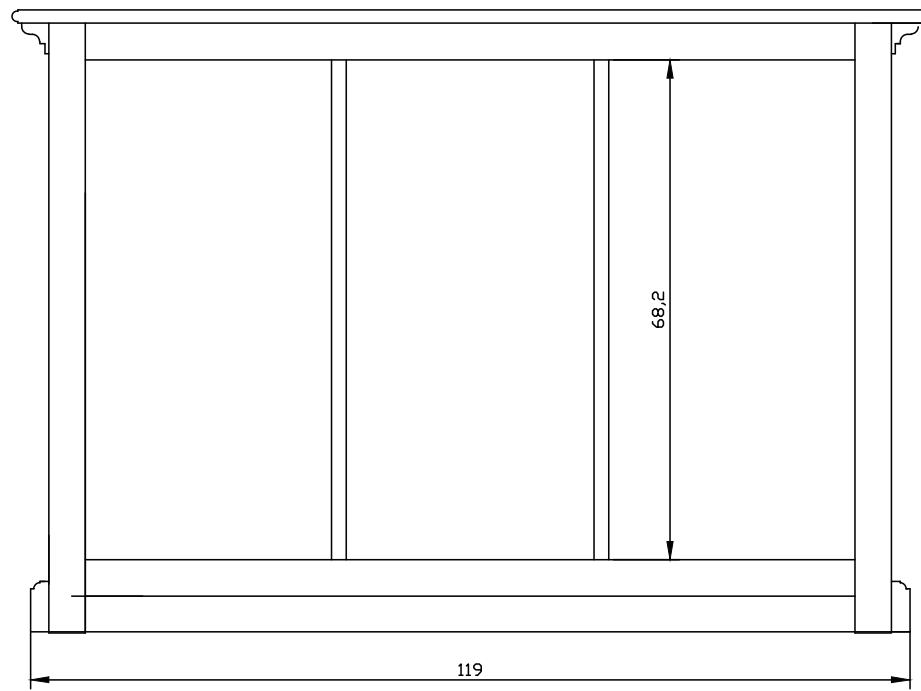

Technical Drawing

B128 | Halifax Buffet with 6 Baskets

125cm x 50cm x 85cm

NOVA SOLO

PERSPECTIVE

TOP VIEW

FRONT VIEW

SIDE VIEW

BACK VIEW

OPEN VIEW