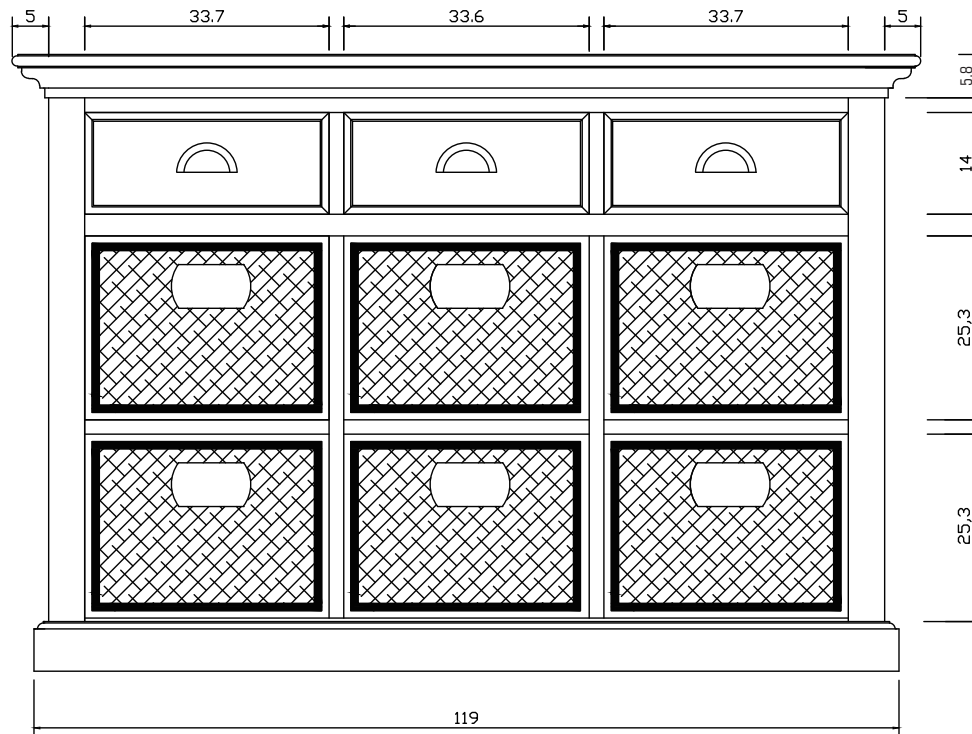

Technical Drawing

B128 | Halifax Buffet with 6 Baskets

125cm x 50cm x 85cm

NOVA SOLO

PERSPECTIVE

TOP VIEW

FRONT VIEW

SIDE VIEW

BACK VIEW

OPEN VIEW