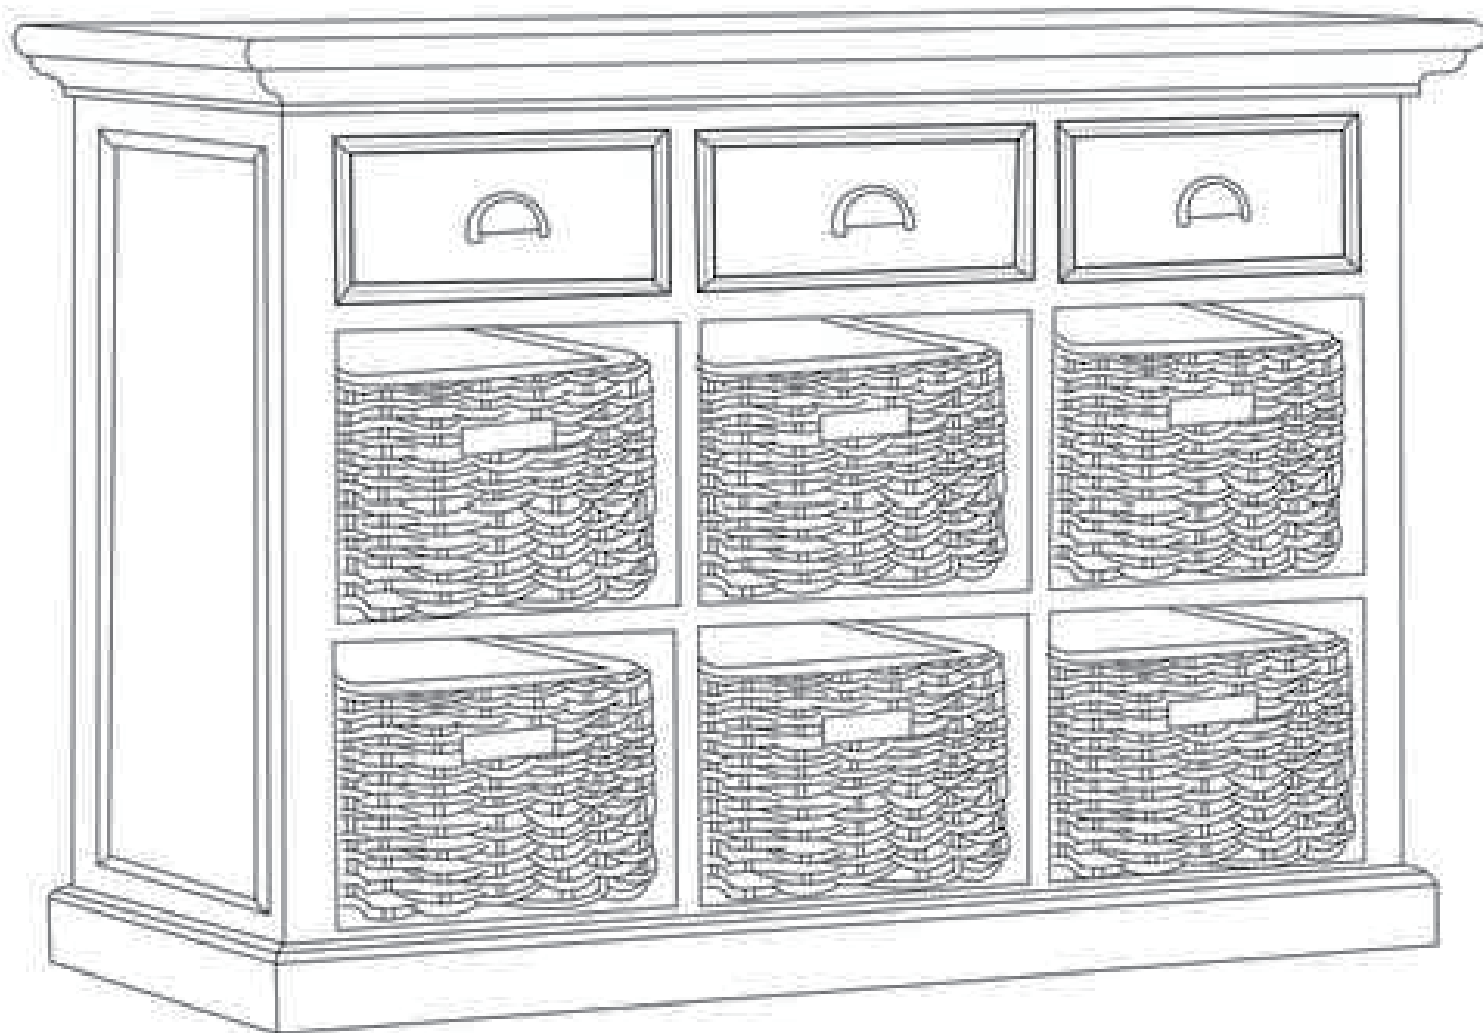

Technical Drawing

B128 | Halifax Buffet with 6 Baskets

125cm x 50cm x 85cm

NOVA SOLO

PERSPECTIVE

TOP VIEW

FRONT VIEW

SIDE VIEW

BACK VIEW

OPEN VIEW