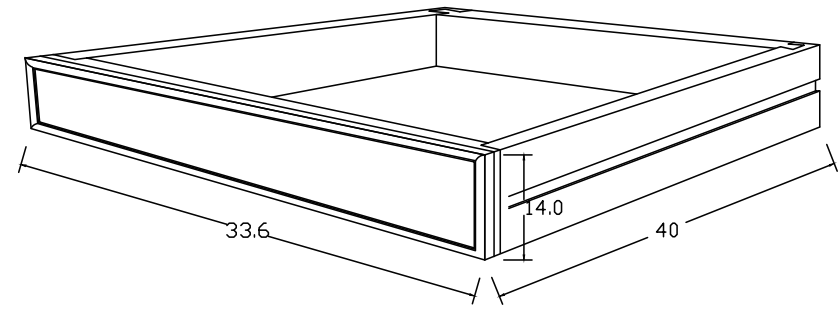

Technical Drawing

B128 | Halifax Buffet with 6 Baskets

125cm x 50cm x 85cm

NOVA SOLO

PERSPECTIVE

TOP VIEW

FRONT VIEW

SIDE VIEW

BACK VIEW

OPEN VIEW