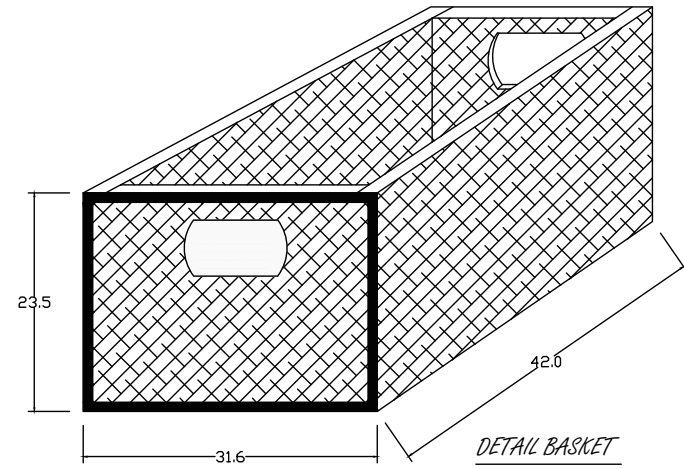

Technical Drawing

B128 | Halifax Buffet with 6 Baskets

125cm x 50cm x 85cm

NOVA SOLO

PERSPECTIVE

TOP VIEW

FRONT VIEW

SIDE VIEW

BACK VIEW

OPEN VIEW