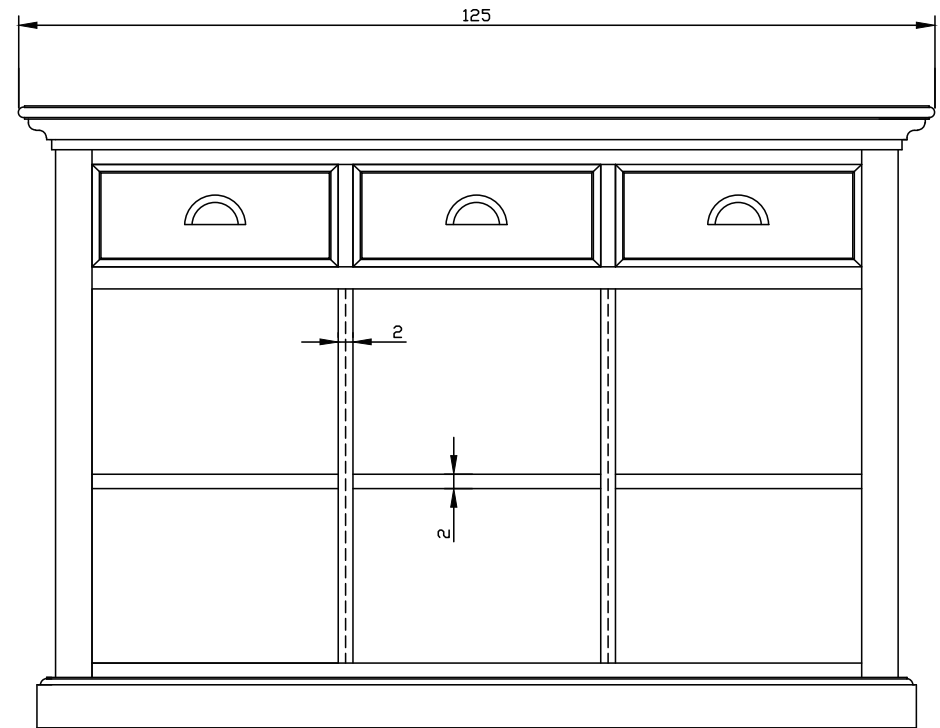

Technical Drawing

B128 | Halifax Buffet with 6 Baskets

125cm x 50cm x 85cm

NOVA SOLO

PERSPECTIVE

TOP VIEW

FRONT VIEW

SIDE VIEW

BACK VIEW

OPEN VIEW