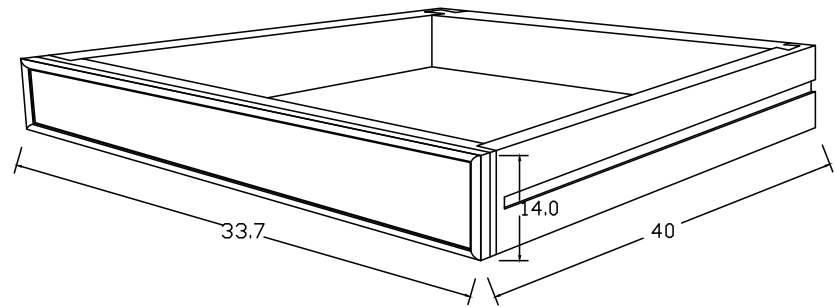

Technical Drawing

B128 | Halifax Buffet with 6 Baskets

125cm x 50cm x 85cm

NOVA SOLO

PERSPECTIVE

TOP VIEW

FRONT VIEW

SIDE VIEW

BACK VIEW

OPEN VIEW