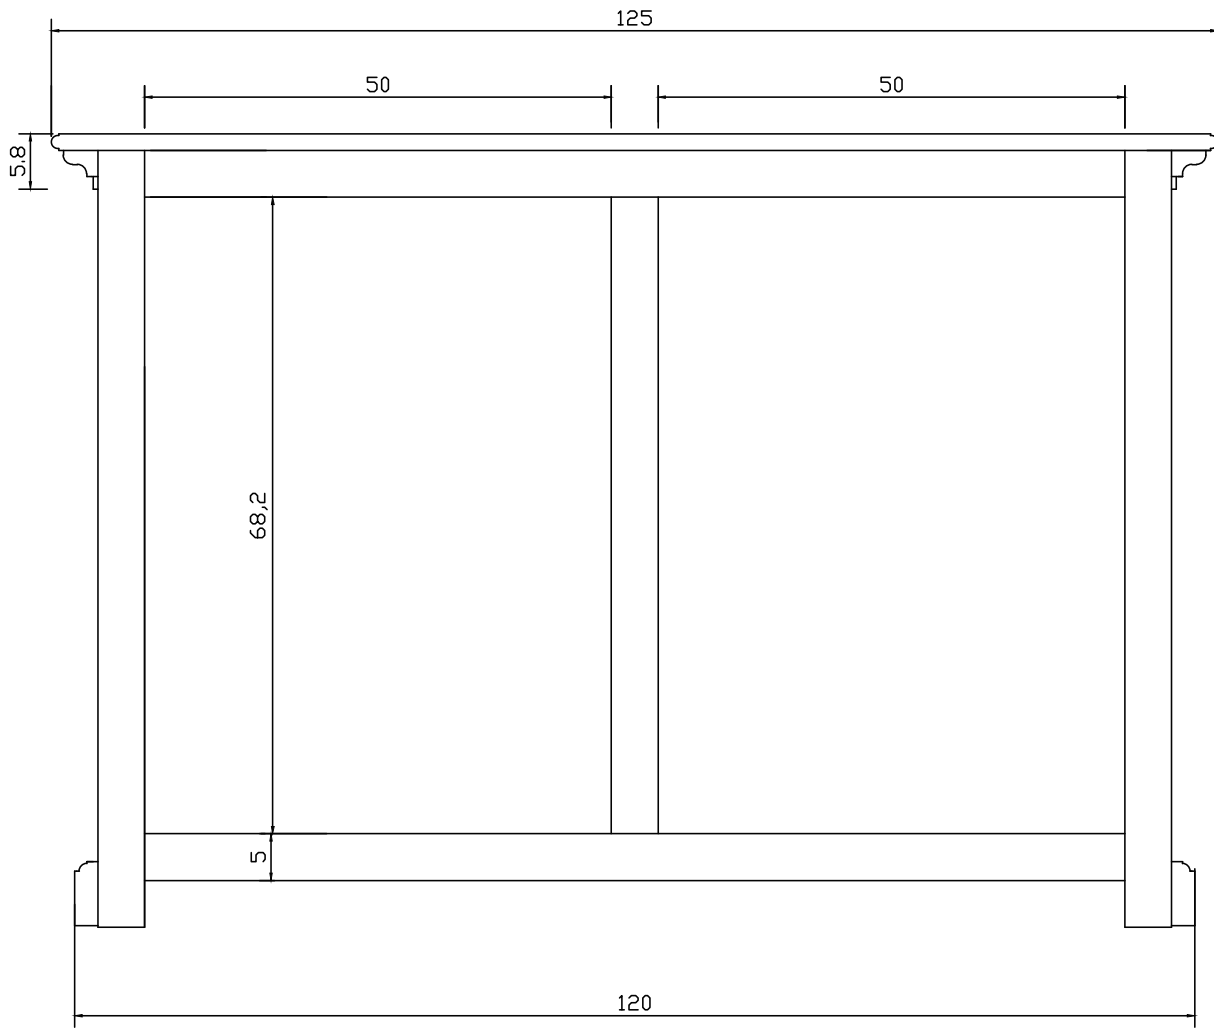

Technical Drawing

B130 | Halifax Buffet with Sliding Door

125cm x 50cm x 85cm

NOVA SOLO

PERSPECTIVE

FRONT VIEW

SIDE VIEW

TOP VIEW

OPEN VIEW

BACK VIEW

DRAWER