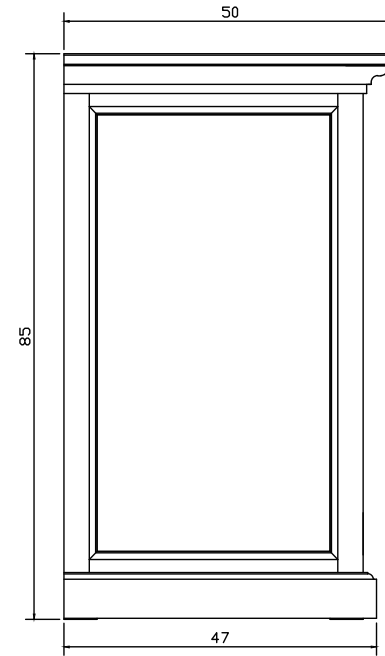

Technical Drawing

B130 | Halifax Buffet with Sliding Door

125cm x 50cm x 85cm

NOVA SOLO

PERSPECTIVE

FRONT VIEW

SIDE VIEW

TOP VIEW

OPEN VIEW

BACK VIEW

DRAWER