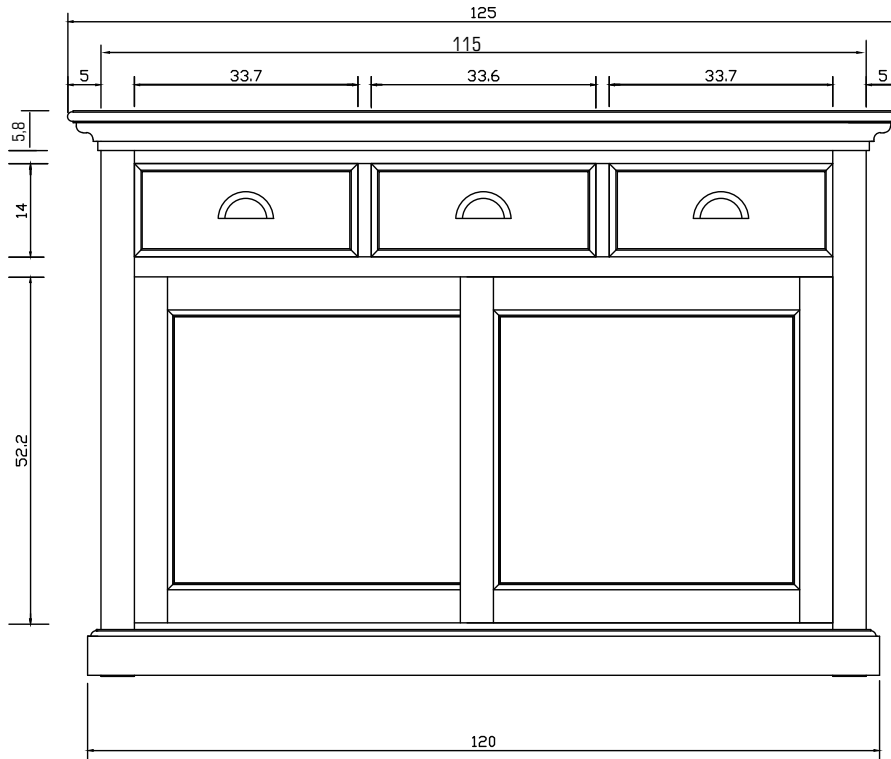

Technical Drawing

B130 | Halifax Buffet with Sliding Door

125cm x 50cm x 85cm

NOVA SOLO

PERSPECTIVE

FRONT VIEW

SIDE VIEW

TOP VIEW

OPEN VIEW

BACK VIEW

DRAWER