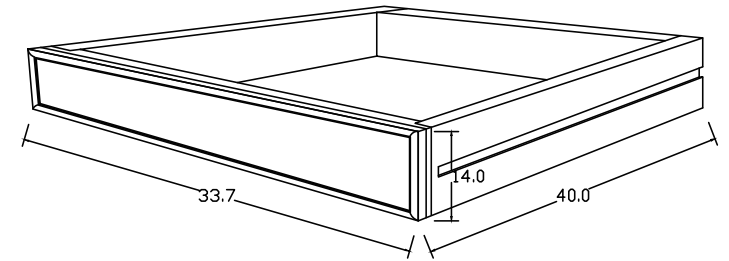

Technical Drawing

B130 | Halifax Buffet with Sliding Door

125cm x 50cm x 85cm

NOVA SOLO

PERSPECTIVE

FRONT VIEW

SIDE VIEW

TOP VIEW

OPEN VIEW

BACK VIEW

DRAWER