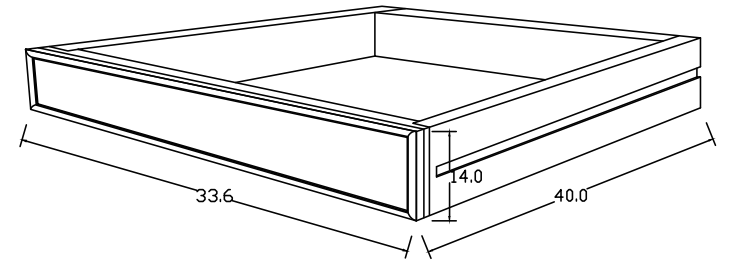

Technical Drawing

B130 | Halifax Buffet with Sliding Door

125cm x 50cm x 85cm

NOVA SOLO

PERSPECTIVE

FRONT VIEW

SIDE VIEW

TOP VIEW

OPEN VIEW

BACK VIEW

DRAWER