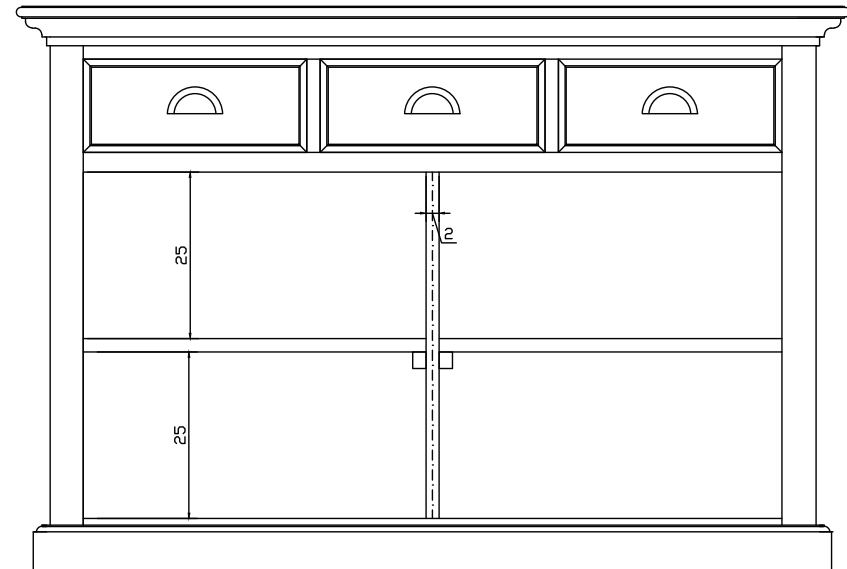

Technical Drawing

B130 | Halifax Buffet with Sliding Door

125cm x 50cm x 85cm

NOVA SOLO

PERSPECTIVE

FRONT VIEW

SIDE VIEW

TOP VIEW

OPEN VIEW

BACK VIEW

DRAWER