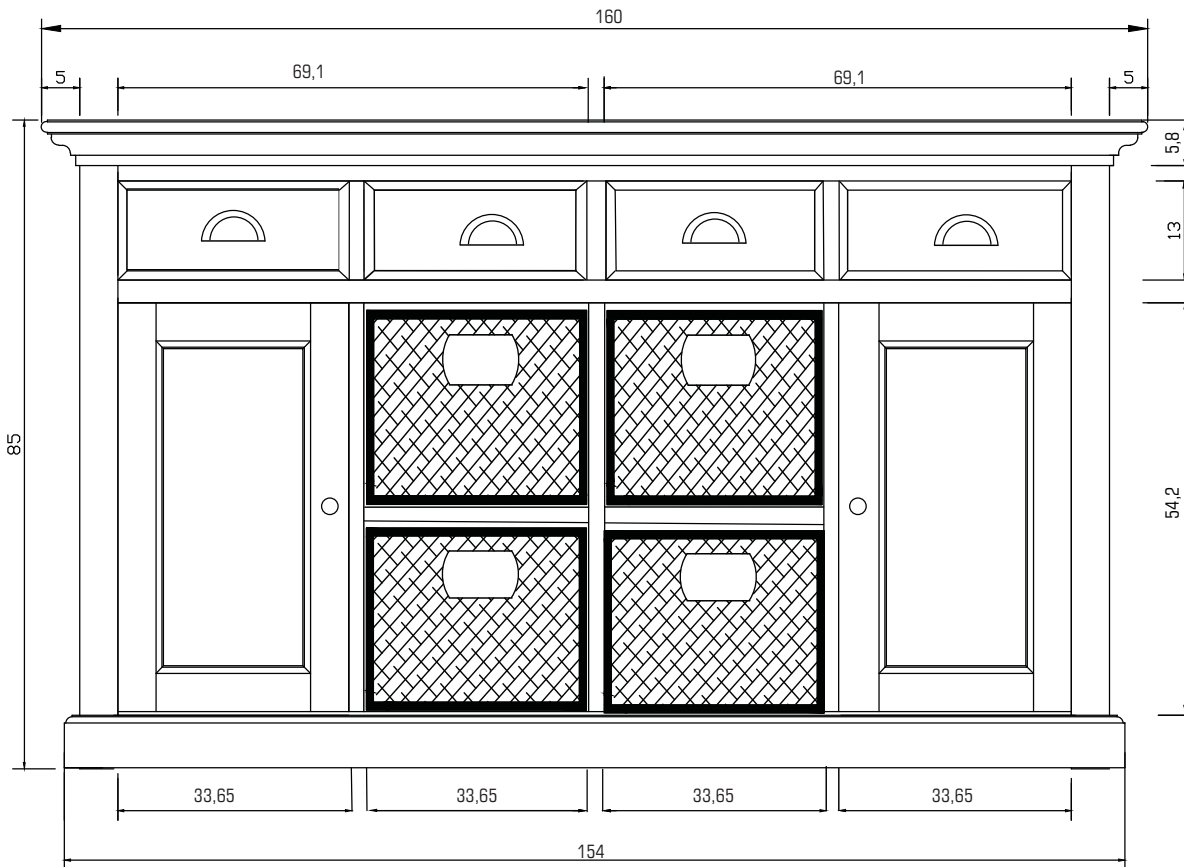

# Technical Drawing

B189 | Halifax Buffet with 4 Baskets

160cm x 50cm x 85cm

NOVA SOLO

**PERSPECTIVE**

TOP VIEW

FRONT VIEW

SIDE VIEW

*BACK VIEW*

*DETAIL DOOR*

*FRONT OPEN*

*DETAIL DRAWER*