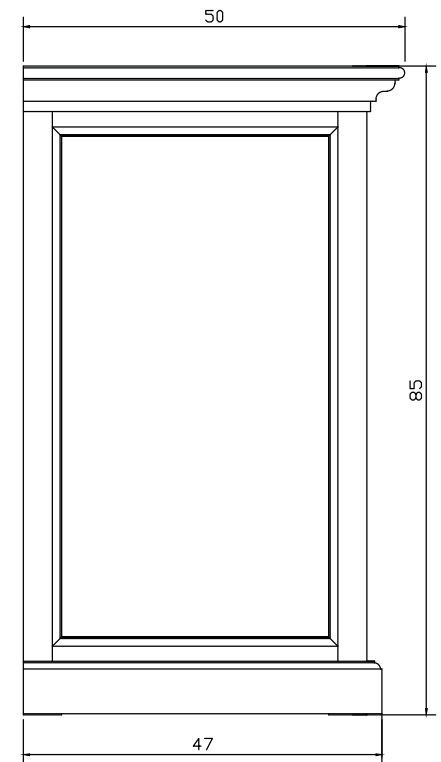

# Technical Drawing

B189 | Halifax Buffet with 4 Baskets

160cm x 50cm x 85cm

NOVA SOLO

**PERSPECTIVE**

TOP VIEW

FRONT VIEW

SIDE VIEW

*BACK VIEW*

*DETAIL DOOR*

*FRONT OPEN*

*DETAIL DRAWER*