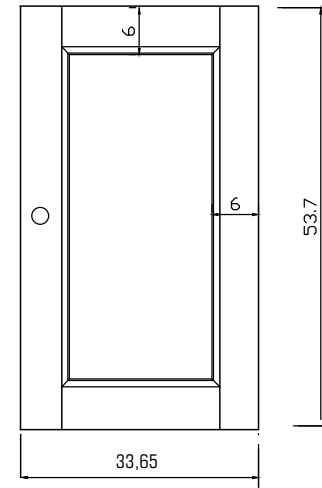

# Technical Drawing

B189 | Halifax Buffet with 4 Baskets

160cm x 50cm x 85cm

NOVA SOLO

**PERSPECTIVE**

TOP VIEW

FRONT VIEW

SIDE VIEW

*BACK VIEW*

*DETAIL DOOR*

*FRONT OPEN*

*DETAIL DRAWER*