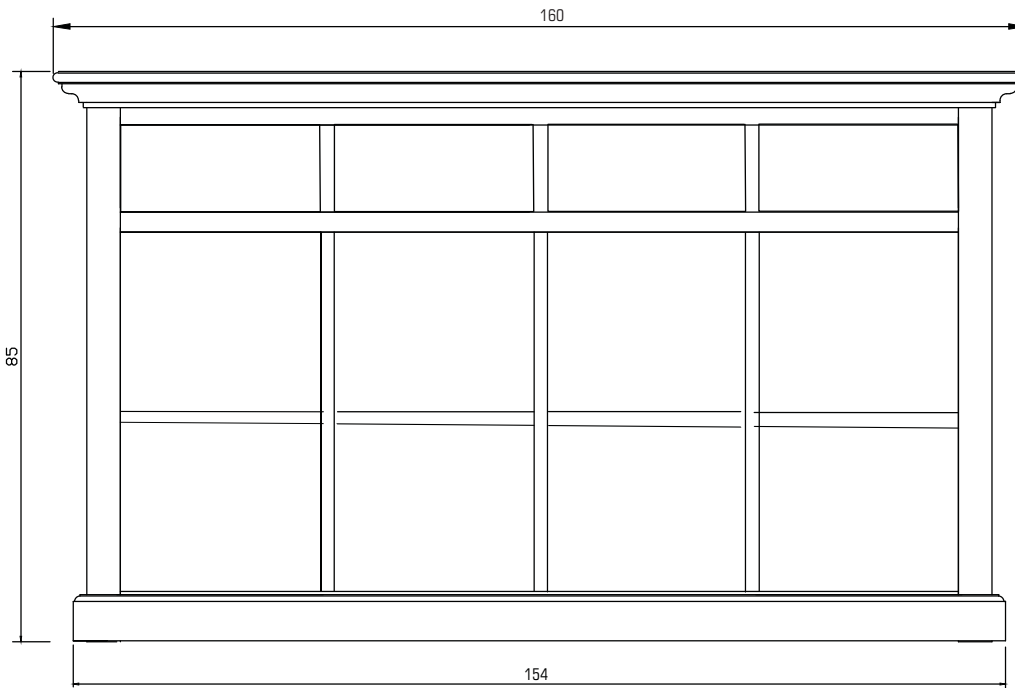

# Technical Drawing

B189 | Halifax Buffet with 4 Baskets

160cm x 50cm x 85cm

NOVA SOLO

**PERSPECTIVE**

TOP VIEW

FRONT VIEW

SIDE VIEW

*BACK VIEW*

*DETAIL DOOR*

*FRONT OPEN*

*DETAIL DRAWER*