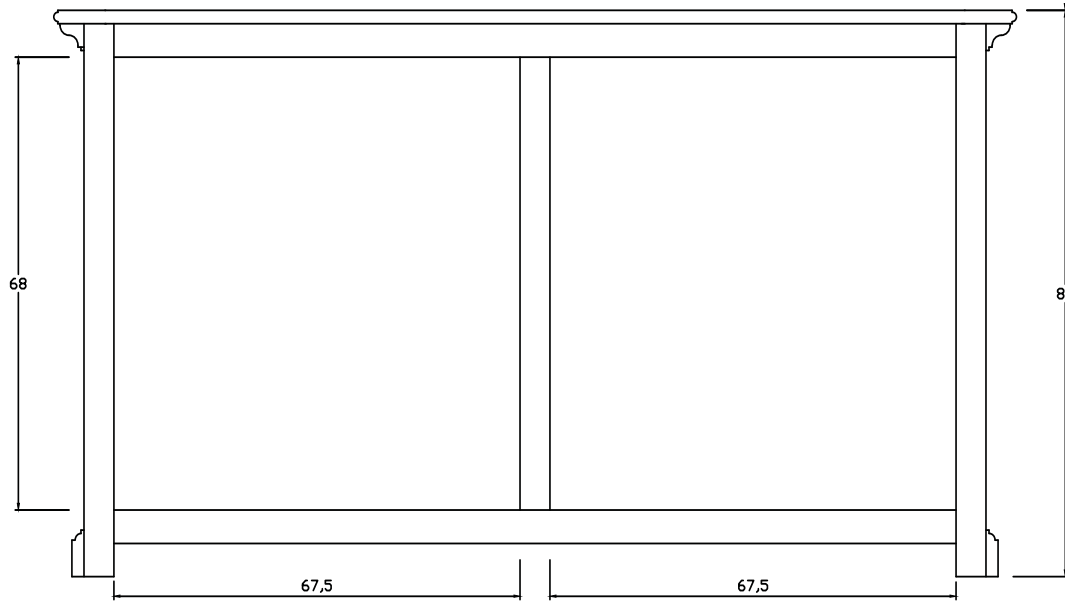

# Technical Drawing

B189 | Halifax Buffet with 4 Baskets

160cm x 50cm x 85cm

NOVA SOLO

**PERSPECTIVE**

TOP VIEW

FRONT VIEW

SIDE VIEW

*BACK VIEW*

*DETAIL DOOR*

*FRONT OPEN*

*DETAIL DRAWER*