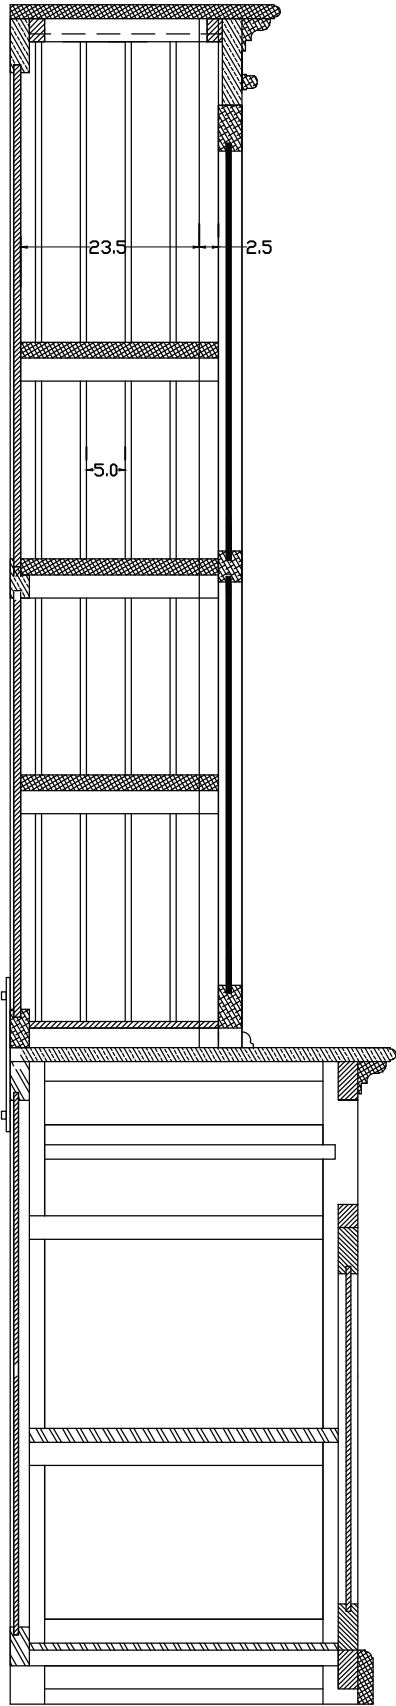

Technical Drawing

BCA594 | Halifax Glass Display Hutch Unit
220cm x 145cm x 50cm

NOVA SOLO

PERSPECTIVE

FRONT VIEW

SIDE VIEW

FRONT OPEN VIEW

BACK VIEW

DETAIL SECTION.

DETAIL SECTION.