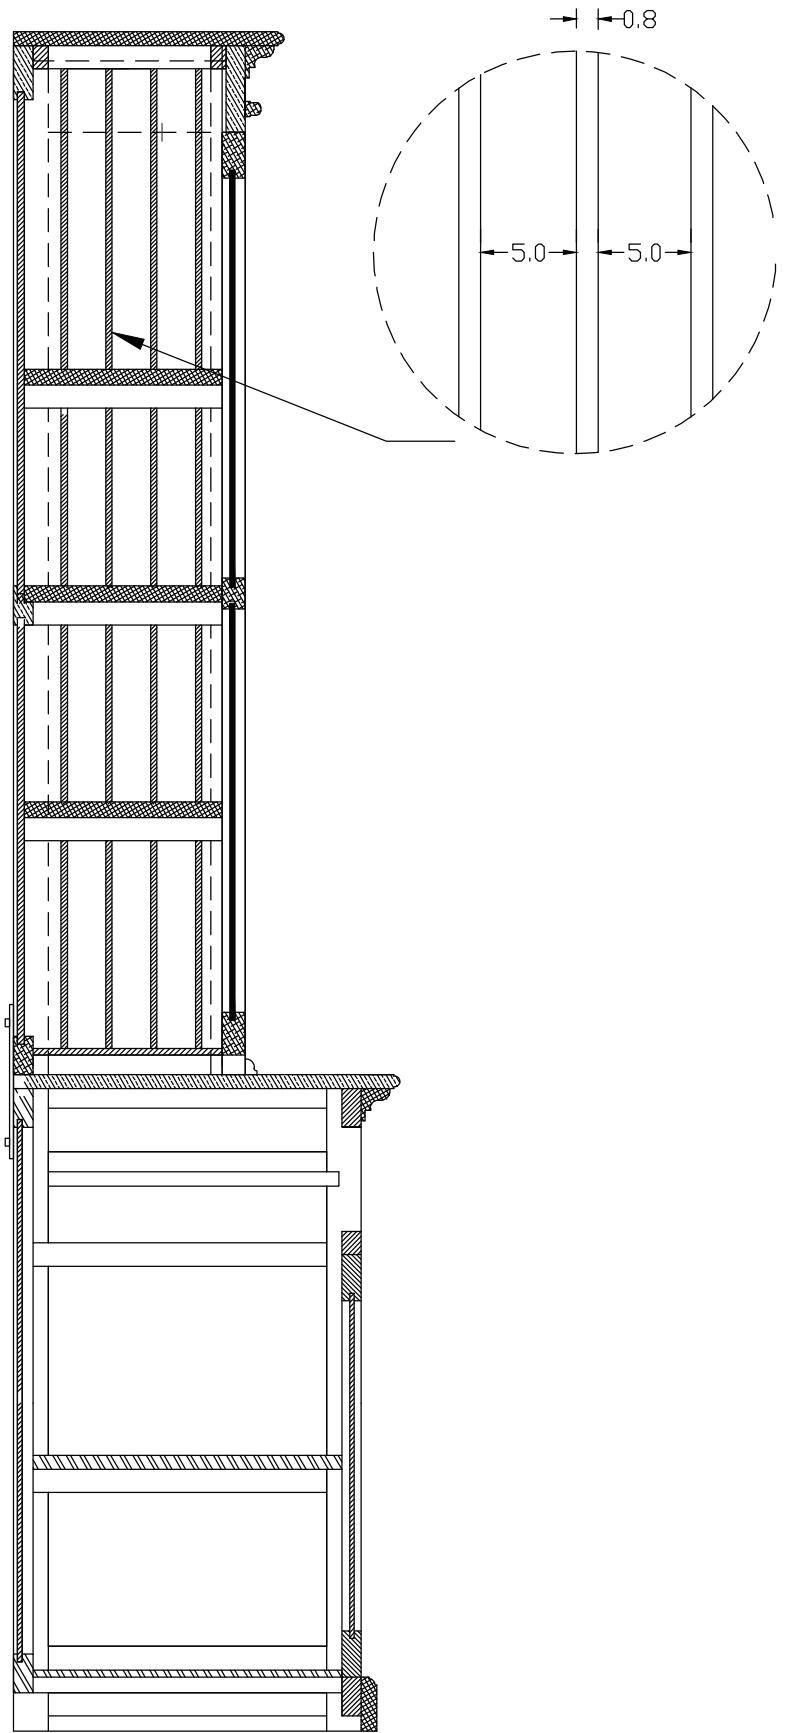

Technical Drawing

BCA594 | Halifax Glass Display Hutch Unit
220cm x 145cm x 50cm

NOVA SOLO

PERSPECTIVE

FRONT VIEW

SIDE VIEW

FRONT OPEN VIEW

BACK VIEW

DETAIL SECTION.

DETAIL SECTION.