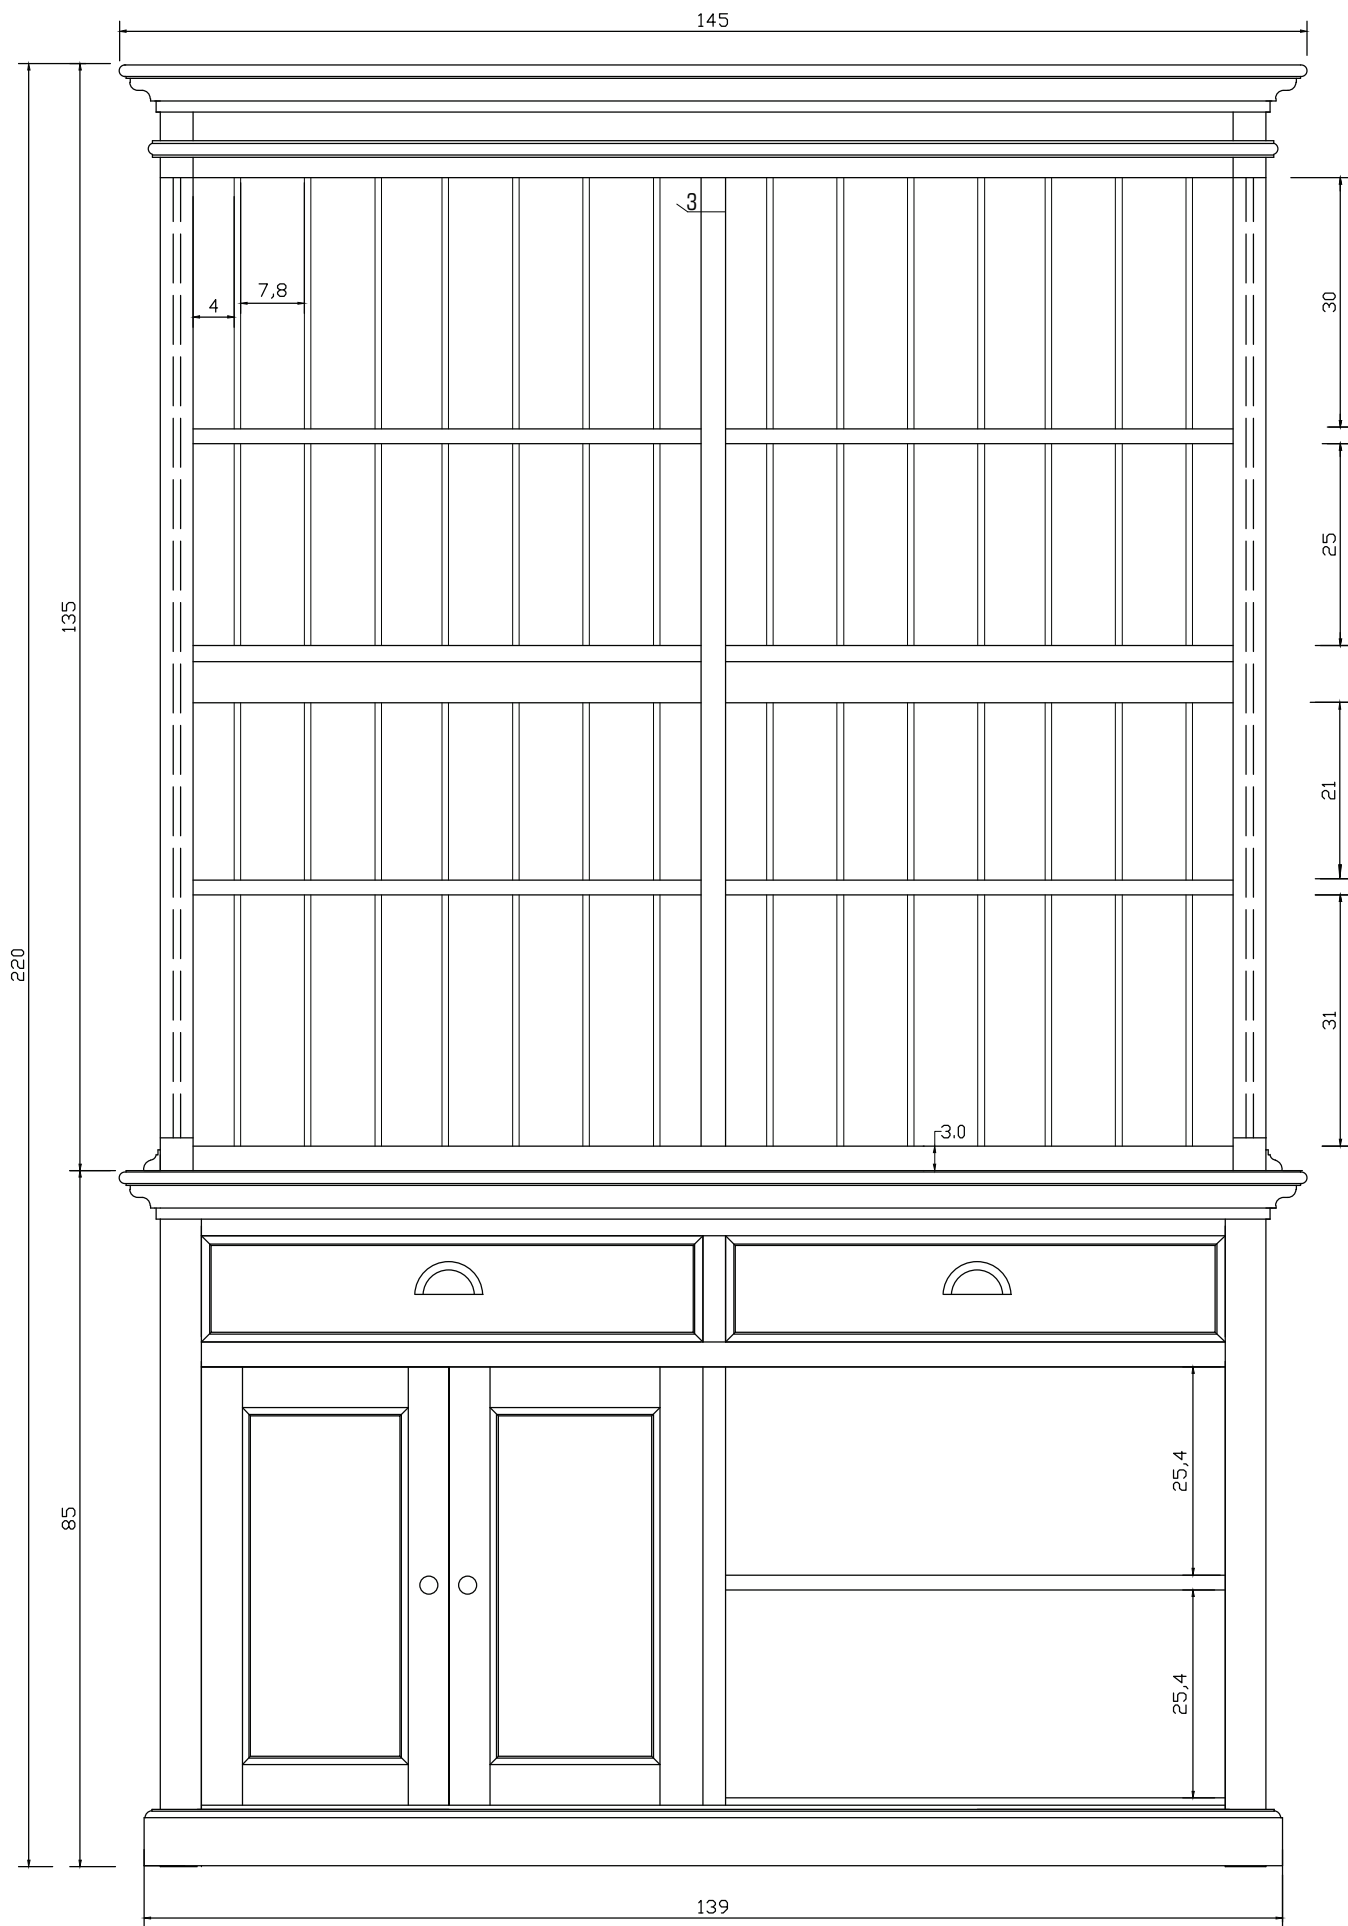

Technical Drawing

BCA594 | Halifax Glass Display Hutch Unit
220cm x 145cm x 50cm

NOVA SOLO

PERSPECTIVE

FRONT VIEW

SIDE VIEW

FRONT OPEN VIEW

BACK VIEW

DETAIL SECTION.

DETAIL SECTION.