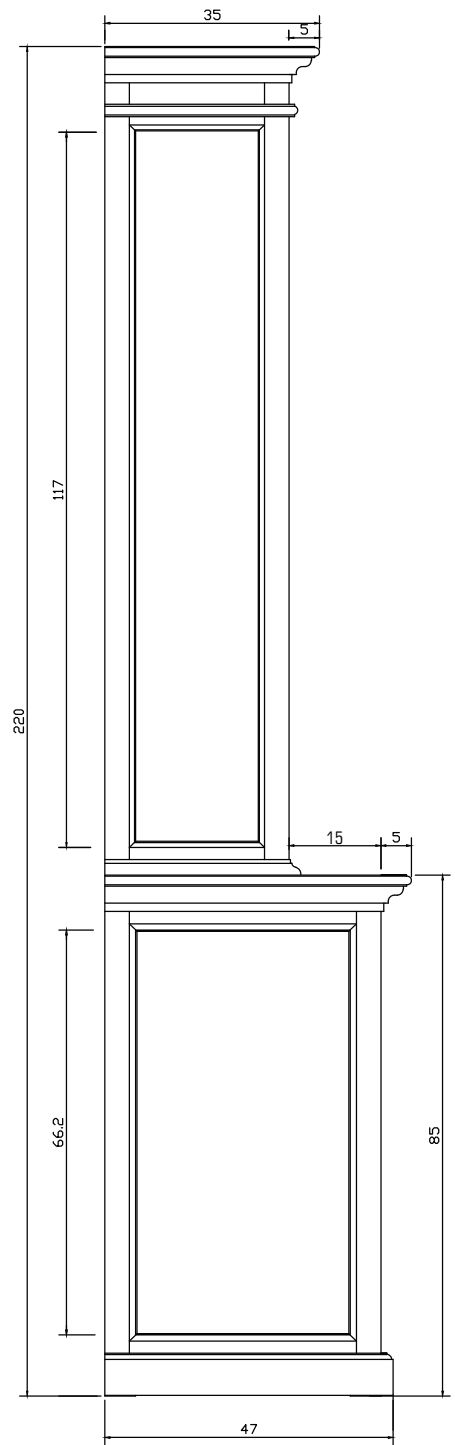

Technical Drawing

BCA594 | Halifax Glass Display Hutch Unit
220cm x 145cm x 50cm

NOVA SOLO

PERSPECTIVE

FRONT VIEW

SIDE VIEW

FRONT OPEN VIEW

BACK VIEW

DETAIL SECTION.

DETAIL SECTION.