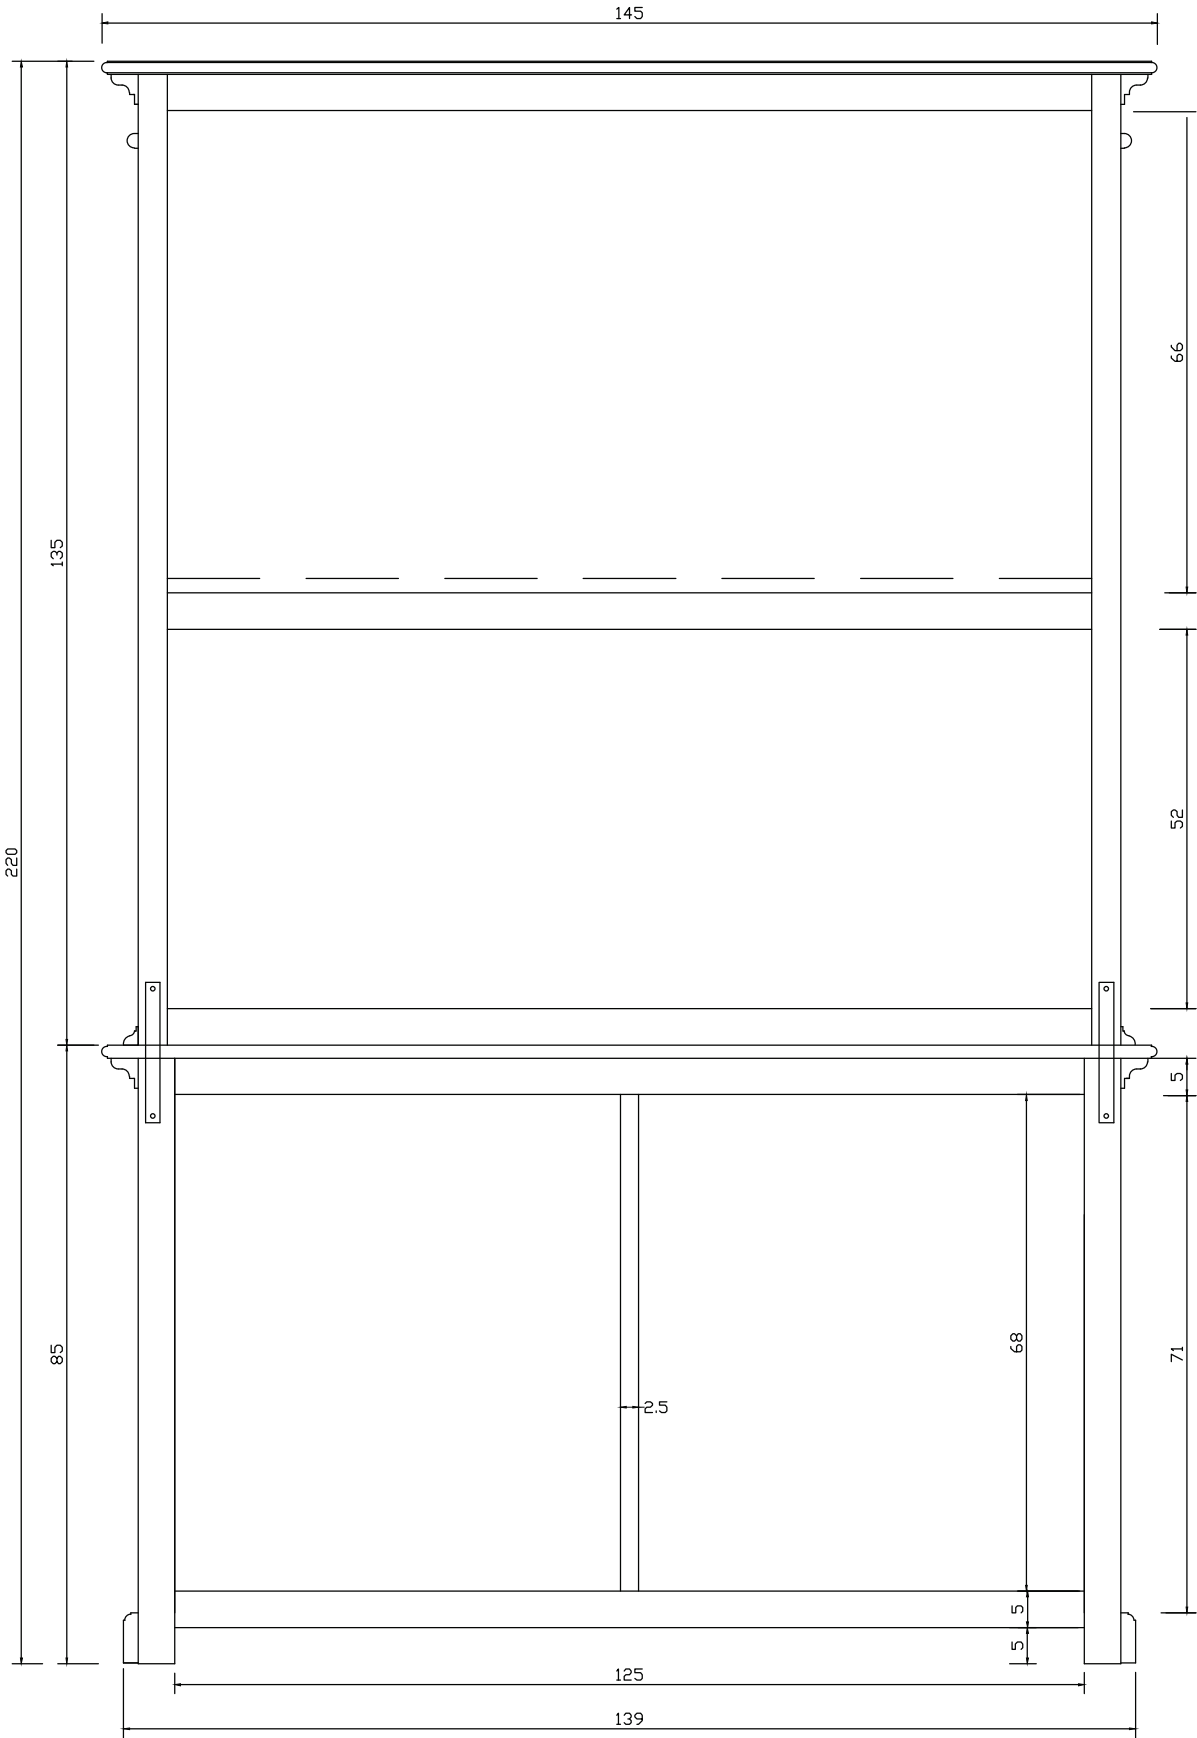

Technical Drawing

BCA594 | Halifax Glass Display Hutch Unit
220cm x 145cm x 50cm

NOVA SOLO

PERSPECTIVE

FRONT VIEW

SIDE VIEW

FRONT OPEN VIEW

BACK VIEW

DETAIL SECTION.

DETAIL SECTION.