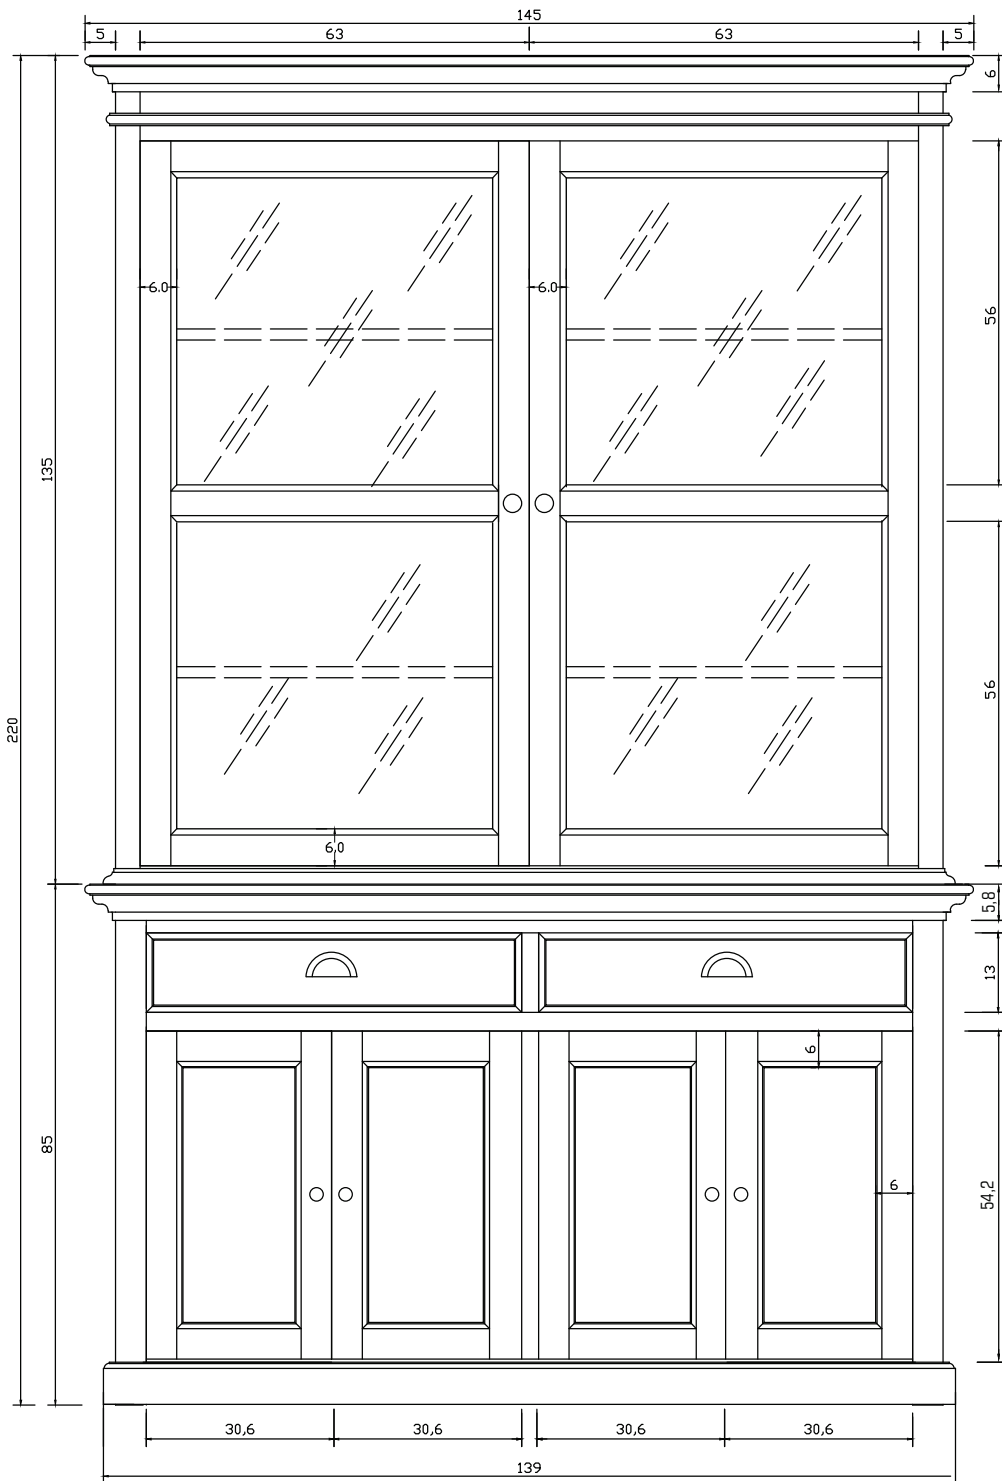

Technical Drawing

BCA594 | Halifax Glass Display Hutch Unit
220cm x 145cm x 50cm

NOVA SOLO

PERSPECTIVE

FRONT VIEW

SIDE VIEW

FRONT OPEN VIEW

BACK VIEW

DETAIL SECTION.

DETAIL SECTION.