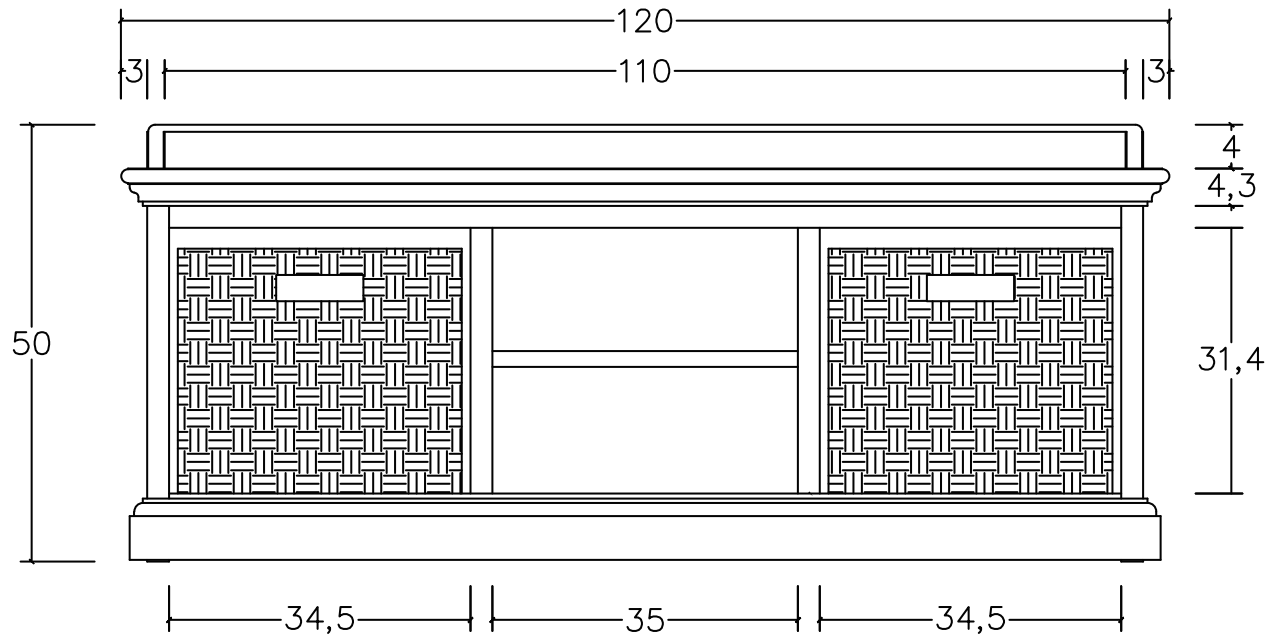

Technical Drawing

Be001 | Halifax Bench & Basket Set with Seat Cushion

120cm x 50cm x 45cm

NOVA SOLO

PERSPECTIVE

FRONT

BACK

TOP

SIDE

RATTAN