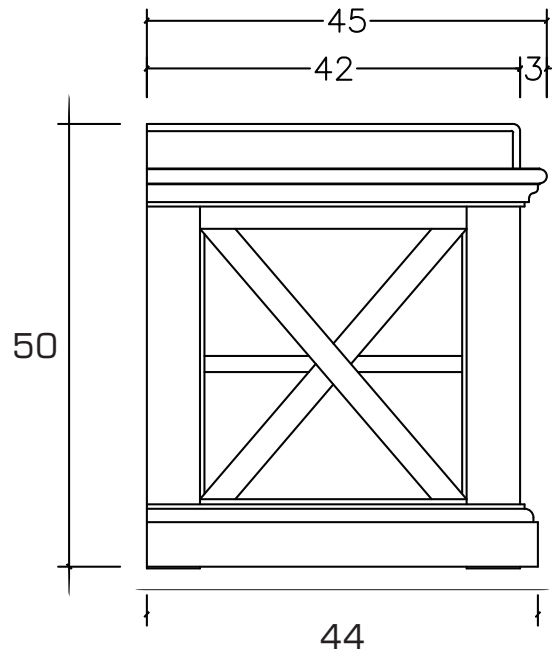

Technical Drawing

Be001 | Halifax Bench & Basket Set with Seat Cushion

120cm x 50cm x 45cm

NOVA SOLO

PERSPECTIVE

FRONT

BACK

TOP