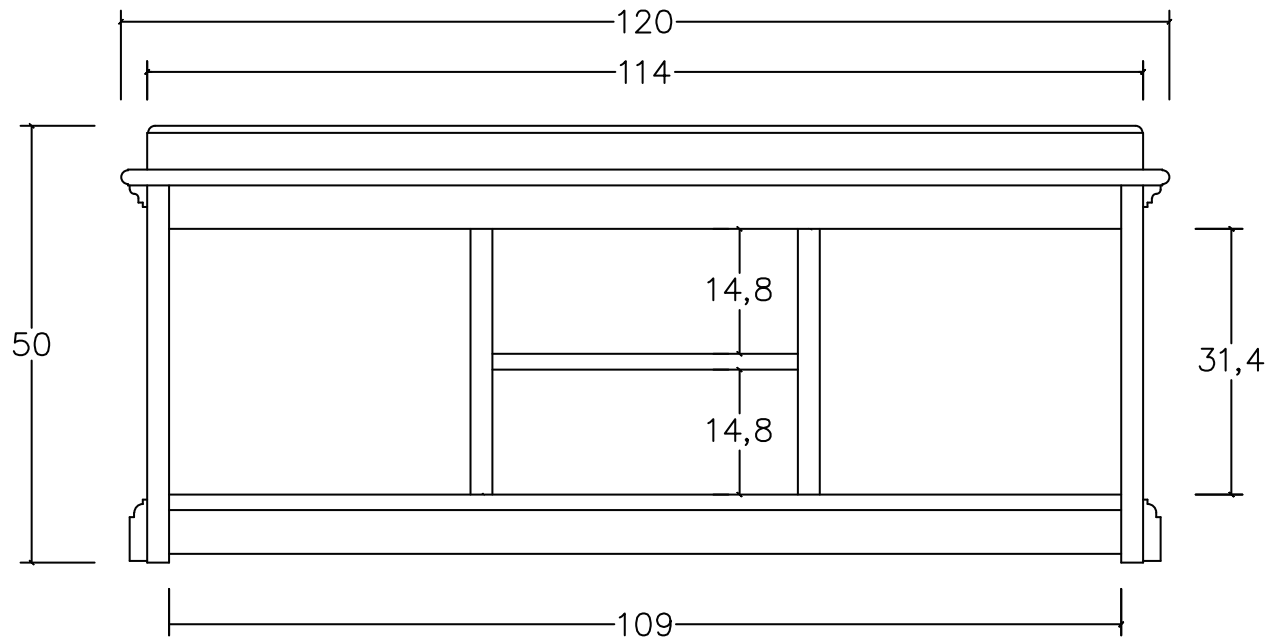

Technical Drawing

Be001 | Halifax Bench & Basket Set with Seat Cushion

120cm x 50cm x 45cm

NOVA SOLO

PERSPECTIVE

FRONT

BACK

TOP