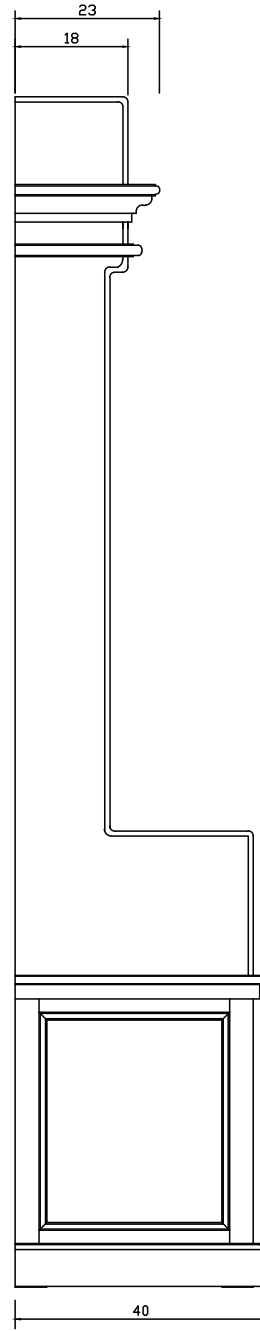

Technical Drawing

CA581 | Halifax Entryway Coat Rack & Bench Unit
with Cushion & Drawer

190cm x 100cm x 40cm

NOVA SOLO

PERSPECTIVE

FRONT VIEW

SIDE VIEW

BACK VIEW

TOP VIEW

DRAWER

CUSHION

TOP VIEW

PERSPECTIVE

BACK VIEW

FRONT VIEW

SIDE VIEW