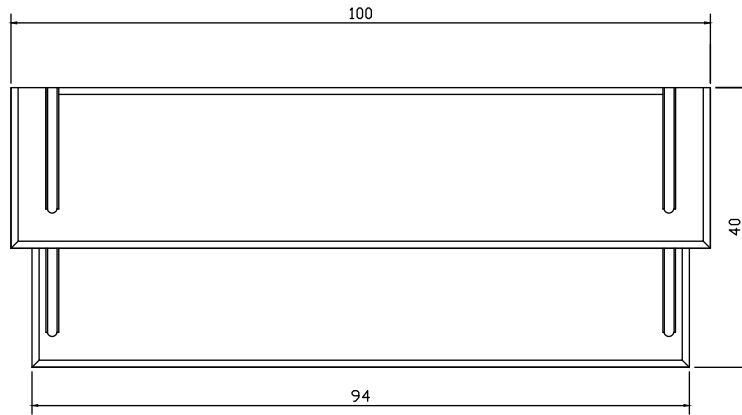

Technical Drawing

CA581 | Halifax Entryway Coat Rack & Bench Unit
with Cushion & Drawer

190cm x 100cm x 40cm

NOVA SOLO

PERSPECTIVE

FRONT VIEW

SIDE VIEW

BACK VIEW

TOP VIEW

DRAWER

CUSHION

TOP VIEW

PERSPECTIVE

BACK VIEW

FRONT VIEW

SIDE VIEW