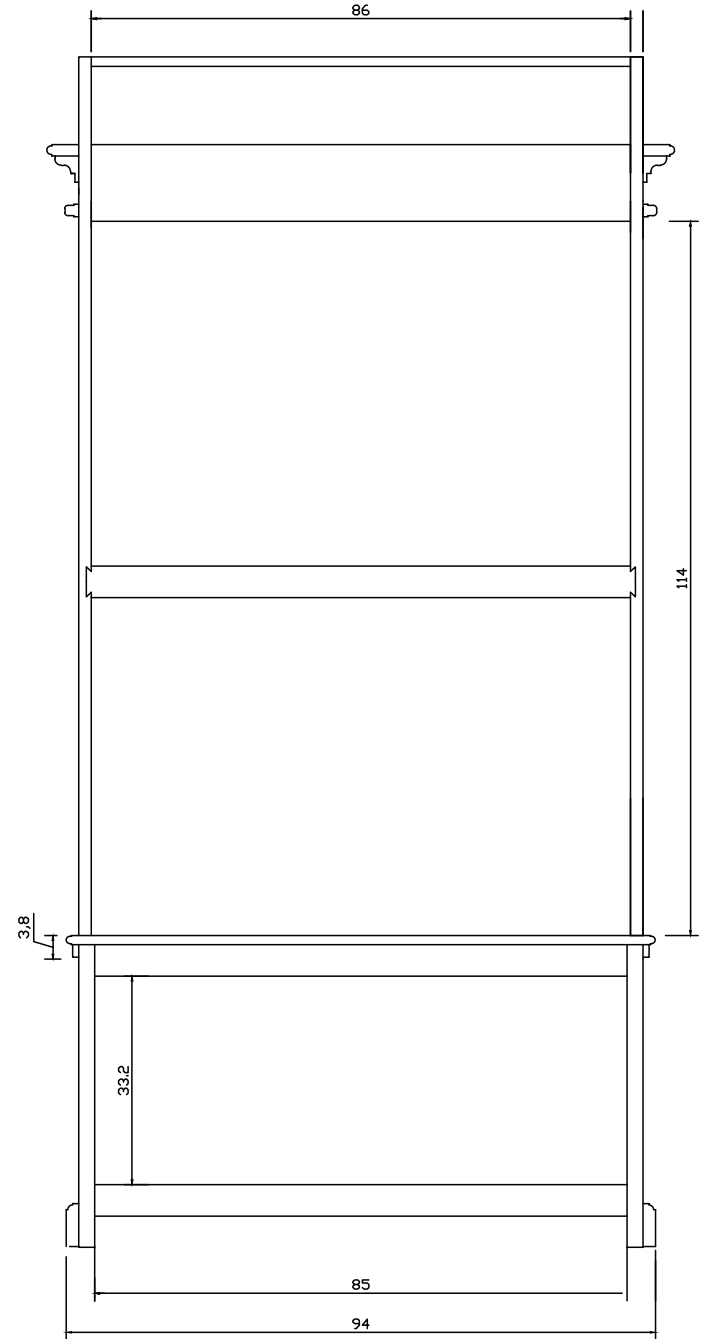

Technical Drawing

CA581 | Halifax Entryway Coat Rack & Bench Unit
with Cushion & Drawer

190cm x 100cm x 40cm

NOVA SOLO

PERSPECTIVE

FRONT VIEW

SIDE VIEW

BACK VIEW

TOP VIEW

DRAWER

CUSHION

TOP VIEW

PERSPECTIVE

BACK VIEW

FRONT VIEW

SIDE VIEW