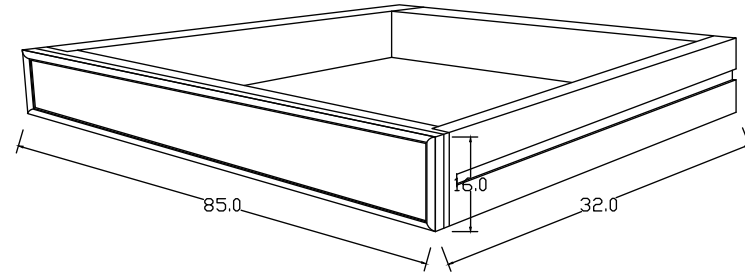

Technical Drawing

CA581 | Halifax Entryway Coat Rack & Bench Unit
with Cushion & Drawer

190cm x 100cm x 40cm

NOVA SOLO

PERSPECTIVE

FRONT VIEW

SIDE VIEW

BACK VIEW

TOP VIEW

DRAWER

CUSHION

TOP VIEW

PERSPECTIVE

BACK VIEW

FRONT VIEW

SIDE VIEW