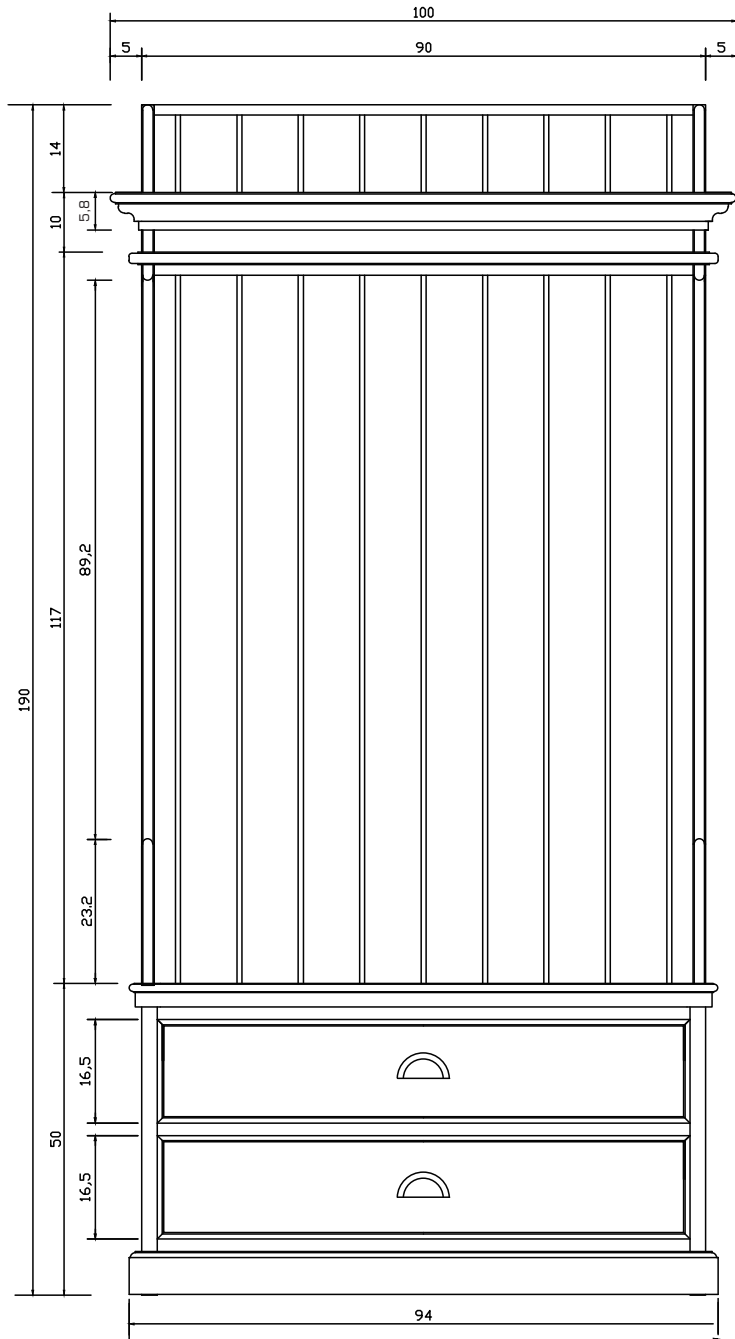

Technical Drawing

CA581 | Halifax Entryway Coat Rack & Bench Unit
with Cushion & Drawer

190cm x 100cm x 40cm

NOVA SOLO

PERSPECTIVE

FRONT VIEW

SIDE VIEW

BACK VIEW

TOP VIEW

DRAWER

CUSHION

TOP VIEW

PERSPECTIVE

BACK VIEW

FRONT VIEW

SIDE VIEW