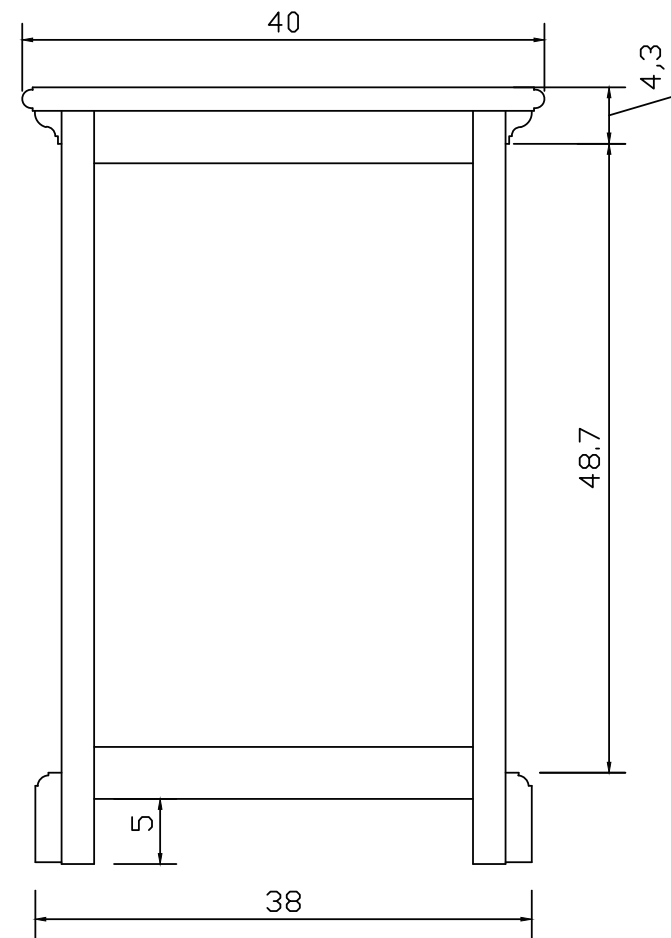

Technical Drawing

CA585 | Halifax Bedside Storage Unit with Basket
60cm x 40cm x 30cm

NOVA SOLO

PERSPECTIVE

FRONT VIEW

SIDE VIEW

BACK VIEW

TOP VIEW

DRAWER

BASKET