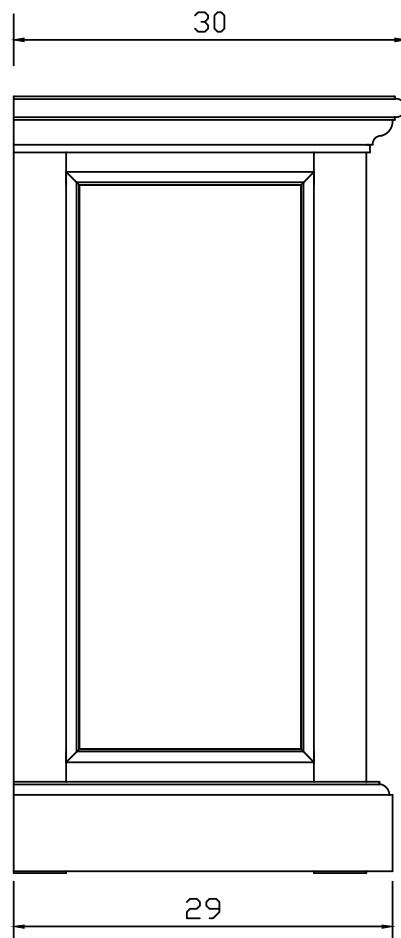

Technical Drawing

CA585 | Halifax Bedside Storage Unit with Basket
60cm x 40cm x 30cm

NOVA SOLO

PERSPECTIVE

FRONT VIEW

SIDE VIEW

BACK VIEW

TOP VIEW

DRAWER

BASKET