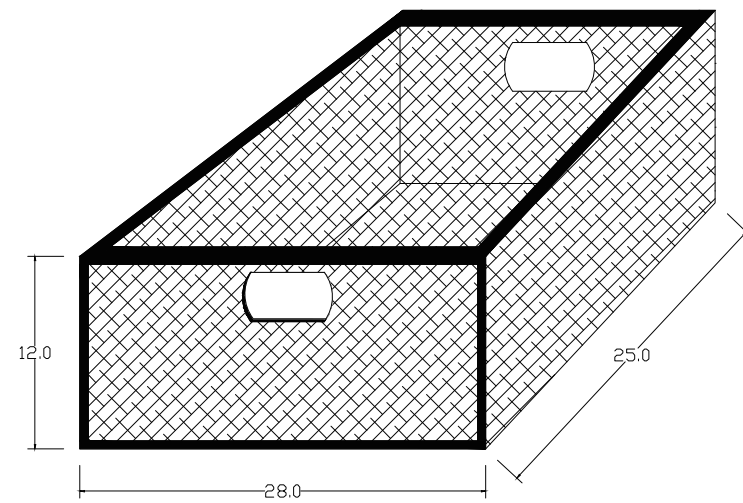

Technical Drawing

CA585 | Halifax Bedside Storage Unit with Basket
60cm x 40cm x 30cm

NOVA SOLO

PERSPECTIVE

FRONT VIEW

SIDE VIEW

BACK VIEW

TOP VIEW

DRAWER

BASKET