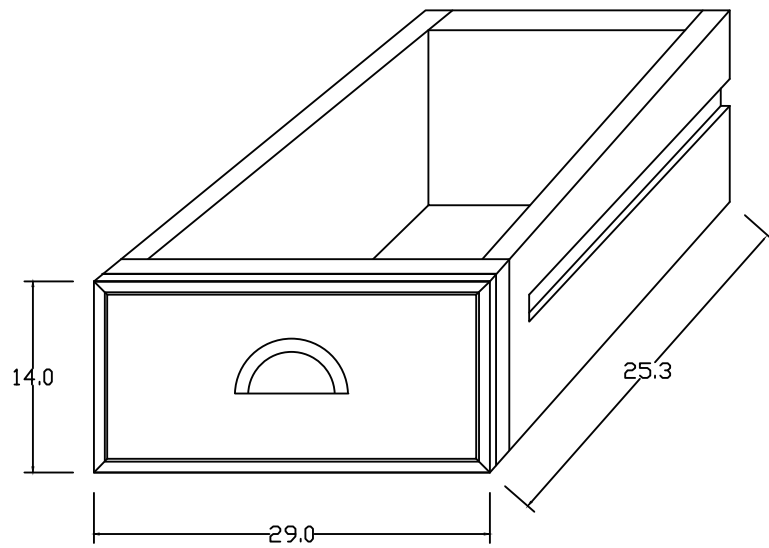

Technical Drawing

CA585 | Halifax Bedside Storage Unit with Basket
60cm x 40cm x 30cm

NOVA SOLO

PERSPECTIVE

FRONT VIEW

SIDE VIEW

BACK VIEW

TOP VIEW