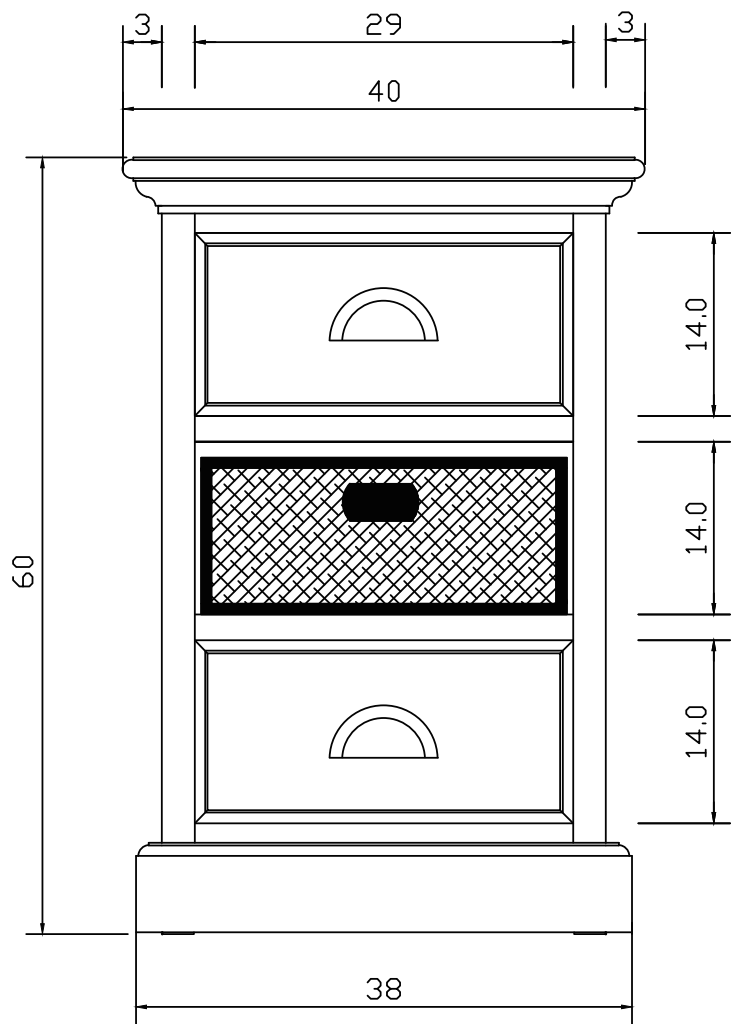

Technical Drawing

CA585 | Halifax Bedside Storage Unit with Basket
60cm x 40cm x 30cm

NOVA SOLO

PERSPECTIVE

FRONT VIEW

SIDE VIEW

BACK VIEW

TOP VIEW

DRAWER

BASKET