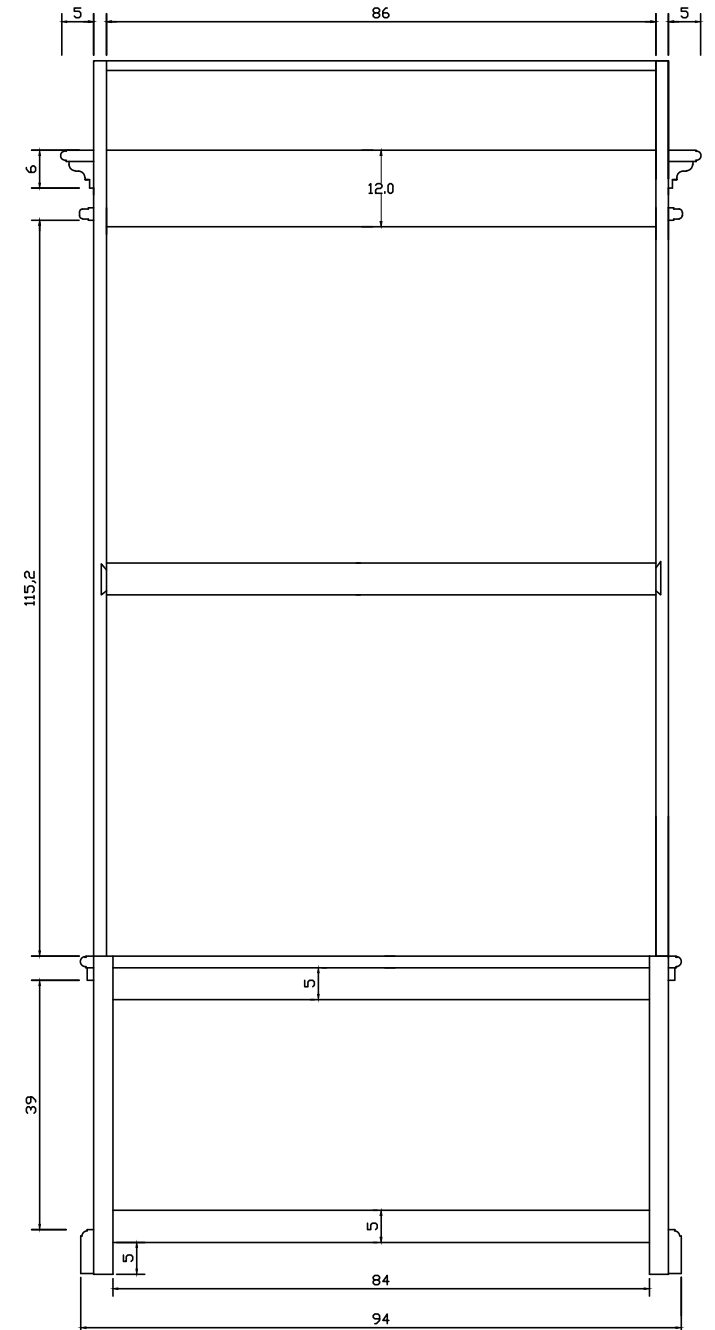

Technical Drawing

CA593 | Halifax Entryway Coat Rack & Bench Unit
190cm x 100cm x 40cm

NOVA SOLO

PERSPECTIVE

FRONT VIEW

SIDE VIEW

BACK VIEW

TOP VIEW

BASKET

CUSHION CA581

TOP VIEW

PERSPECTIVE

BACK VIEW

FRONT VIEW

SIDE VIEW