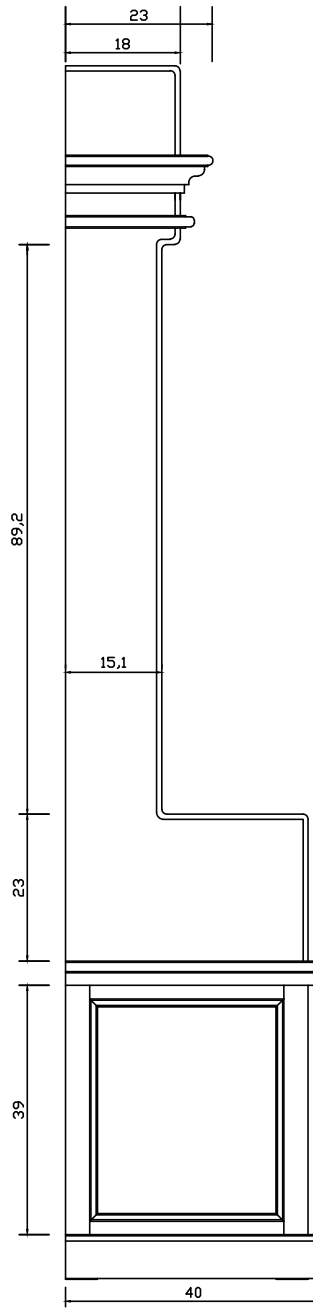

Technical Drawing

CA593 | Halifax Entryway Coat Rack & Bench Unit
190cm x 100cm x 40cm

NOVA SOLO

PERSPECTIVE

FRONT VIEW

SIDE VIEW

BACK VIEW

TOP VIEW

BASKET

CUSHION CA581

TOP VIEW

PERSPECTIVE

BACK VIEW

FRONT VIEW

SIDE VIEW