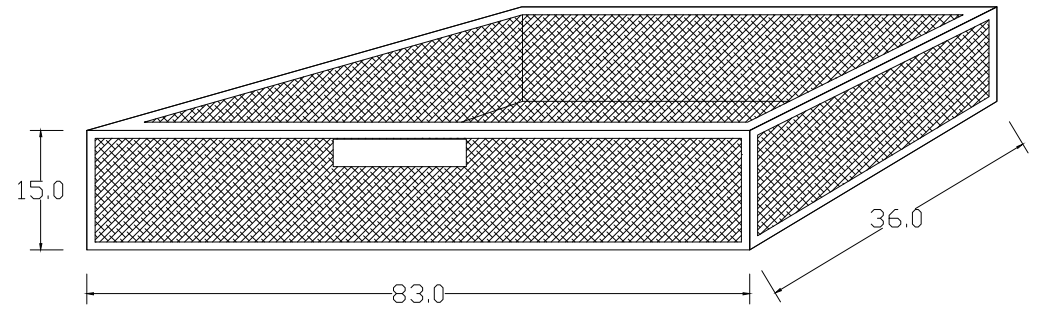

Technical Drawing

CA593 | Halifax Entryway Coat Rack & Bench Unit
190cm x 100cm x 40cm

NOVA SOLO

PERSPECTIVE

FRONT VIEW

SIDE VIEW

BACK VIEW

TOP VIEW

BASKET

CUSHION CA581

TOP VIEW

PERSPECTIVE

BACK VIEW

FRONT VIEW

SIDE VIEW