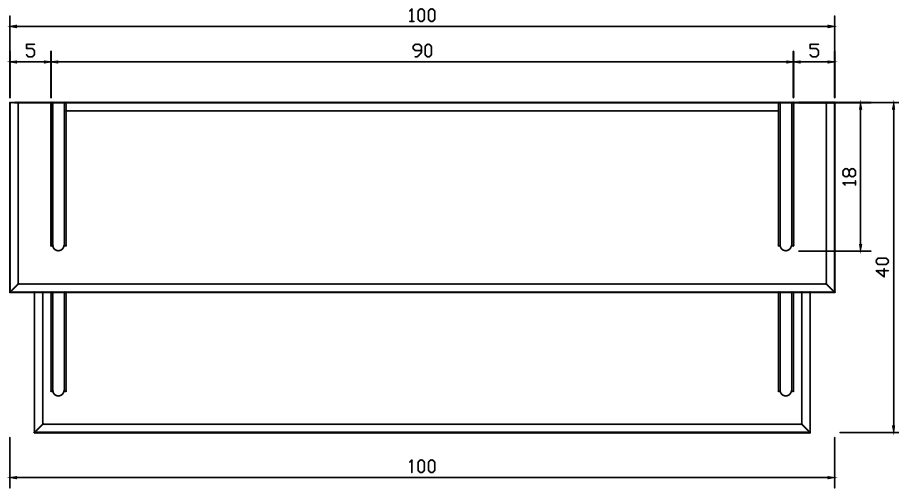

Technical Drawing

CA593 | Halifax Entryway Coat Rack & Bench Unit
190cm x 100cm x 40cm

NOVA SOLO

PERSPECTIVE

FRONT VIEW

SIDE VIEW

BACK VIEW

TOP VIEW

BASKET

CUSHION CA581

TOP VIEW

PERSPECTIVE

BACK VIEW

FRONT VIEW

SIDE VIEW