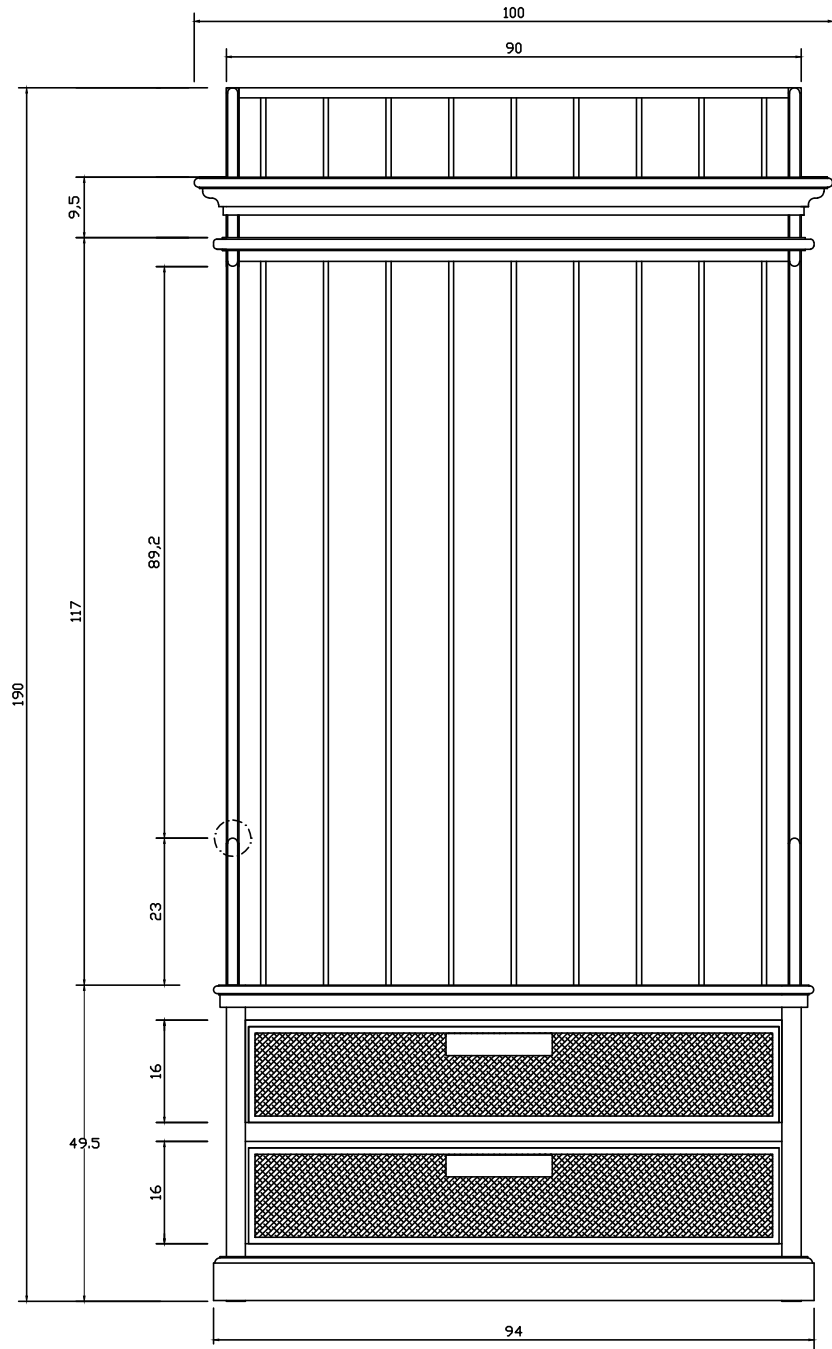

Technical Drawing

CA593 | Halifax Entryway Coat Rack & Bench Unit
190cm x 100cm x 40cm

NOVA SOLO

PERSPECTIVE

FRONT VIEW

SIDE VIEW

BACK VIEW

TOP VIEW

BASKET

CUSHION CA581

TOP VIEW

PERSPECTIVE

BACK VIEW

FRONT VIEW

SIDE VIEW