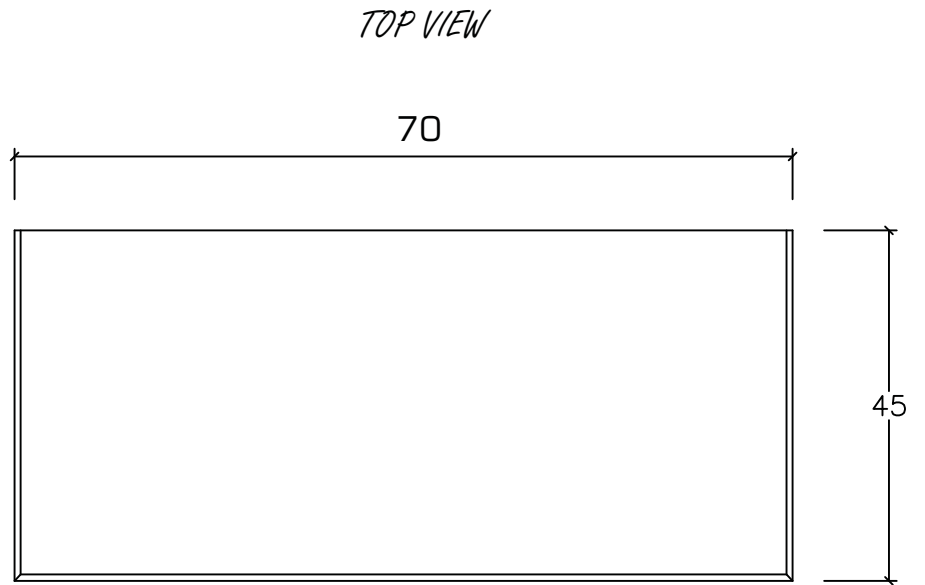

Technical Drawing

CA606

Provence Glass Cabinet

190cm x 70cm x 45cm

NOVA SOLO

PERSPECTIVE

FRONT VIEW

BACK VIEW

DOOR

FRONT VIEW OPEN

SIDE VIEW

TOP VIEW

DRAWER