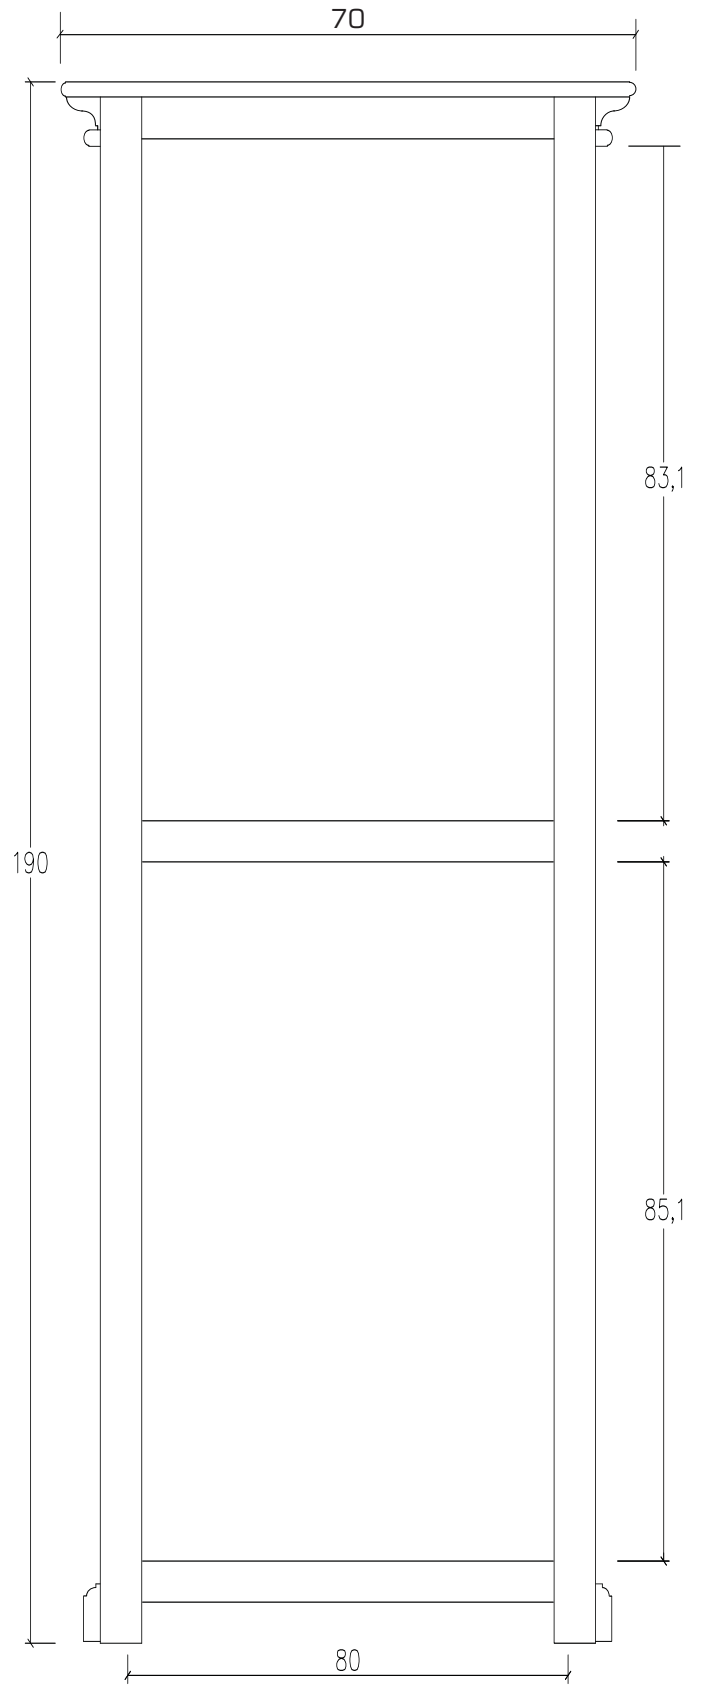

Technical Drawing

CA606

Provence Glass Cabinet

190cm x 70cm x 45cm

NOVA SOLO

PERSPECTIVE

FRONT VIEW

BACK VIEW

DOOR

FRONT VIEW OPEN

SIDE VIEW

TOP VIEW

DRAWER