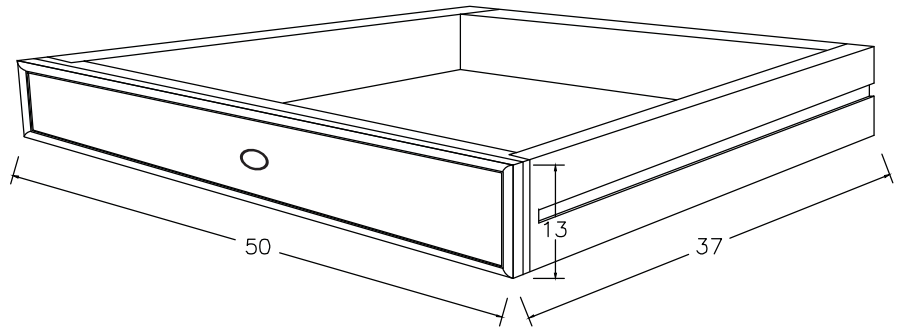

Technical Drawing

CA606

Provence Glass Cabinet

190cm x 70cm x 45cm

NOVA SOLO

PERSPECTIVE

FRONT VIEW

BACK VIEW

DOOR

FRONT VIEW OPEN

SIDE VIEW

TOP VIEW

DRAWER