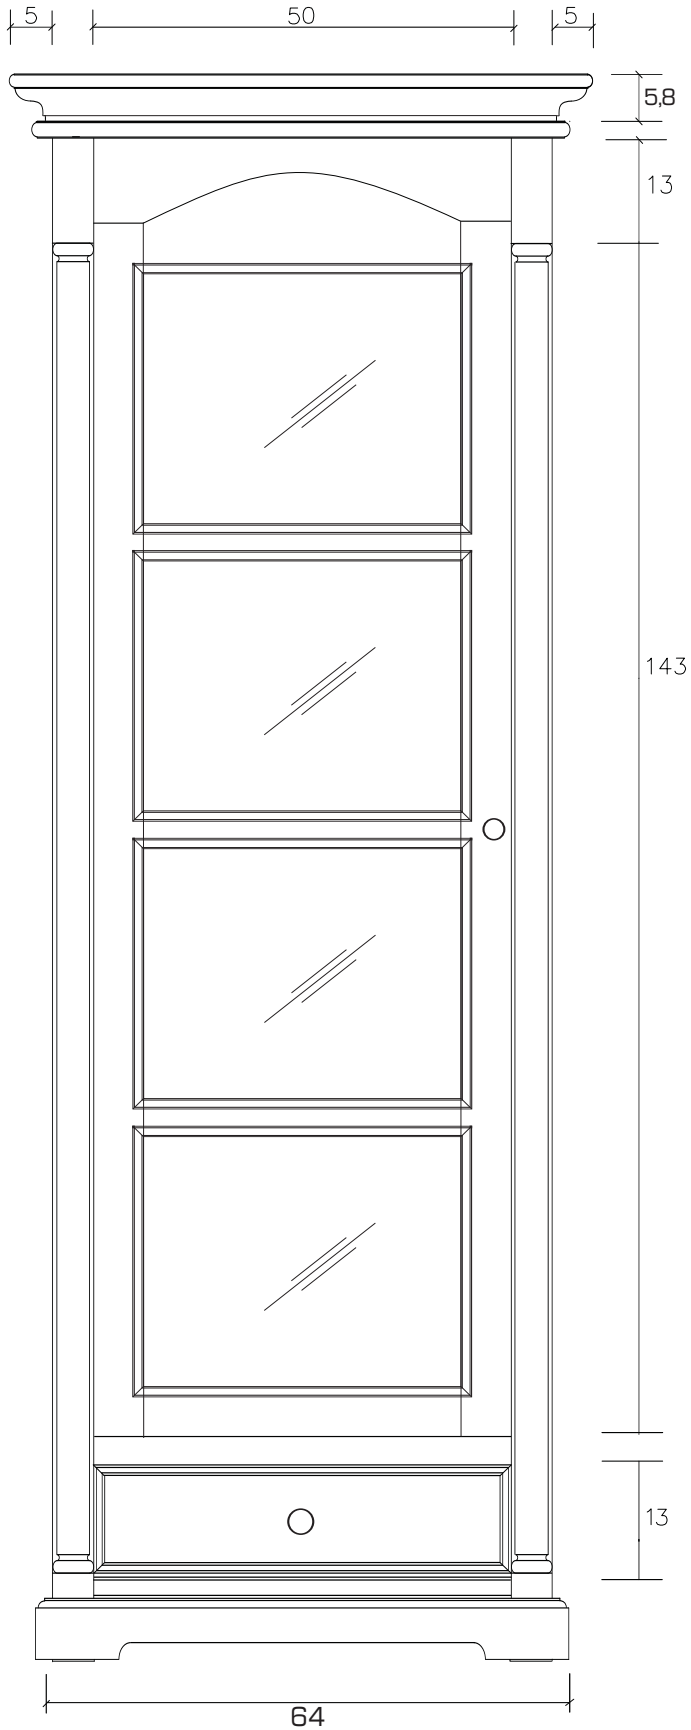

Technical Drawing

CA606

Provence Glass Cabinet

190cm x 70cm x 45cm

NOVA SOLO

PERSPECTIVE

FRONT VIEW

BACK VIEW

DOOR

FRONT VIEW OPEN

SIDE VIEW

TOP VIEW

DRAWER