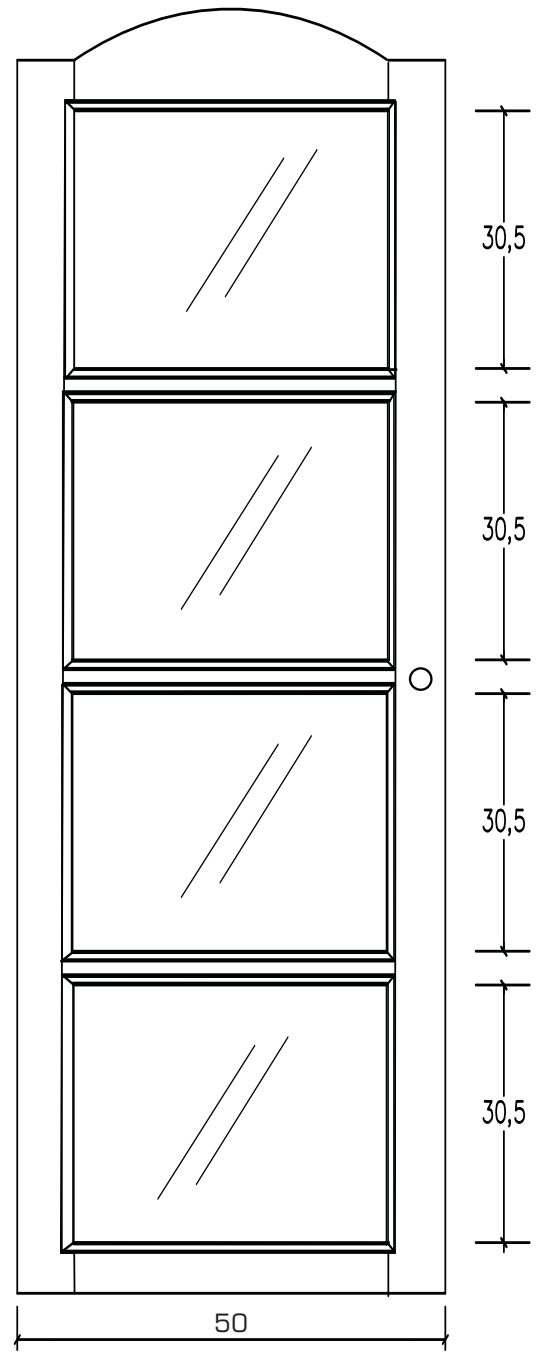

Technical Drawing

CA606

Provence Glass Cabinet

190cm x 70cm x 45cm

NOVA SOLO

PERSPECTIVE

FRONT VIEW

BACK VIEW

DOOR

FRONT VIEW OPEN

SIDE VIEW

TOP VIEW

DRAWER