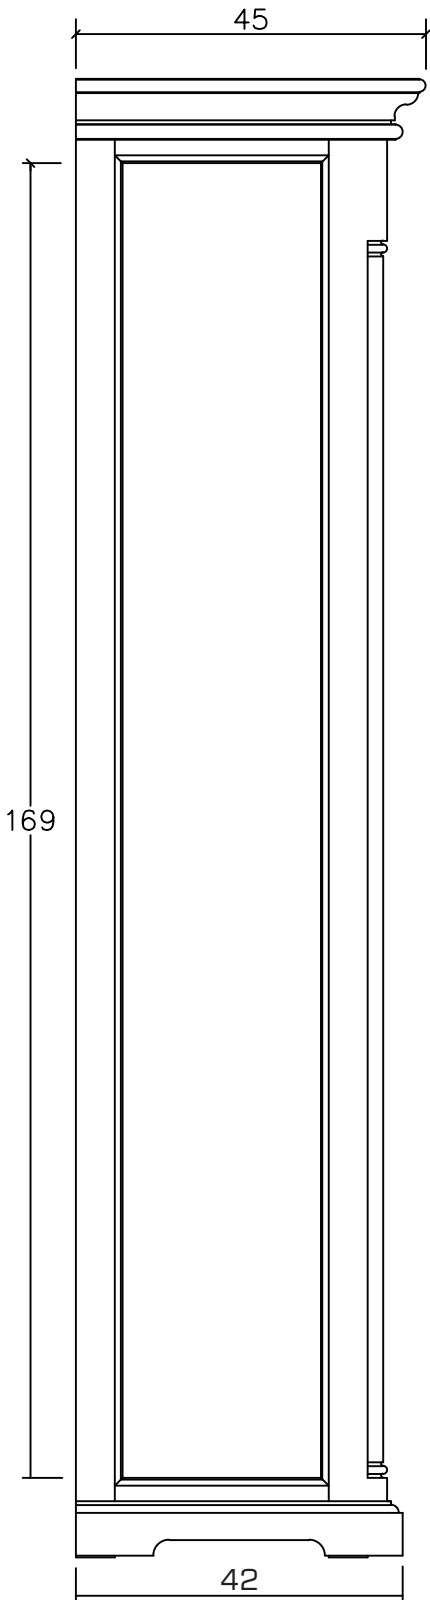

Technical Drawing

CA606

Provence Glass Cabinet

190cm x 70cm x 45cm

NOVA SOLO

PERSPECTIVE

FRONT VIEW

BACK VIEW

DOOR

FRONT VIEW OPEN

SIDE VIEW

TOP VIEW

DRAWER