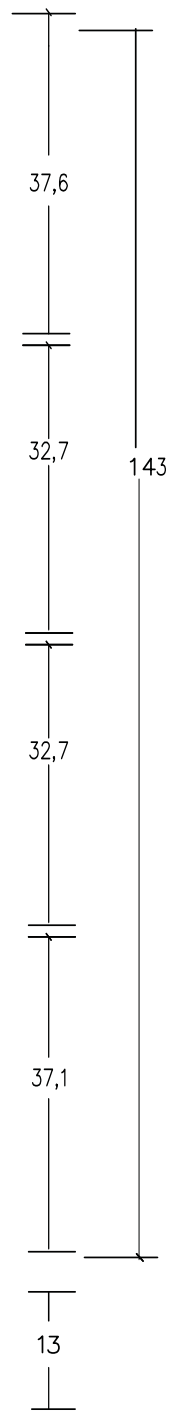

Technical Drawing

CA606

Provence Glass Cabinet

190cm x 70cm x 45cm

NOVA SOLO

PERSPECTIVE

FRONT VIEW

BACK VIEW

DOOR

FRONT VIEW OPEN

SIDE VIEW

TOP VIEW

DRAWER