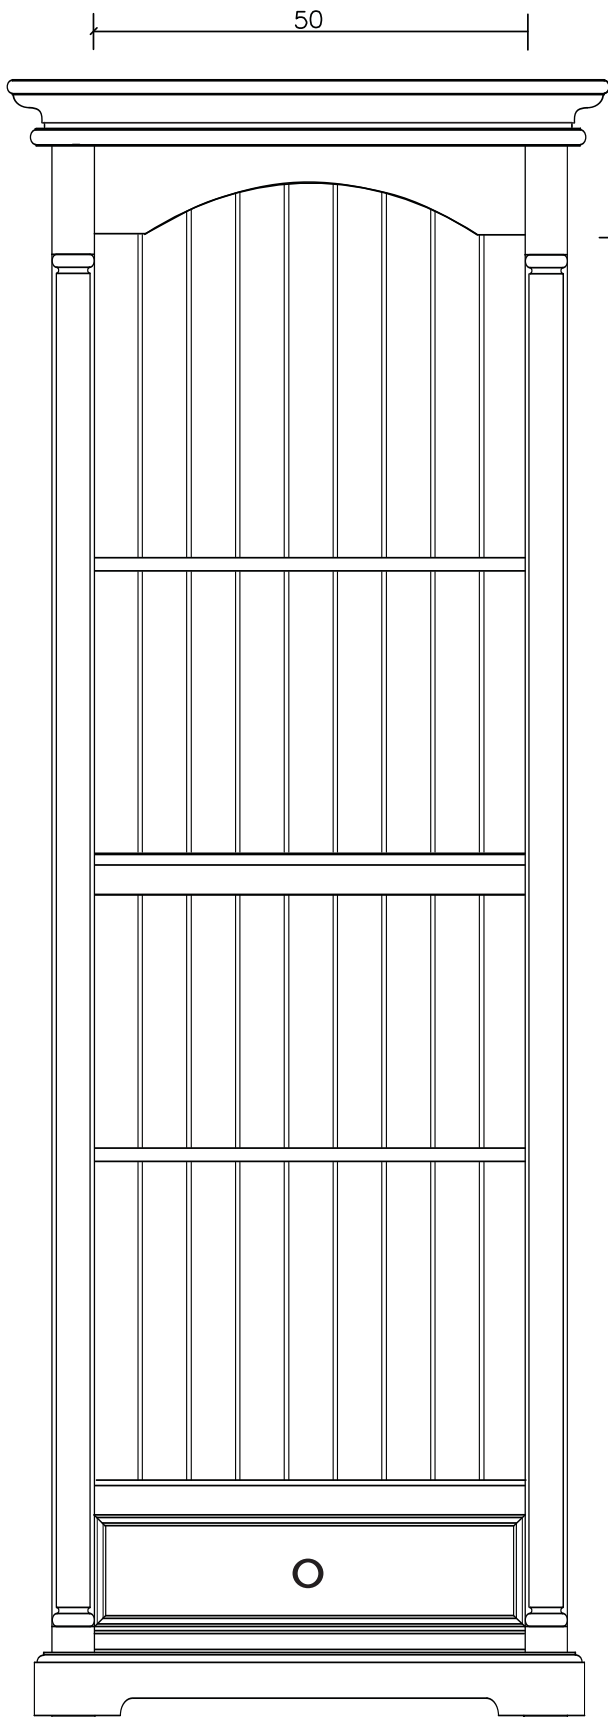

Technical Drawing

CA606

Provence Glass Cabinet

190cm x 70cm x 45cm

NOVA SOLO

PERSPECTIVE

FRONT VIEW

BACK VIEW

DOOR

FRONT VIEW OPEN

SIDE VIEW

TOP VIEW

DRAWER