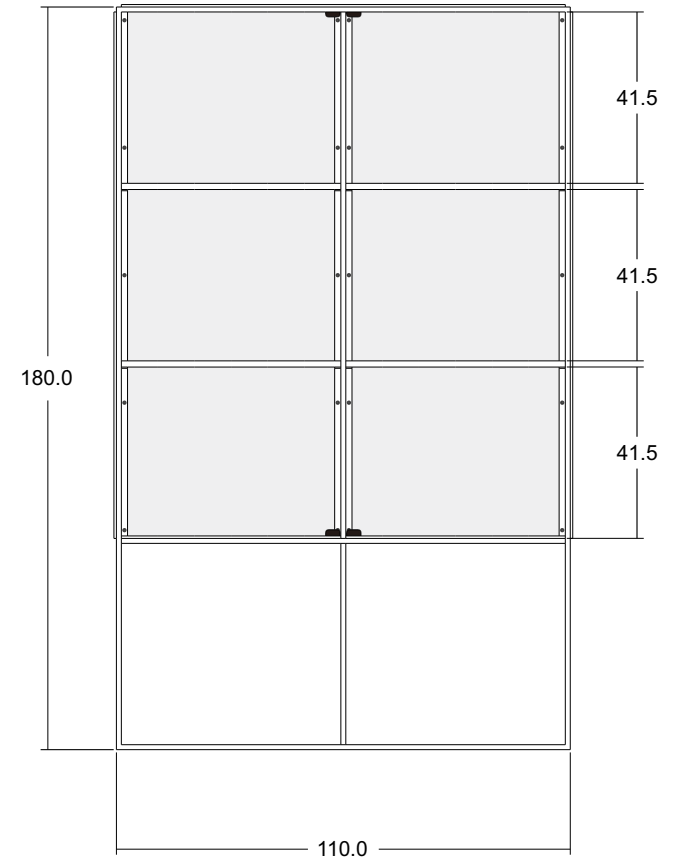

# Technical Drawing

CPP19003

Rustika Cabinet 2 Doors

FRONT VIEW

OPEN VIEW