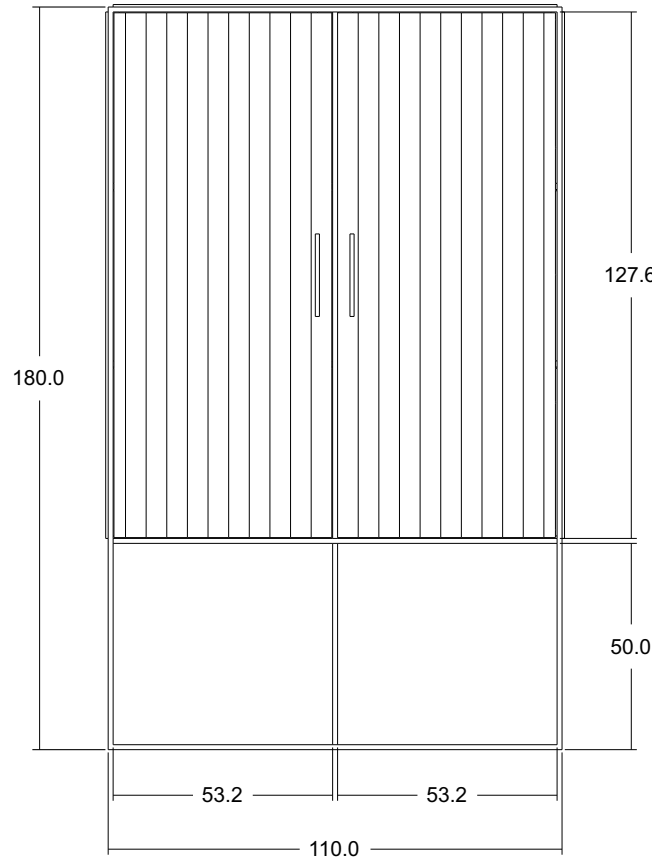

# Technical Drawing

CPP19003

Rustika Cabinet 2 Doors

FRONT VIEW

OPEN VIEW