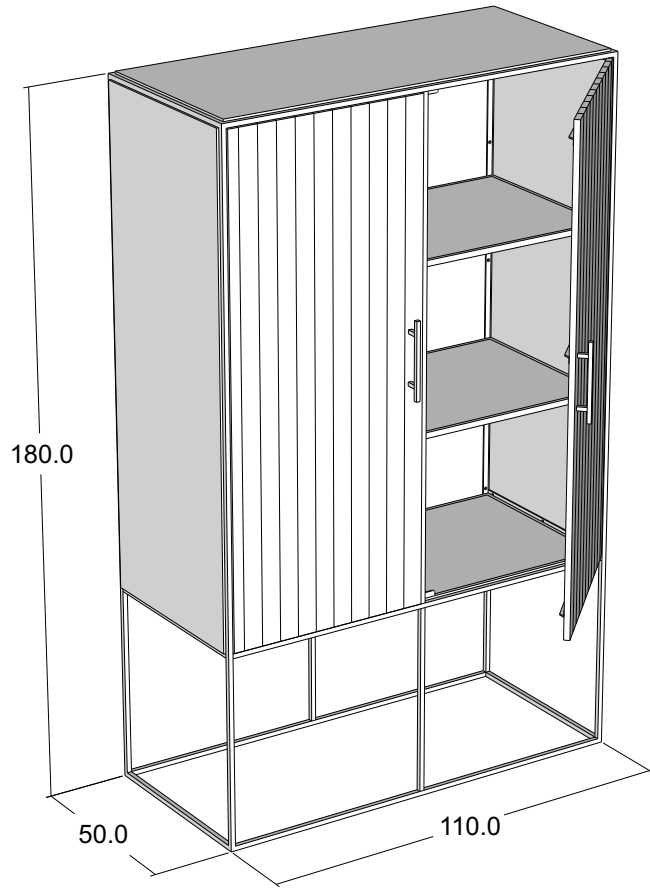

# Technical Drawing

CPP19003

Rustika Cabinet 2 Doors

FRONT VIEW

OPEN VIEW