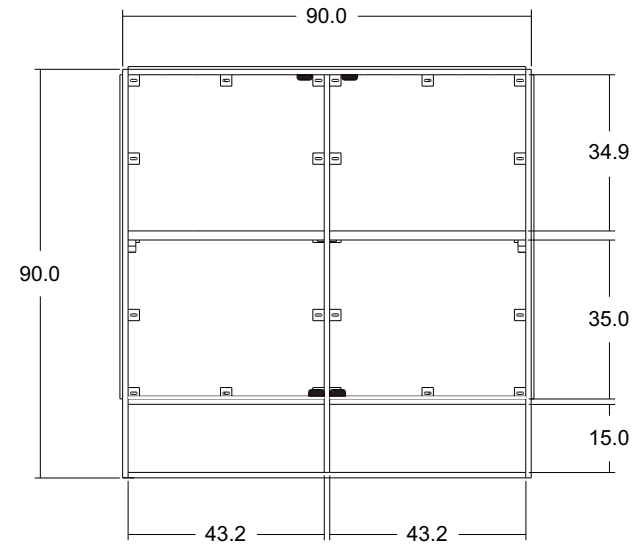

# Technical Drawing

CPP19007

Rustika Sideboard 2 Doors

FRONT VIEW

SIDE VIEW

OPEN VIEW