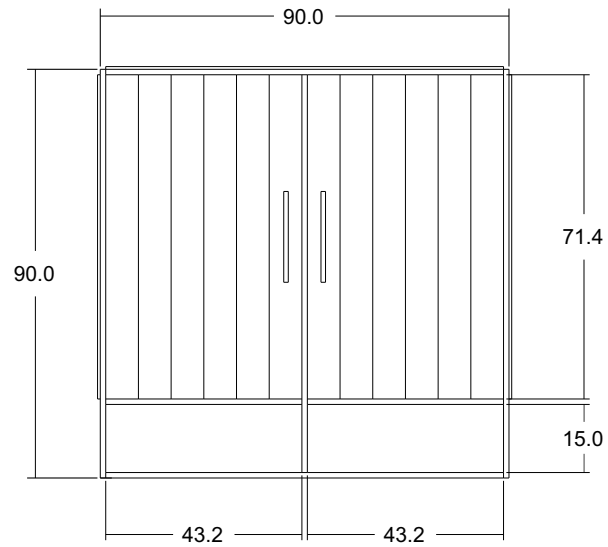

# Technical Drawing

CPP19007

Rustika Sideboard 2 Doors

FRONT VIEW

SIDE VIEW

OPEN VIEW