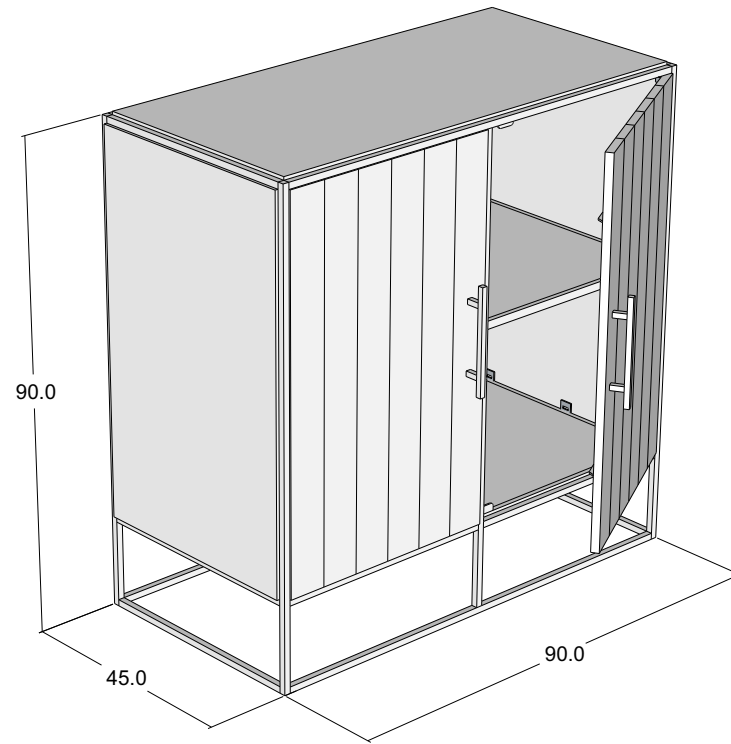

# Technical Drawing

CPP19007

Rustika Sideboard 2 Doors

FRONT VIEW

SIDE VIEW

OPEN VIEW