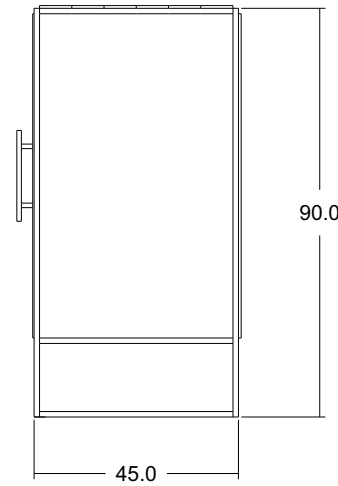

# Technical Drawing

CPP19007

Rustika Sideboard 2 Doors

FRONT VIEW

SIDE VIEW

OPEN VIEW