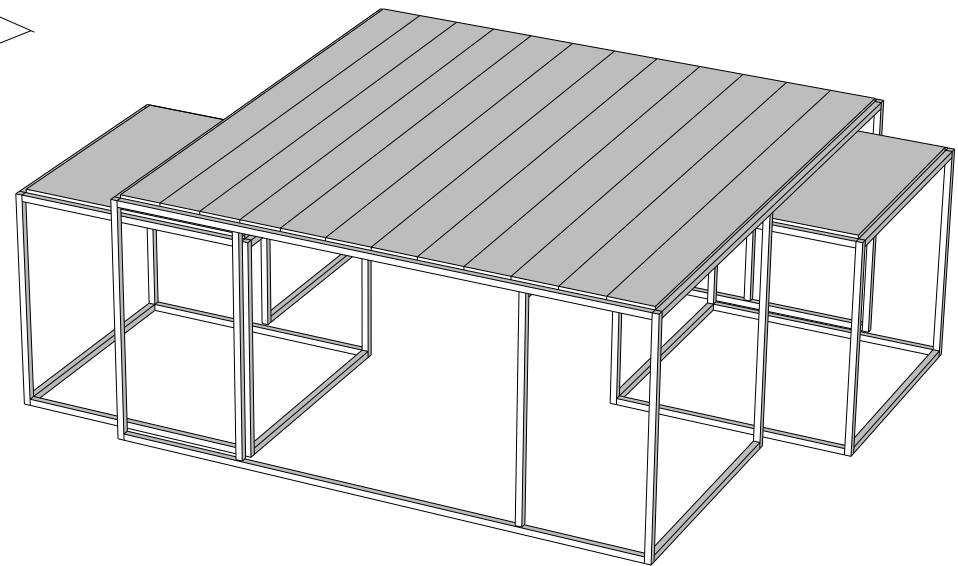

# Technical Drawing

CPP28005

Rustika Nesting Coffee Table Set

100cm

NOVA NOVA

Dimensions (cm)

Rustika  
Nesting Coffee Table Set 100cm  
CPP28005

**NOVA** NOVA