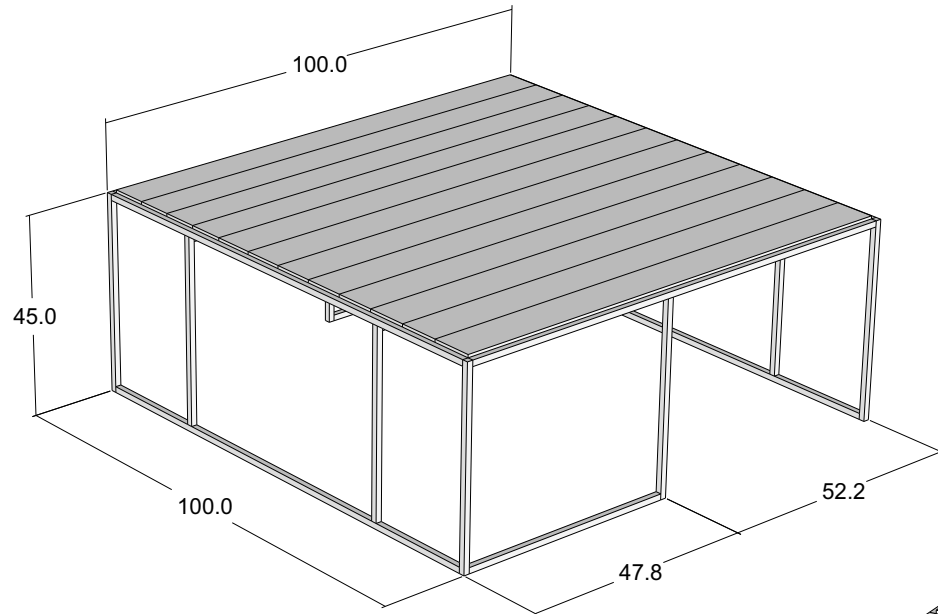

# Technical Drawing

CPP28005

Rustika Nesting Coffee Table Set

100cm

NOVA NOVA

Dimensions (cm)

Rustika  
Nesting Coffee Table Set 100cm  
CPP28005

**NOVA** NOVA