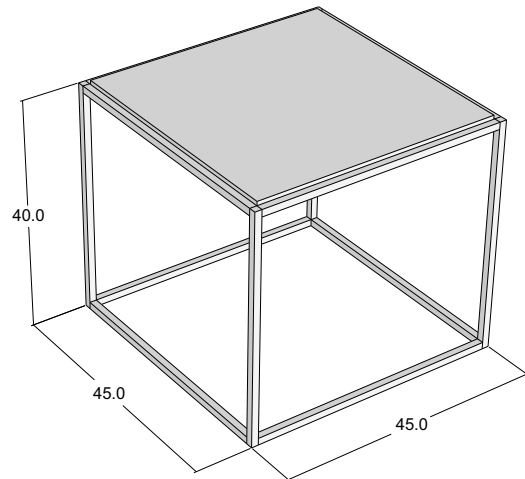

# Technical Drawing

CPP28005

Rustika Nesting Coffee Table Set

100cm

NOVA NOVA

Dimensions (cm)

Rustika  
Nesting Coffee Table Set 100cm  
CPP28005

**NOVA** NOVA