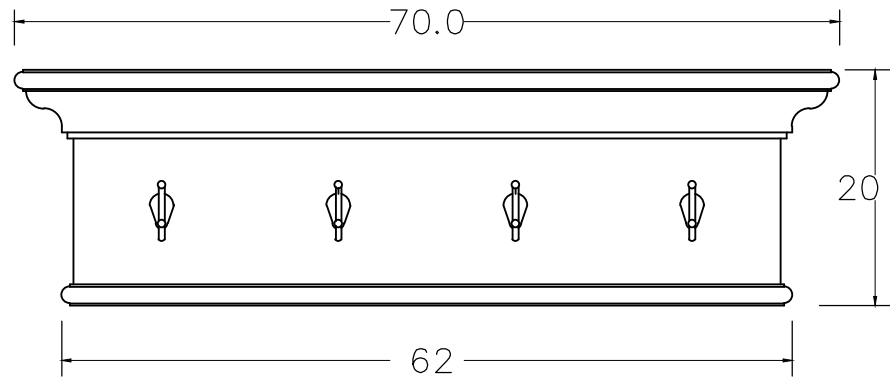

Technical Drawing

D160L

Halifax 4 Hook Coat Rack

Dimensions (cm)

Halifax
4 Hook Coat Rack
D160L

FRONT VIEW

SIDE VIEW

TOP VIEW

SECTION SIDE

BACK VIEW

DETAIL

NOVA 5070