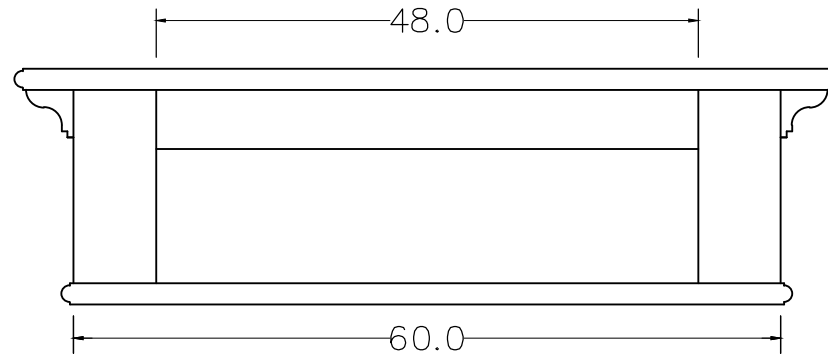

Technical Drawing

D160L

Halifax 4 Hook Coat Rack

Dimensions (cm)

Halifax
4 Hook Coat Rack
D160L

FRONT VIEW

SIDE VIEW

TOP VIEW

SECTION SIDE

BACK VIEW

DETAIL

NOVA 5070