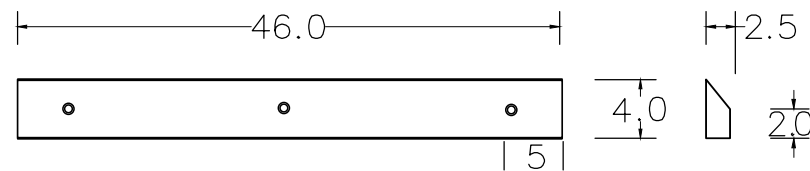

Technical Drawing

D160L

Halifax 4 Hook Coat Rack

Dimensions (cm)

Halifax
4 Hook Coat Rack
D160L

FRONT VIEW

SIDE VIEW

TOP VIEW

SECTION SIDE

BACK VIEW

DETAIL

NOVA 5070