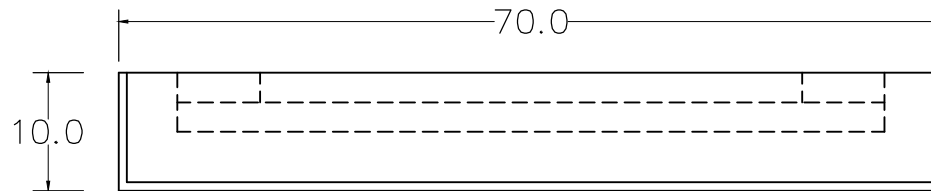

Technical Drawing

D160L

Halifax 4 Hook Coat Rack

Dimensions (cm)

Halifax
4 Hook Coat Rack
D160L

FRONT VIEW

SIDE VIEW

TOP VIEW

SECTION SIDE

BACK VIEW

DETAIL

NOVA 5070