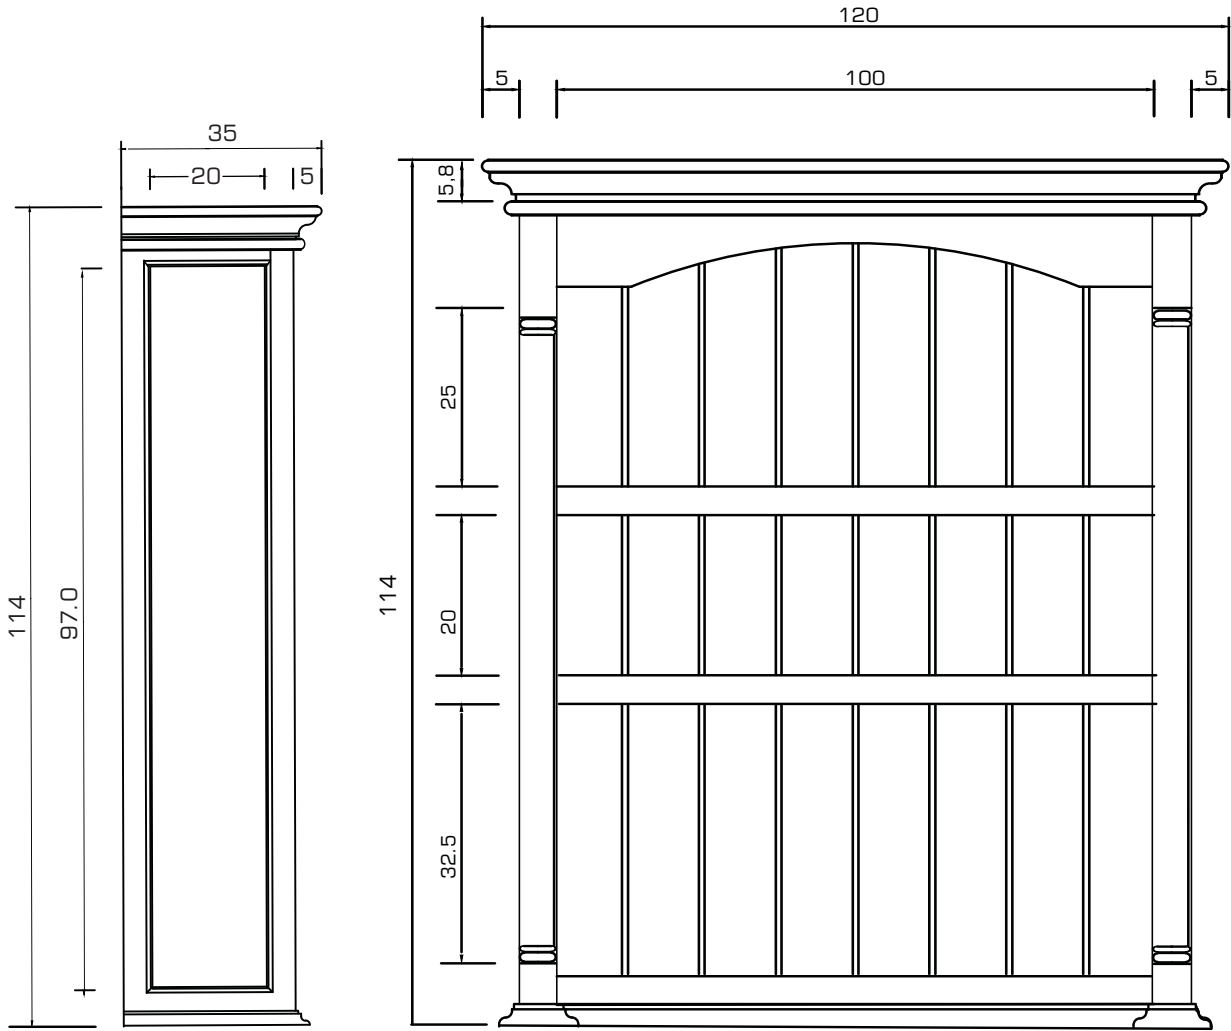

Technical Drawing

T771

Provence Secretary Desk

76cm x 120cm x 70cm

NOVA 3010

PERSPECTIVE

SIDE VIEW

FRONT VIEW

BACK VIEW

TOP VIEW

FRONT

SIDE

BACK

TOP

DRAWER

FRONT