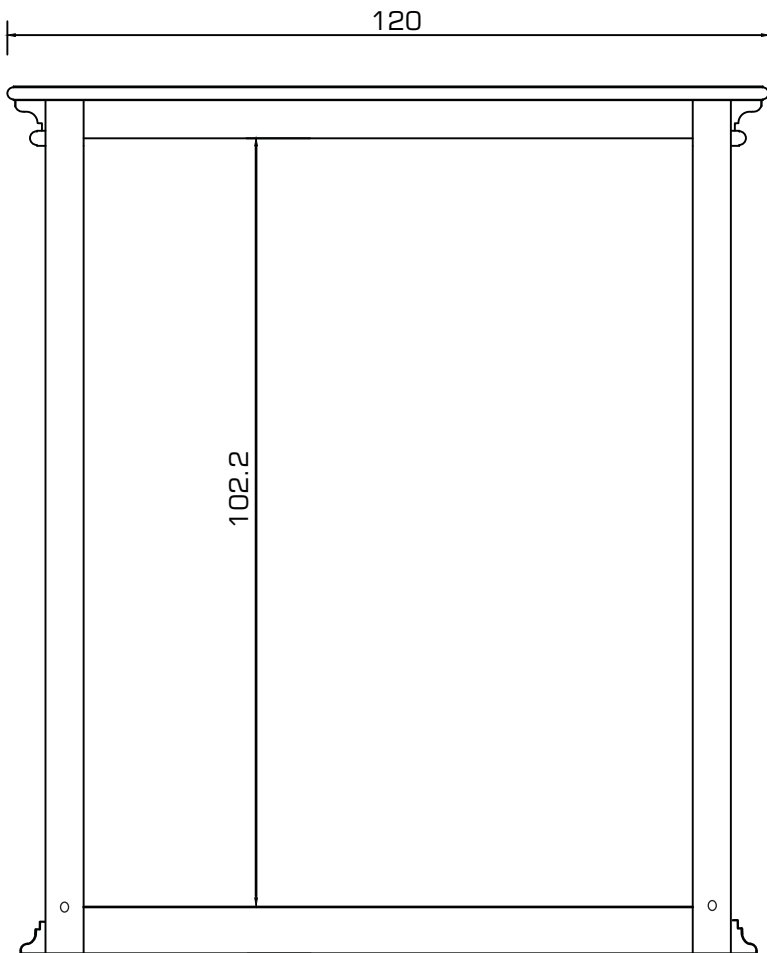

Technical Drawing

T771

Provence Secretary Desk

76cm x 120cm x 70cm

NOVA 3010

PERSPECTIVE

SIDE VIEW

FRONT VIEW

BACK VIEW

TOP VIEW

FRONT

SIDE

BACK

TOP

DRAWER

FRONT