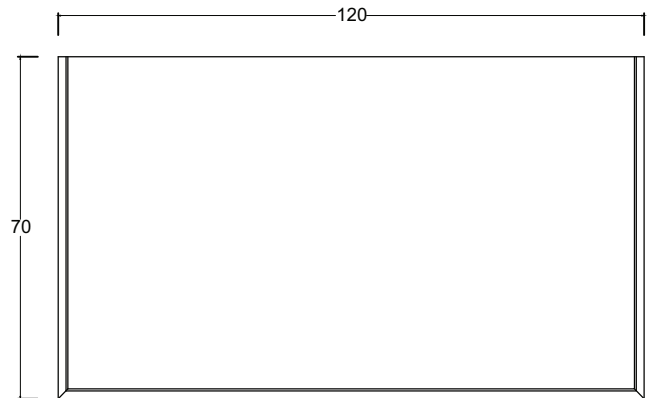

Technical Drawing

T771

Provence Secretary Desk

76cm x 120cm x 70cm

NOVA 3010

PERSPECTIVE

SIDE VIEW

FRONT VIEW

BACK VIEW

TOP VIEW

FRONT

SIDE

BACK

TOP

DRAWER

FRONT