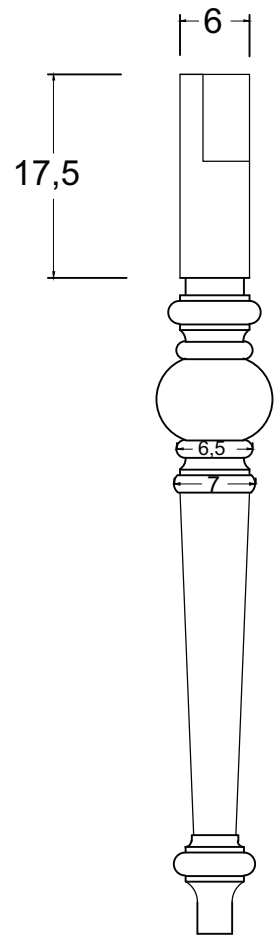

Technical Drawing

T771

Provence Secretary Desk

76cm x 120cm x 70cm

NOVA 3010

PERSPECTIVE

SIDE VIEW

FRONT VIEW

BACK VIEW

TOP VIEW

FRONT

SIDE

BACK

TOP

DRAWER

FRONT