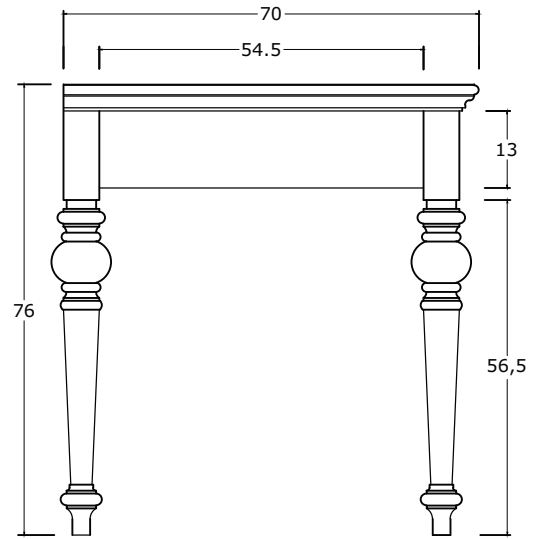

Technical Drawing

T771

Provence Secretary Desk

76cm x 120cm x 70cm

NOVA 3010

PERSPECTIVE

SIDE VIEW

FRONT VIEW

BACK VIEW

TOP VIEW

FRONT

SIDE

BACK

TOP

DRAWER

FRONT