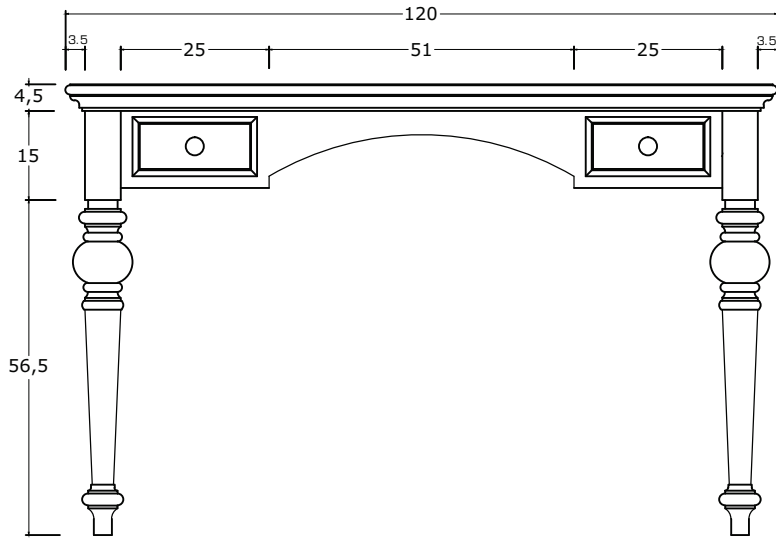

Technical Drawing

T771

Provence Secretary Desk

76cm x 120cm x 70cm

NOVA 3010

PERSPECTIVE

SIDE VIEW

FRONT VIEW

BACK VIEW

TOP VIEW

FRONT

SIDE

BACK

TOP

DRAWER

FRONT