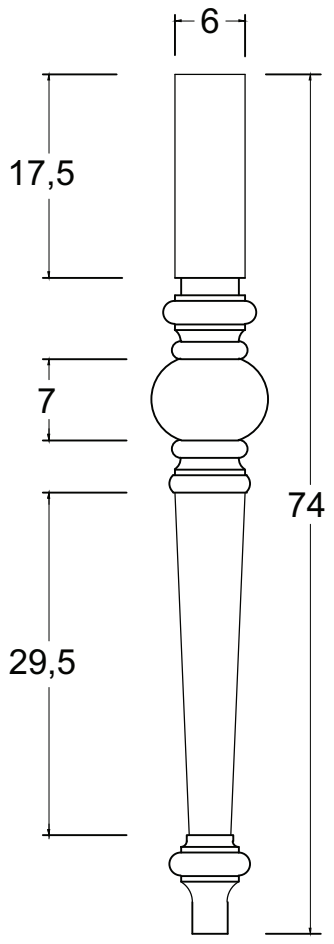

Technical Drawing

T771

Provence Secretary Desk

76cm x 120cm x 70cm

NOVA 3010

PERSPECTIVE

SIDE VIEW

FRONT VIEW

BACK VIEW

TOP VIEW

FRONT

SIDE

BACK

TOP

DRAWER

FRONT