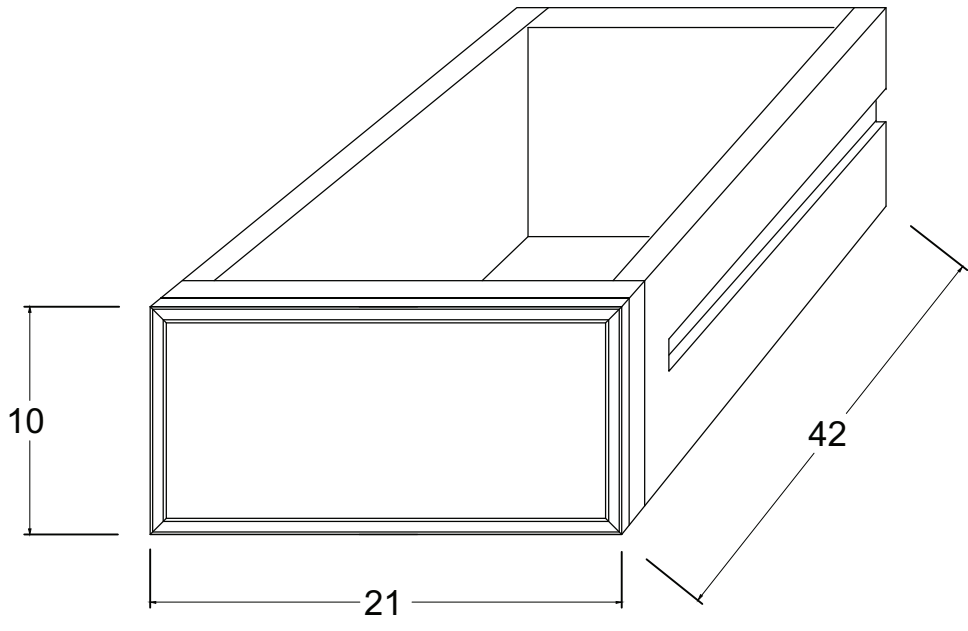

Technical Drawing

T771

Provence Secretary Desk

76cm x 120cm x 70cm

NOVA 3010

PERSPECTIVE

SIDE VIEW

FRONT VIEW

BACK VIEW

TOP VIEW

FRONT

SIDE

BACK

TOP

DRAWER

FRONT