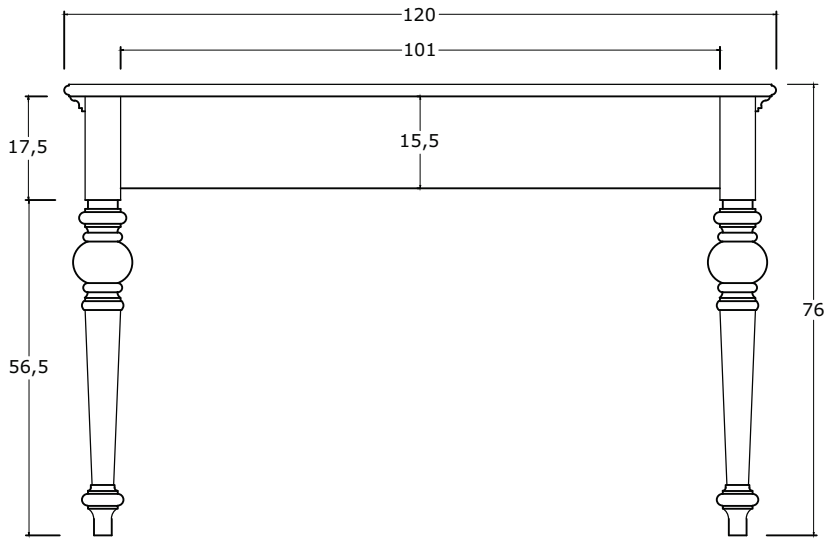

Technical Drawing

T771

Provence Secretary Desk

76cm x 120cm x 70cm

NOVA 3010

PERSPECTIVE

SIDE VIEW

FRONT VIEW

BACK VIEW

TOP VIEW

FRONT

SIDE

BACK

TOP

DRAWER

FRONT