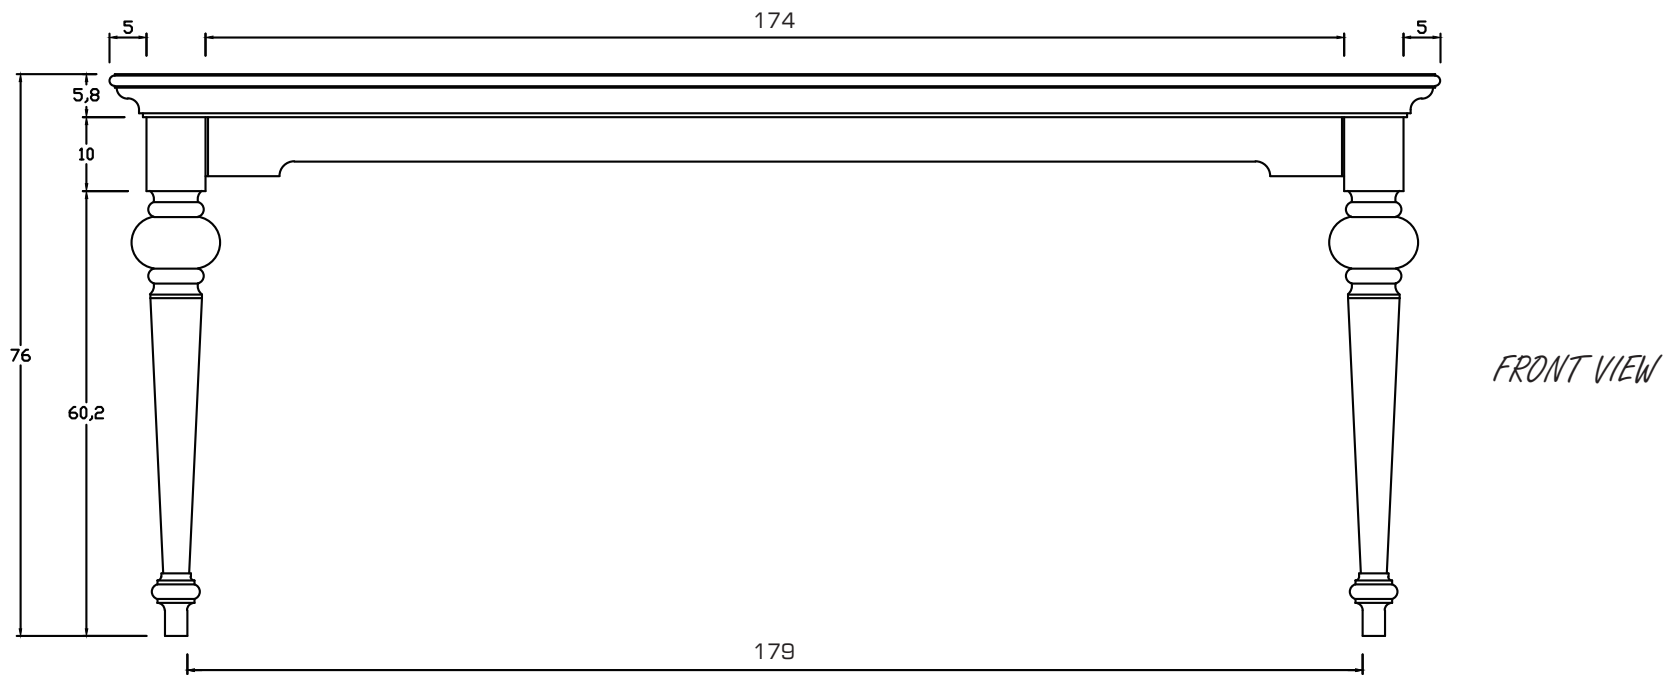

Technical Drawing

T783 | Provence 200 Dining Table

76cm x 200cm x 100cm

NOVA SOLO

PERSPECTIVE

BACK VIEW

SIDE VIEW

LEG DETAIL