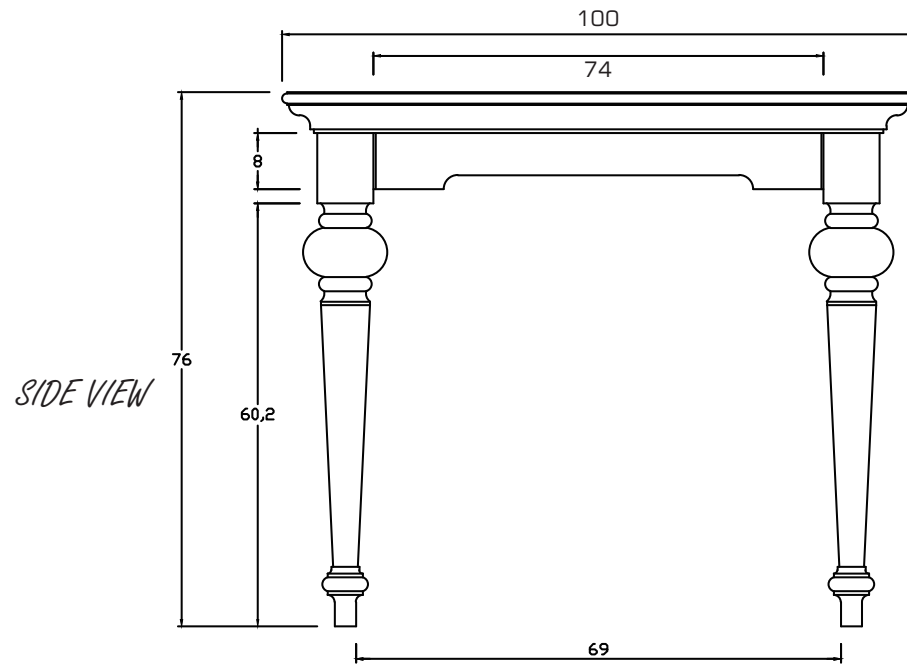

Technical Drawing

T783 | Provence 200 Dining Table

76cm x 200cm x 100cm

NOVA SOLO

PERSPECTIVE

BACK VIEW

SIDE VIEW

LEG DETAIL