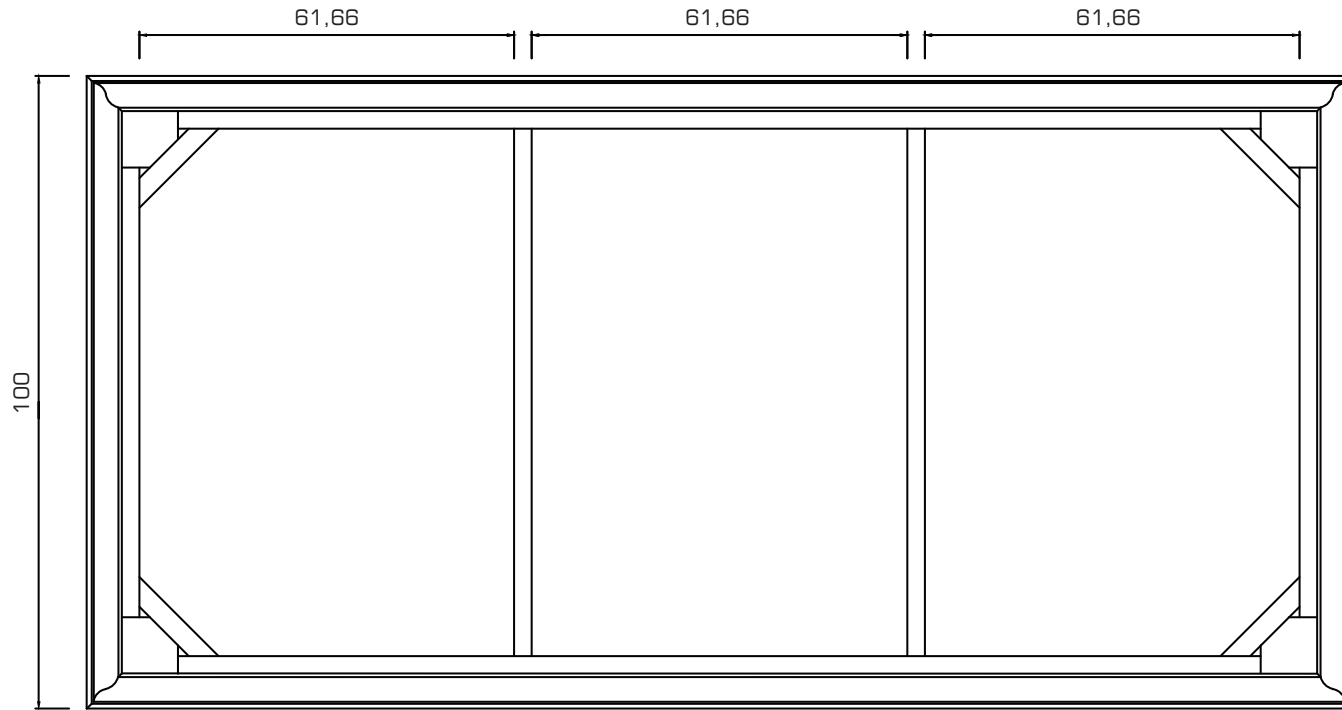

Technical Drawing

T783 | Provence 200 Dining Table

76cm x 200cm x 100cm

NOVA SOLO

PERSPECTIVE

BACK VIEW

SIDE VIEW

LEG DETAIL