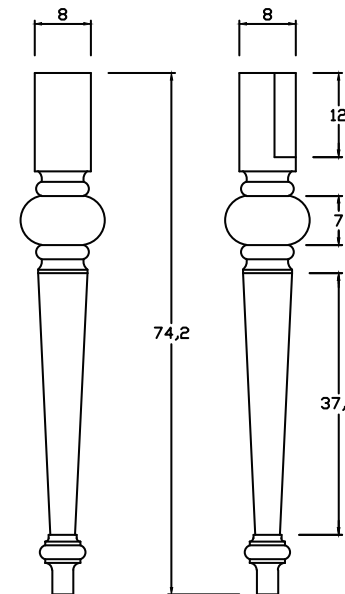

Technical Drawing

T783 | Provence 200 Dining Table

76cm x 200cm x 100cm

NOVA SOLO

PERSPECTIVE

BACK VIEW

SIDE VIEW

LEG DETAIL