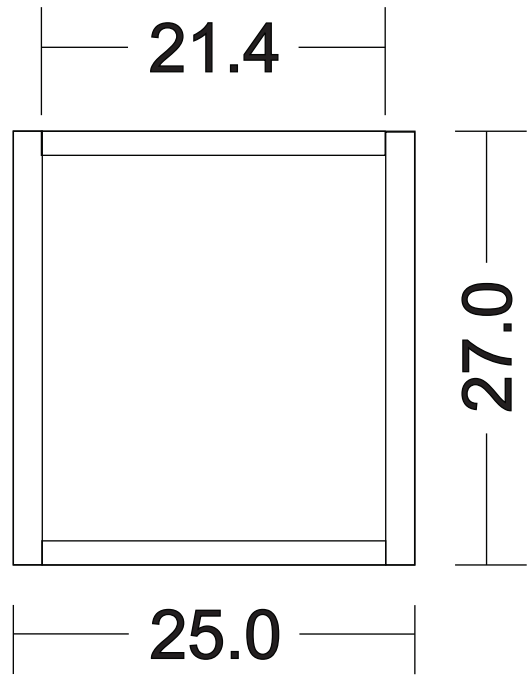

Technical Drawing

TBS001 | Halifax Small Teak Wood
12cm x 27cm x 25cm

NOVA
SOLO

PERSPECTIVE

FRONT VIEW

SIDE VIEW

TOP VIEW