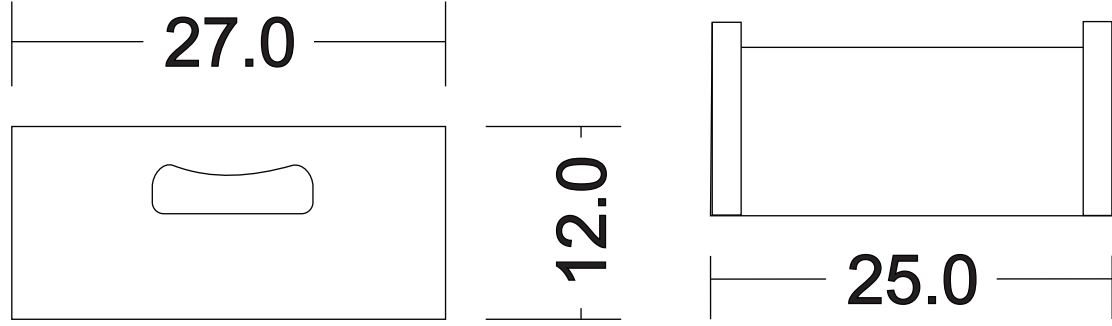

Technical Drawing

TBS001 | Halifax Small Teak Wood
12cm x 27cm x 25cm

NOVA
SOLO

PERSPECTIVE

FRONT VIEW

SIDE VIEW

TOP VIEW